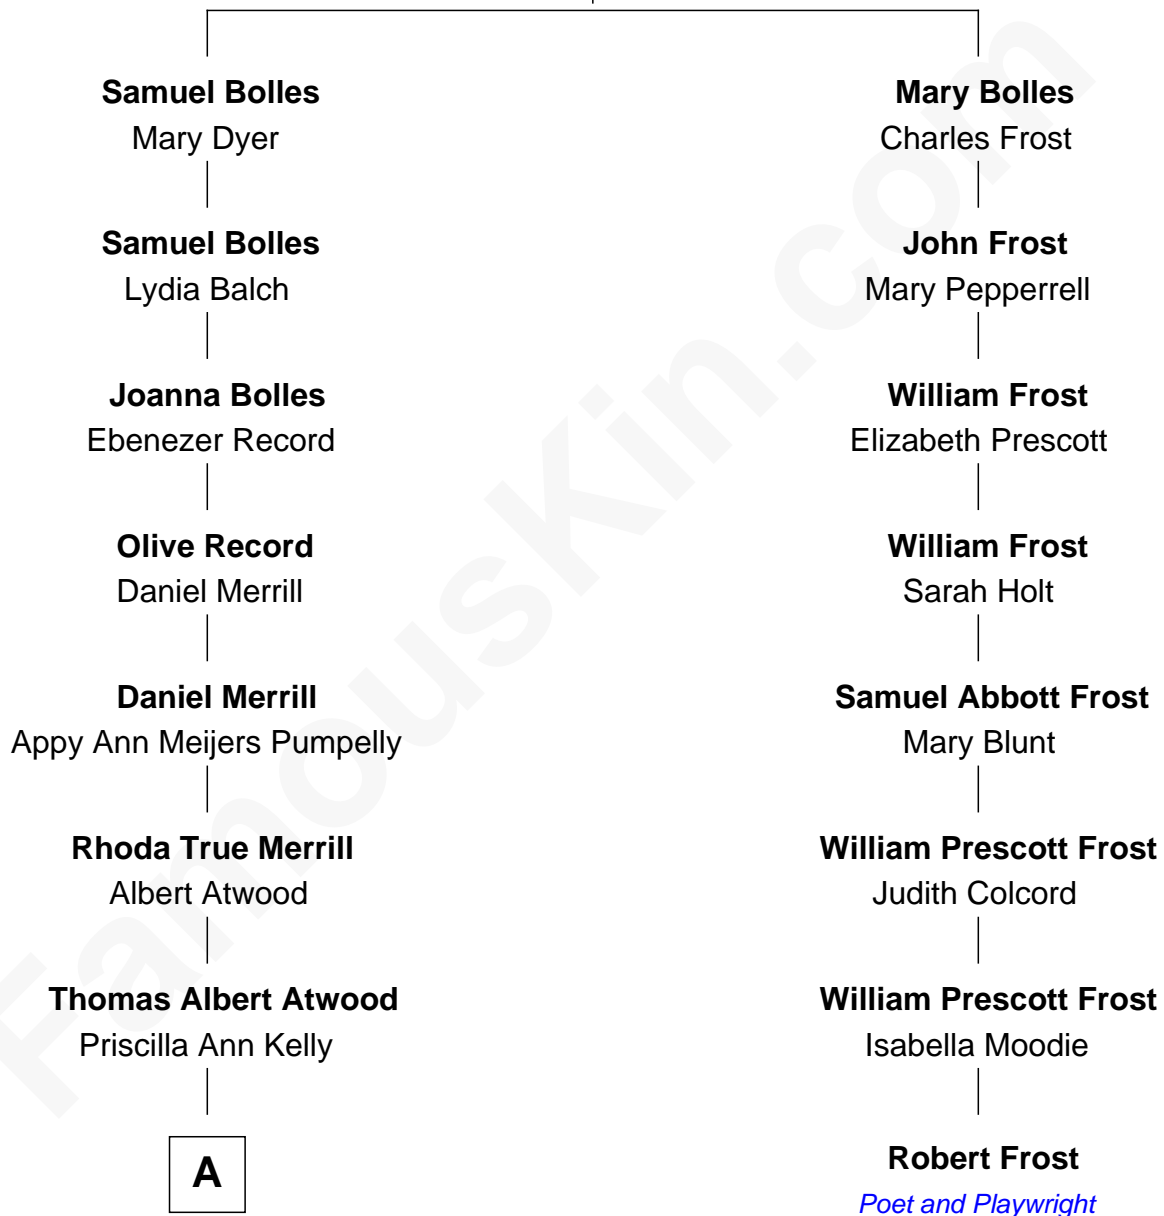

FamousKin.com Relationship Chart of

Dave Cowens

NBA Hall of Famer

7th cousin 3 times removed of

Robert Frost

Poet and Playwright

Joseph Bolles

Mary - - - - -

A

—
Charles Albert Atwood

Mina Sylvia Cundiff

—
Stanley True Atwood

Dorothy Ann Ulrich

—
Ruth Ellen Atwood

John Joseph Cowens

—
Dave Cowens