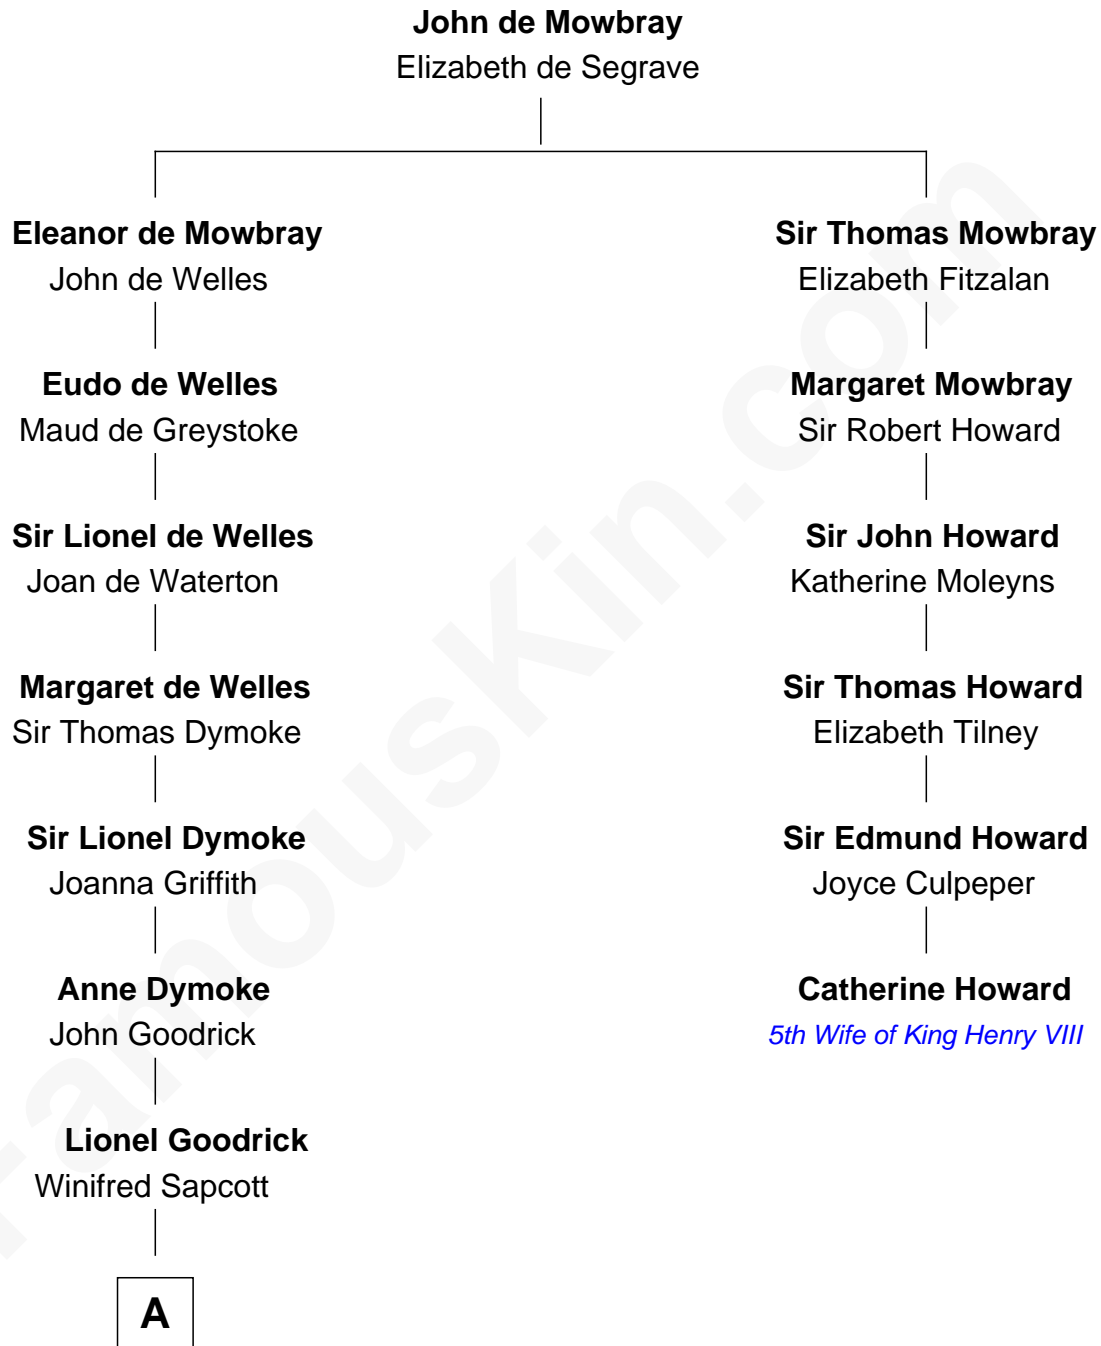

# FamousKin.com Relationship Chart of

**Dave Cowens**

*NBA Hall of Famer*

5th cousin 15 times removed of

**Catherine Howard**

*5th Wife of King Henry VIII*

**B**

—  
**Charles Albert Atwood**