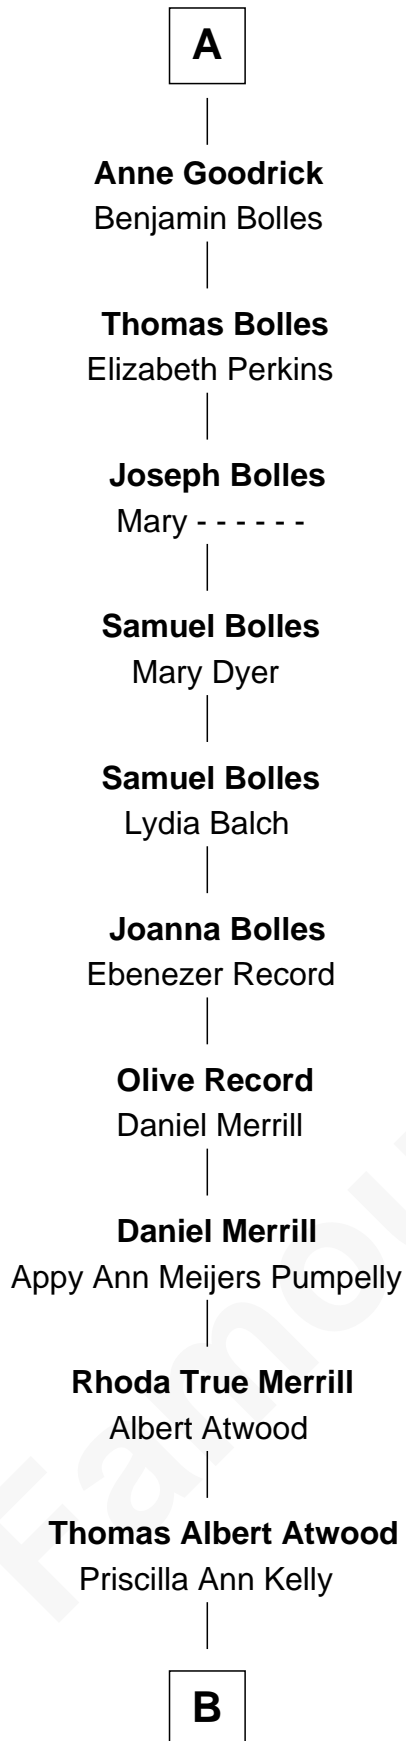

# FamousKin.com Relationship Chart of

**Dave Cowens**

*NBA Hall of Famer*

5th cousin 15 times removed of

**Catherine Howard**

*5th Wife of King Henry VIII*

**B**

—  
**Charles Albert Atwood**

Mina Sylvia Cundiff

—  
**Stanley True Atwood**

Dorothy Ann Ulrich

—  
**Ruth Ellen Atwood**

John Joseph Cowens

—  
**Dave Cowens**

*NBA Hall of Famer*

FamousKin.com