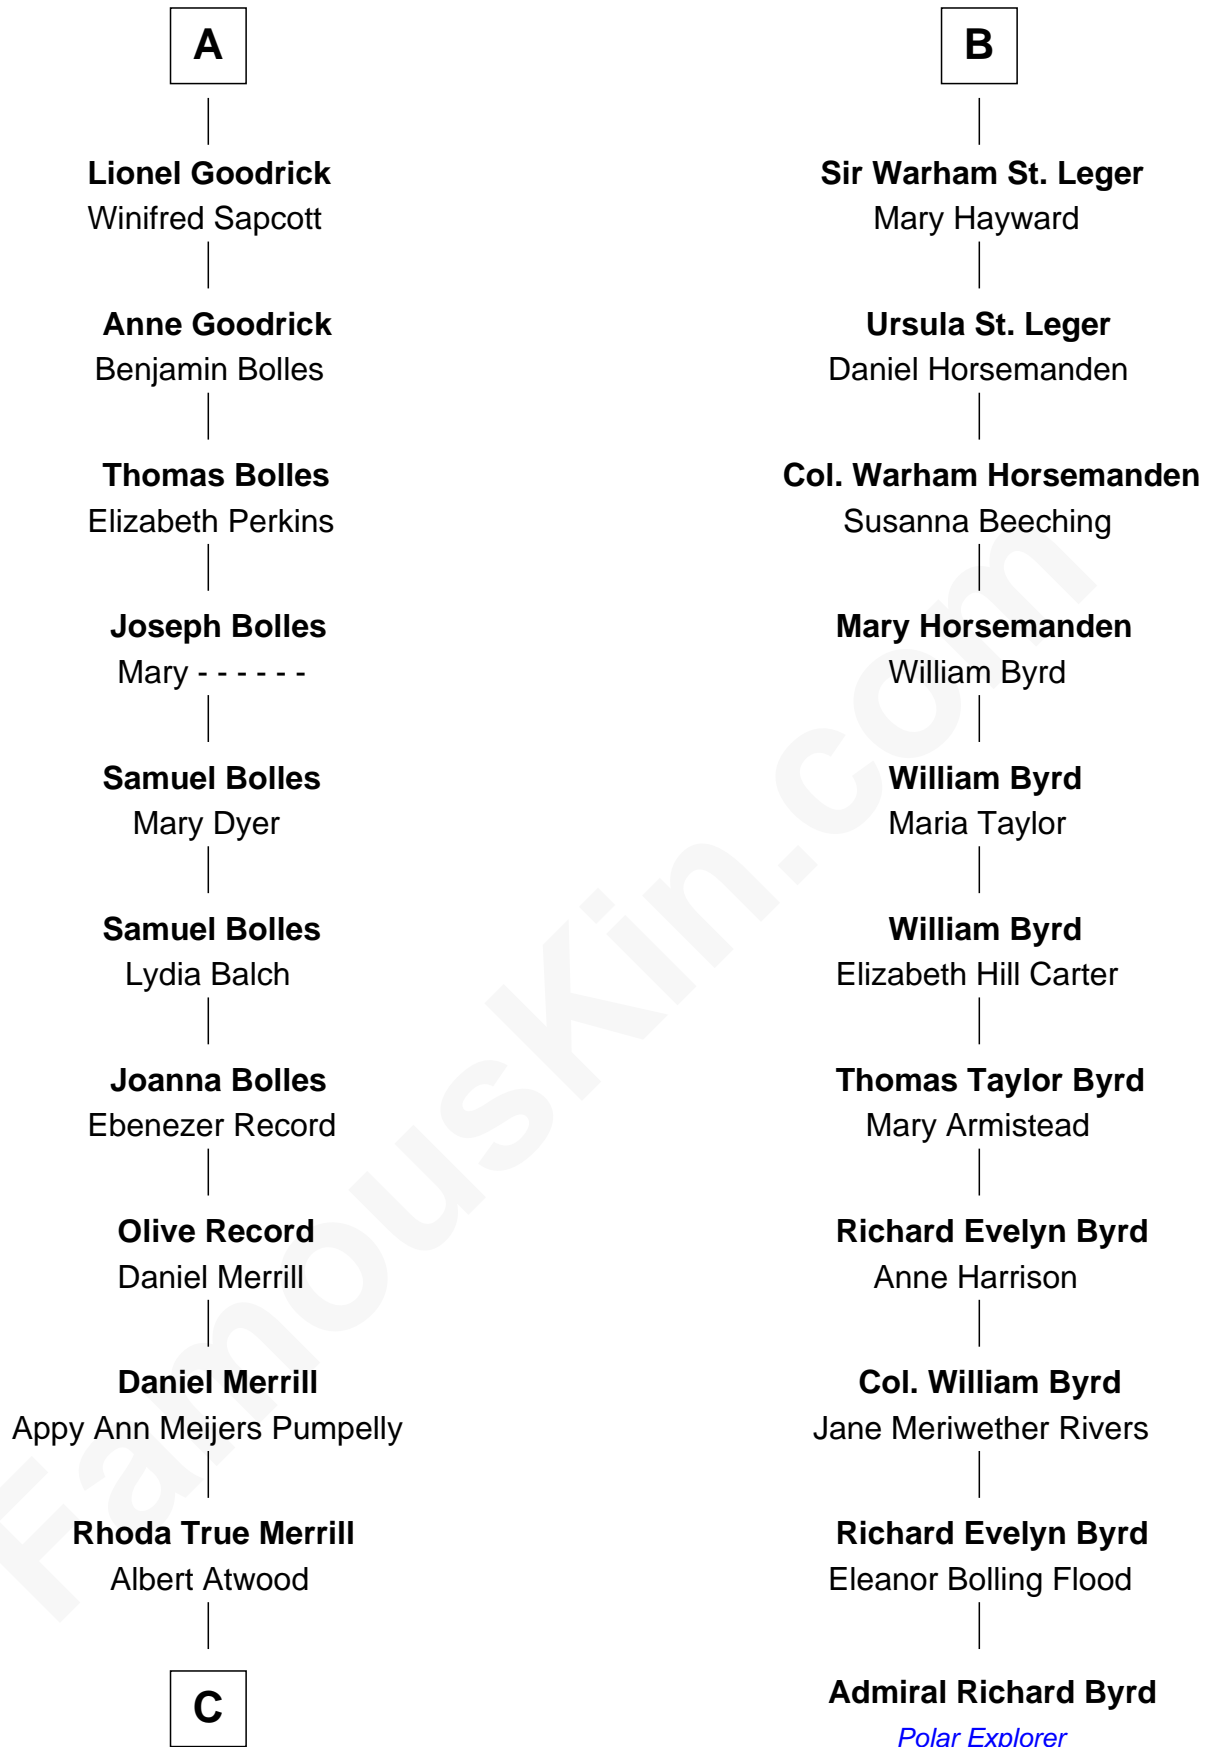

FamousKin.com Relationship Chart of

Dave Cowens

NBA Hall of Famer

17th cousin 4 times removed of

Admiral Richard Byrd

Polar Explorer

C

—
Thomas Albert Atwood

Priscilla Ann Kelly

—
Charles Albert Atwood

Mina Sylvia Cundiff

—
Stanley True Atwood

Dorothy Ann Ulrich

—
Ruth Ellen Atwood

John Joseph Cowens

—
Dave Cowens