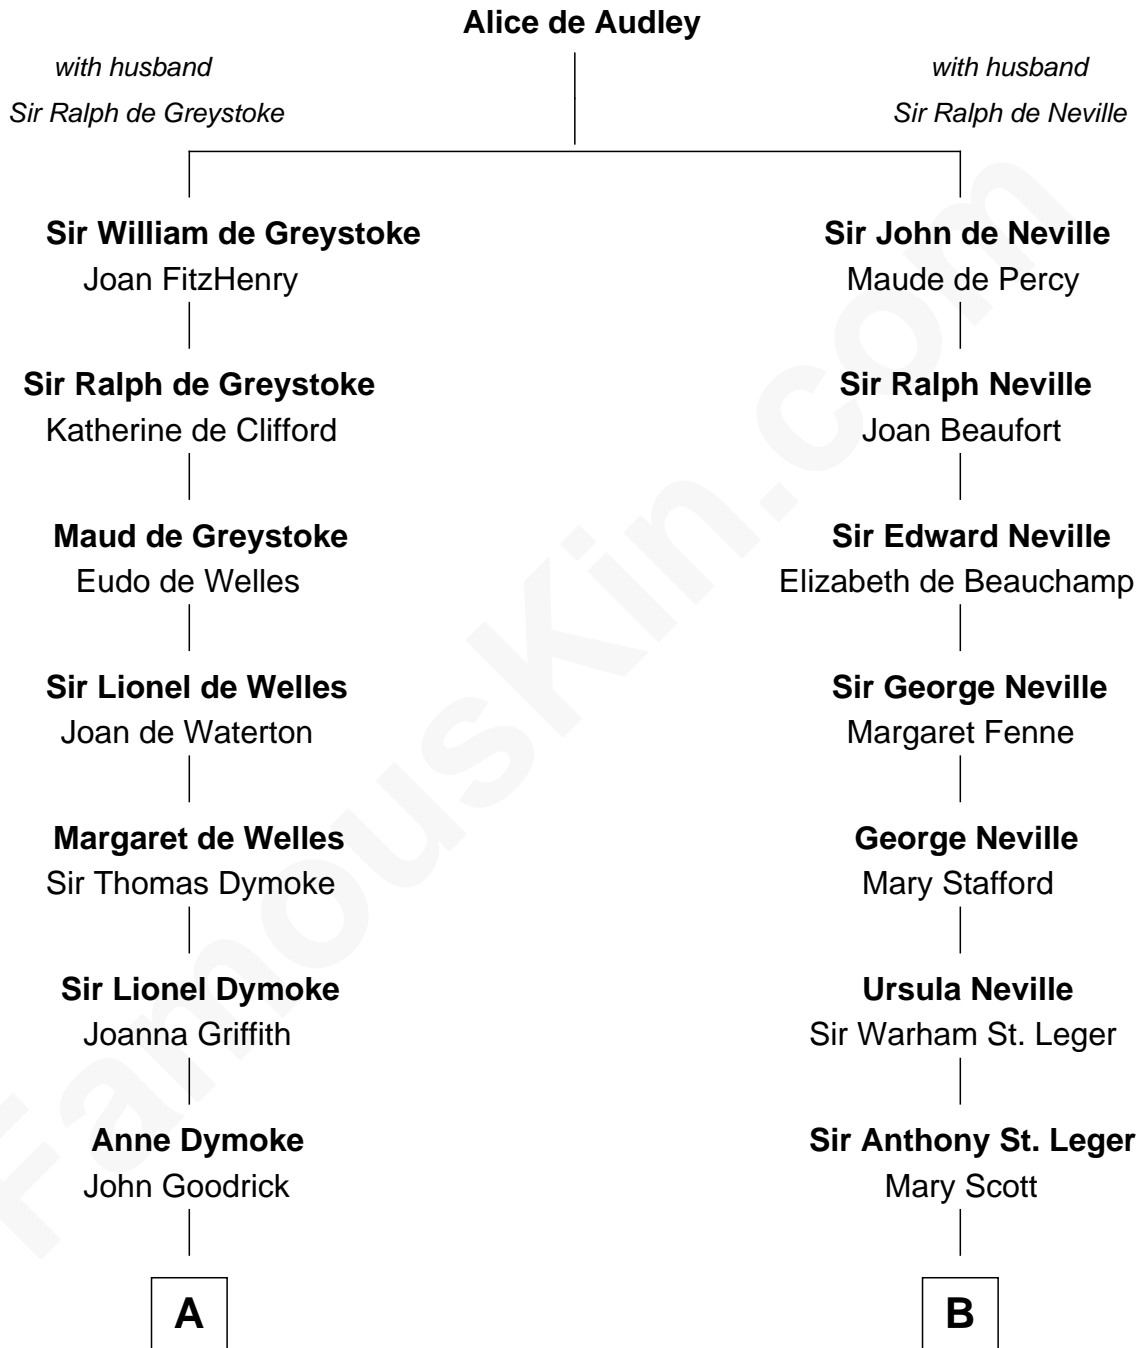

FamousKin.com Relationship Chart of

Dave Cowens

NBA Hall of Famer

17th cousin 4 times removed of

Admiral Richard Byrd

Polar Explorer

C

—
Thomas Albert Atwood

Priscilla Ann Kelly

—
Charles Albert Atwood

Mina Sylvia Cundiff

—
Stanley True Atwood

Dorothy Ann Ulrich

—
Ruth Ellen Atwood

John Joseph Cowens

—
Dave Cowens