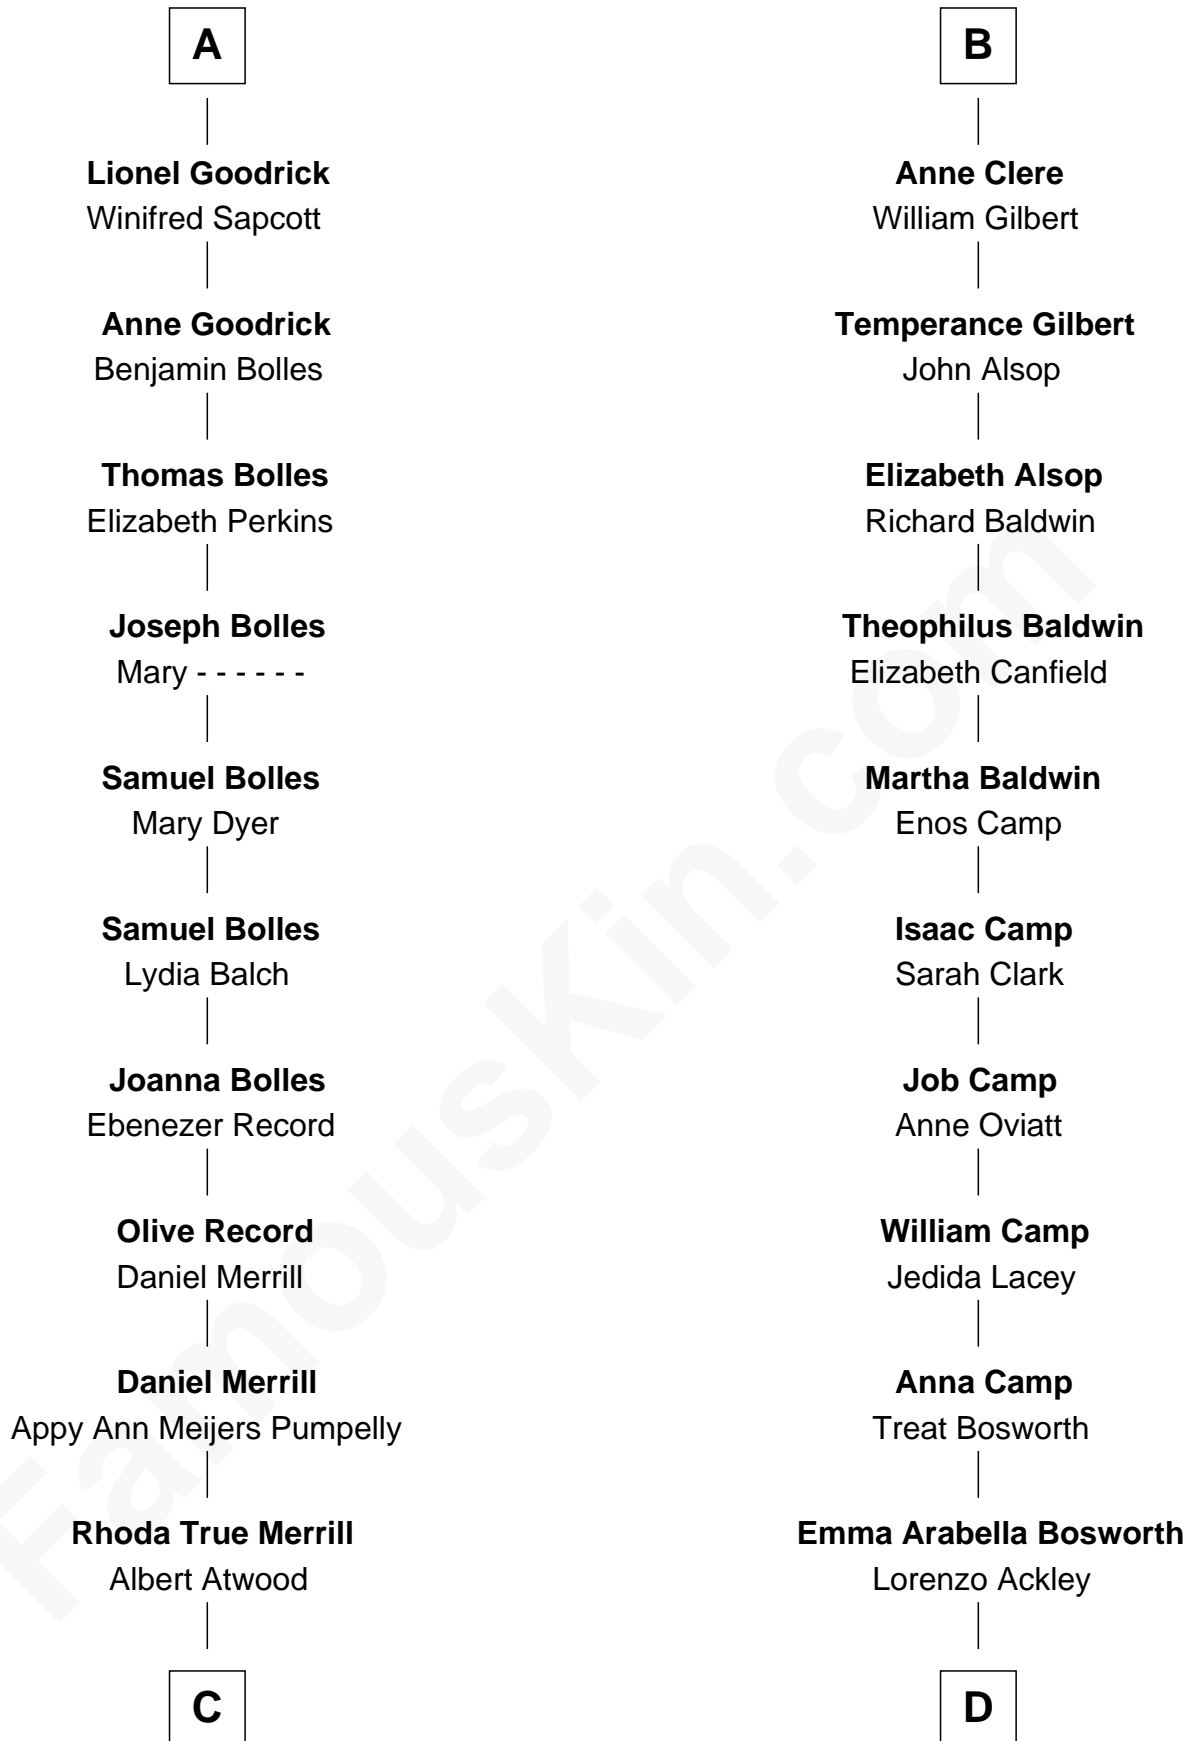

FamousKin.com Relationship Chart of

Dave Cowens
NBA Hall of Famer

21st cousin of

Sydney Biddle Barrows
Mayflower Madam

Sir Thomas de Beauchamp
Katherine de Mortimer

C

Thomas Albert Atwood

Priscilla Ann Kelly