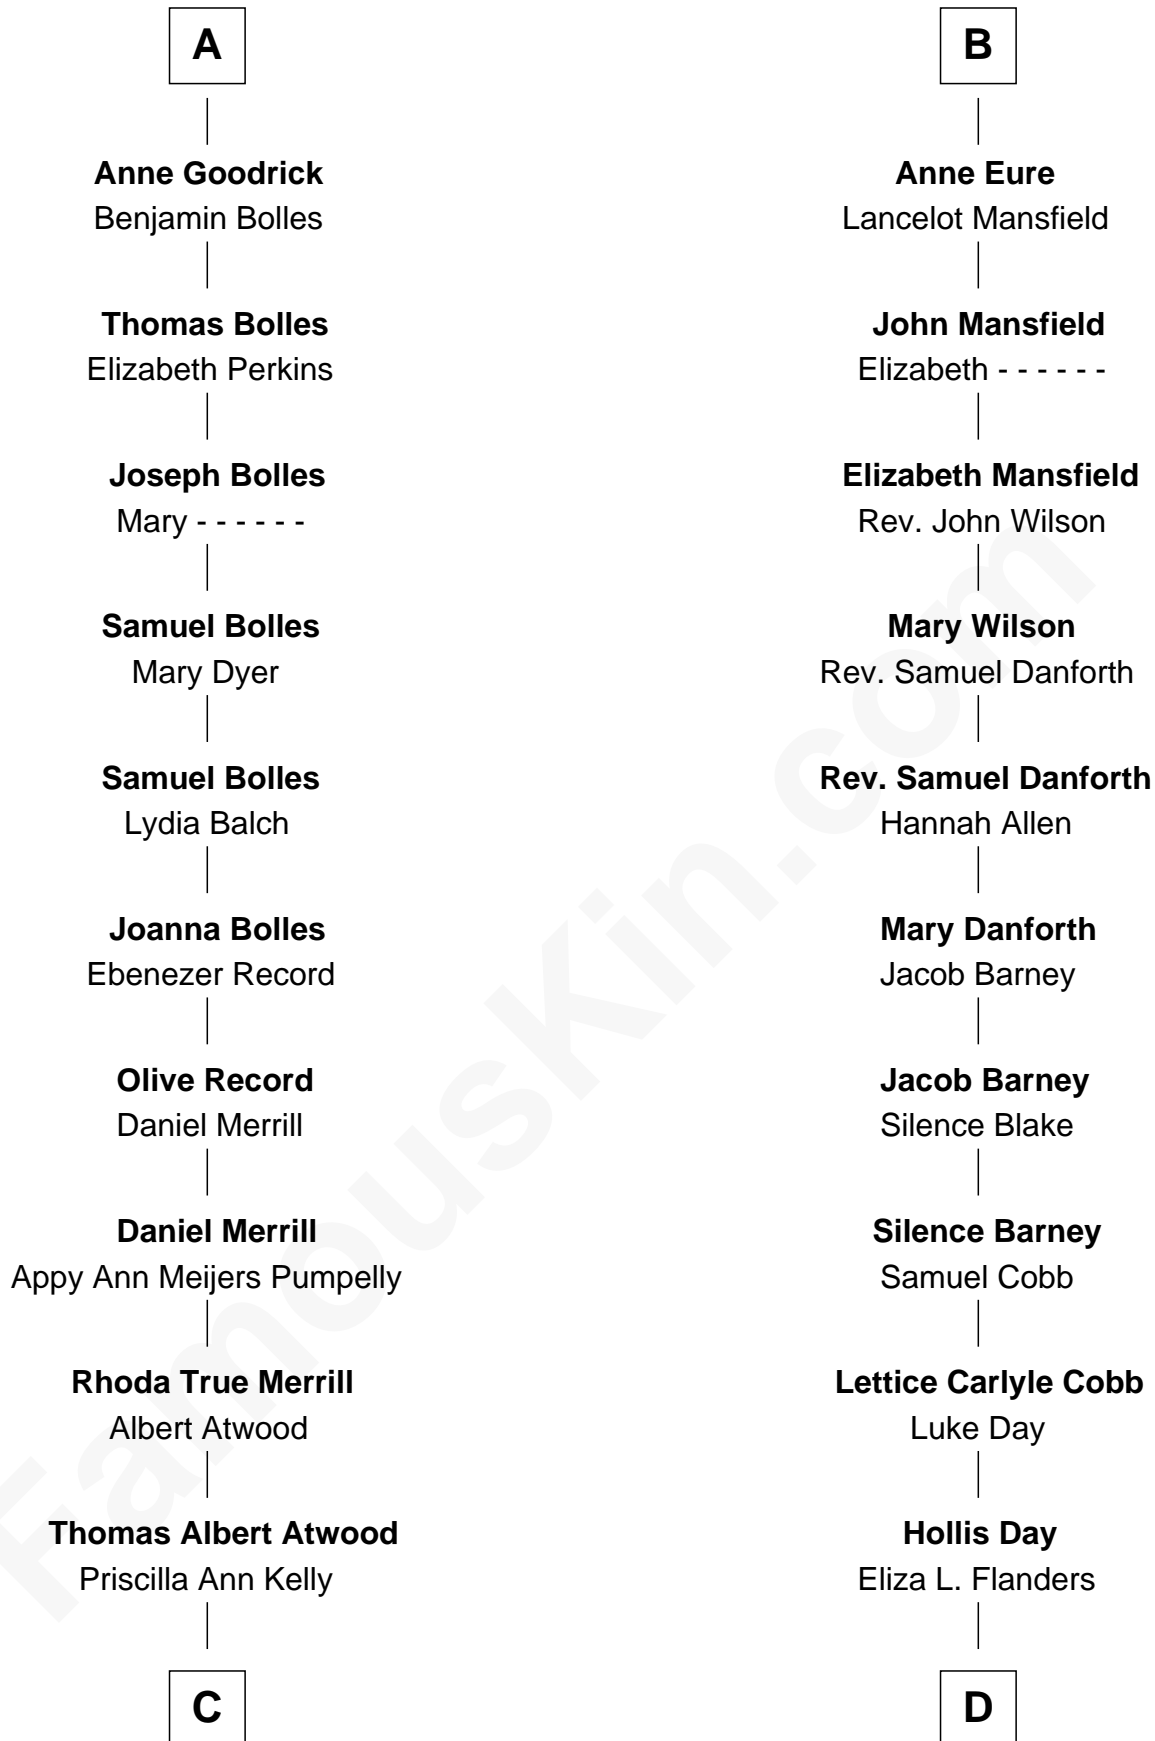

# FamousKin.com Relationship Chart of

**Dave Cowens**

*NBA Hall of Famer*

19th cousin 1 time removed of

**Sandra Day O'Connor**

*First Female U.S. Supreme Court Justice*

**C**

**Charles Albert Atwood**

Mina Sylvia Cundiff

**Stanley True Atwood**

Dorothy Ann Ulrich

**Ruth Ellen Atwood**

John Joseph Cowens

**Dave Cowens**

*NBA Hall of Famer*

**D**

**Henry Clay Day**

Alice Edith Hilton

**Henry R. Day**

Ada Mae Wilkey

**Sandra Day O'Connor**

*U.S. Supreme Court Justice*

FamousKin.com