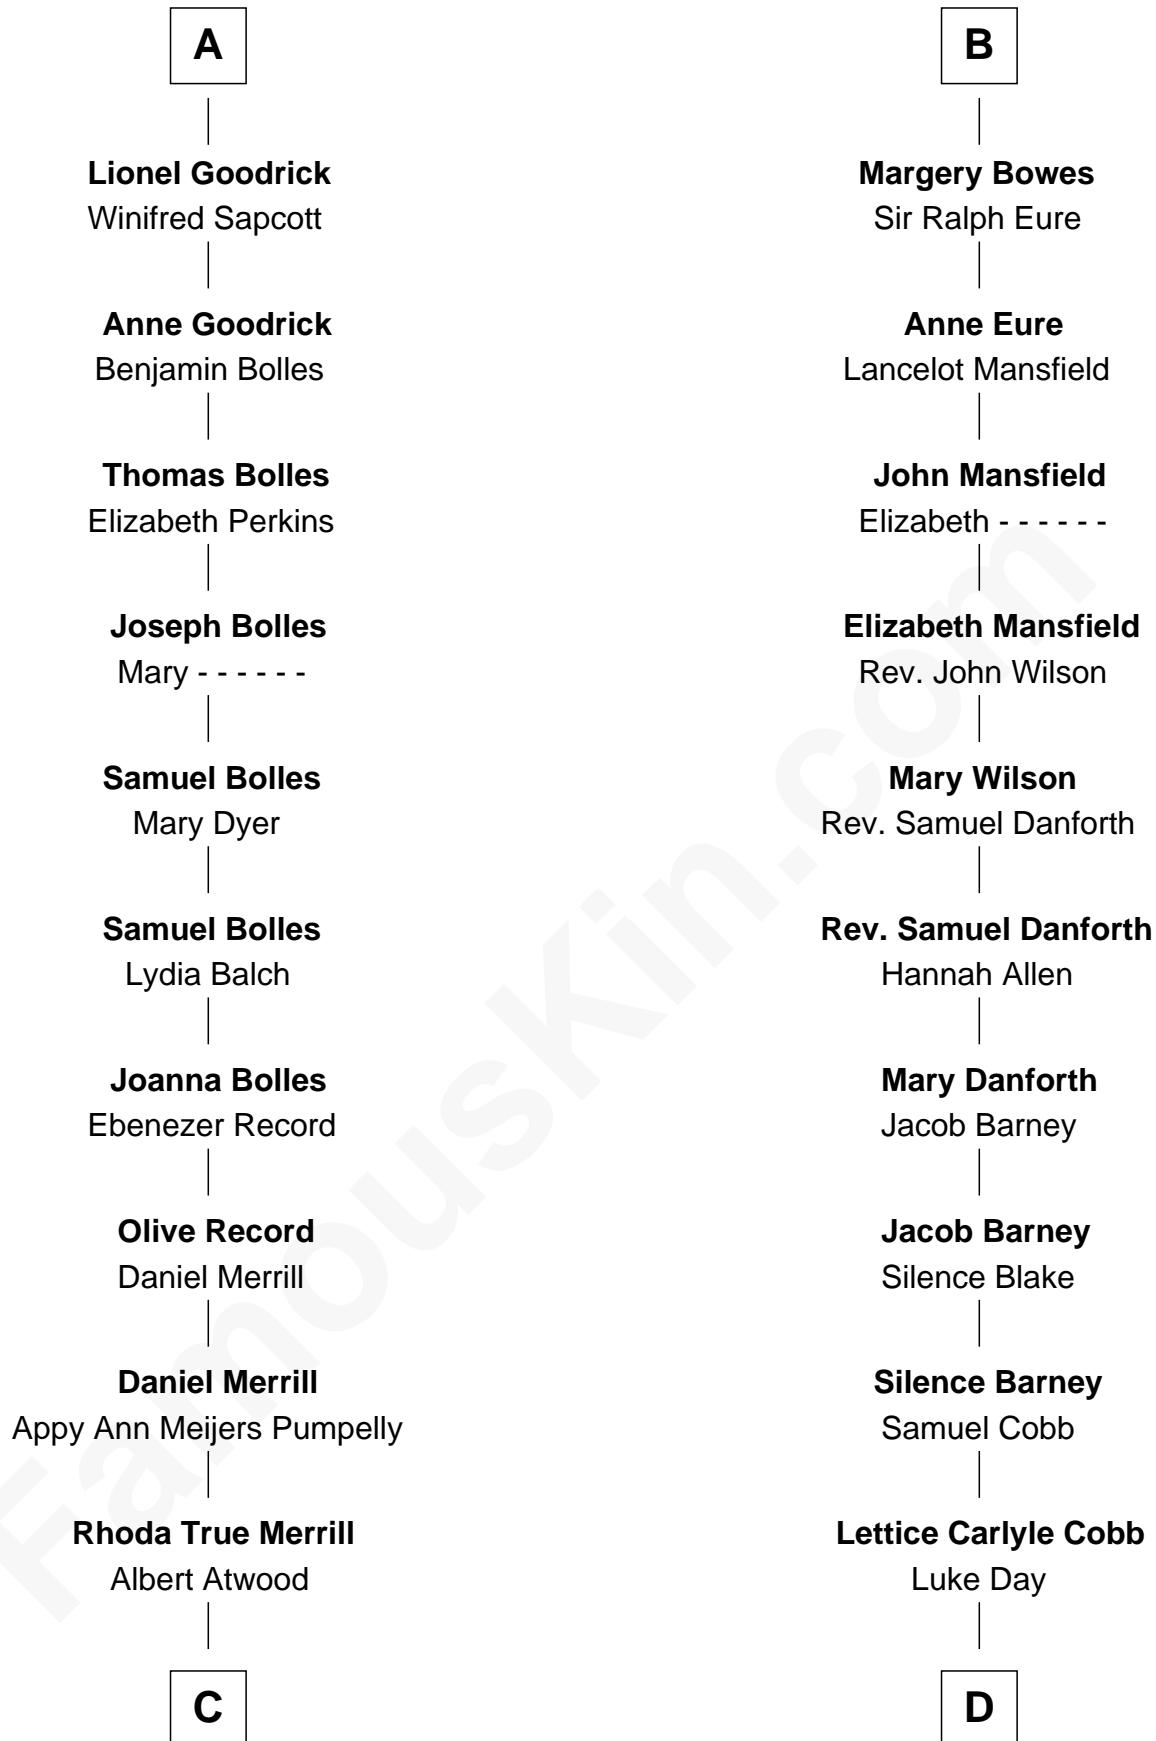

# FamousKin.com Relationship Chart of

**Dave Cowens**

*NBA Hall of Famer*

20th cousin 1 time removed of

**Sandra Day O'Connor**

*First Female U.S. Supreme Court Justice*

**C**

**Thomas Albert Atwood**

Priscilla Ann Kelly

**Charles Albert Atwood**

Mina Sylvia Cundiff

**Stanley True Atwood**

Dorothy Ann Ulrich

**Ruth Ellen Atwood**

John Joseph Cowens

**Dave Cowens**

*NBA Hall of Famer*

**D**

**Hollis Day**

Eliza L. Flanders

**Henry Clay Day**

Alice Edith Hilton

**Henry R. Day**

Ada Mae Wilkey