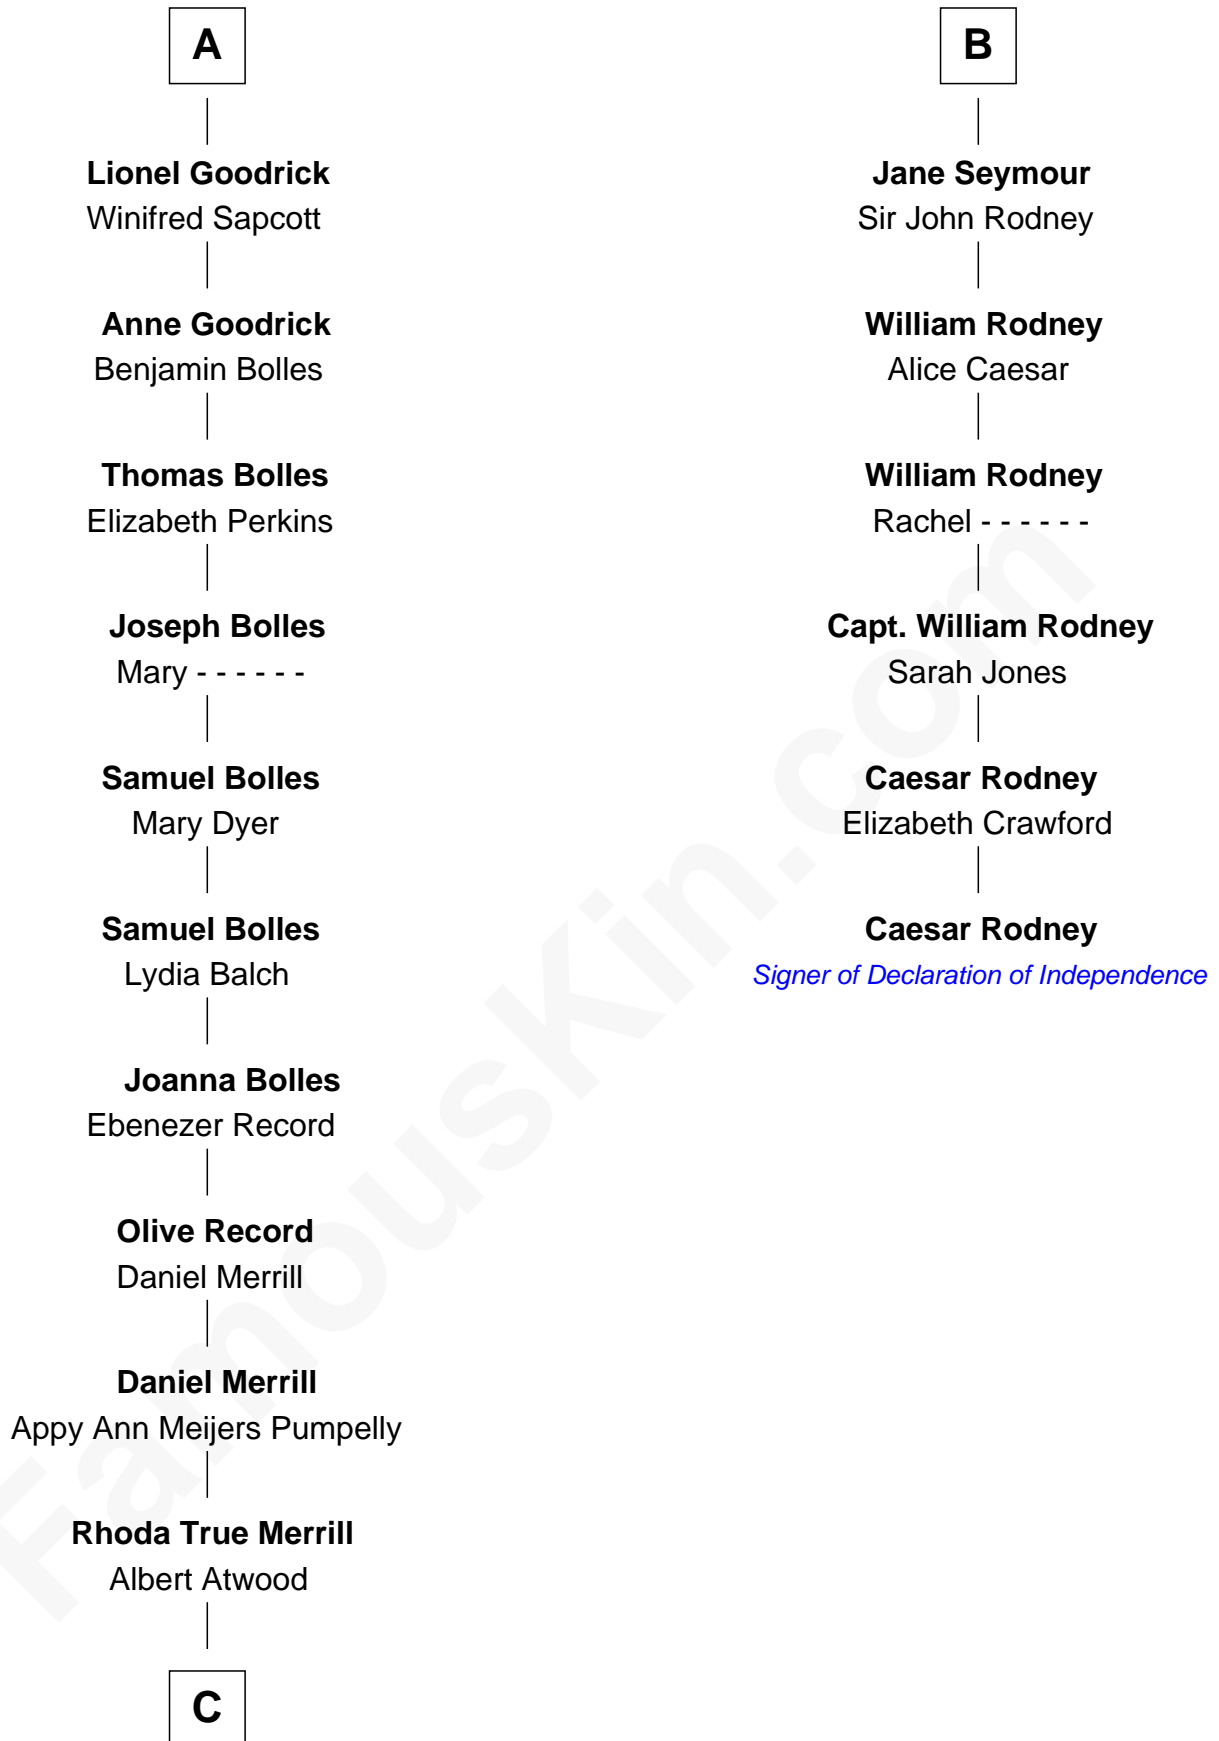

FamousKin.com Relationship Chart of

Dave Cowens

NBA Hall of Famer

12th cousin 9 times removed of

Caesar Rodney

Signer of the Declaration of Independence

C

—
Thomas Albert Atwood

Priscilla Ann Kelly

—
Charles Albert Atwood

Mina Sylvia Cundiff

—
Stanley True Atwood

Dorothy Ann Ulrich

—
Ruth Ellen Atwood

John Joseph Cowens

—
Dave Cowens