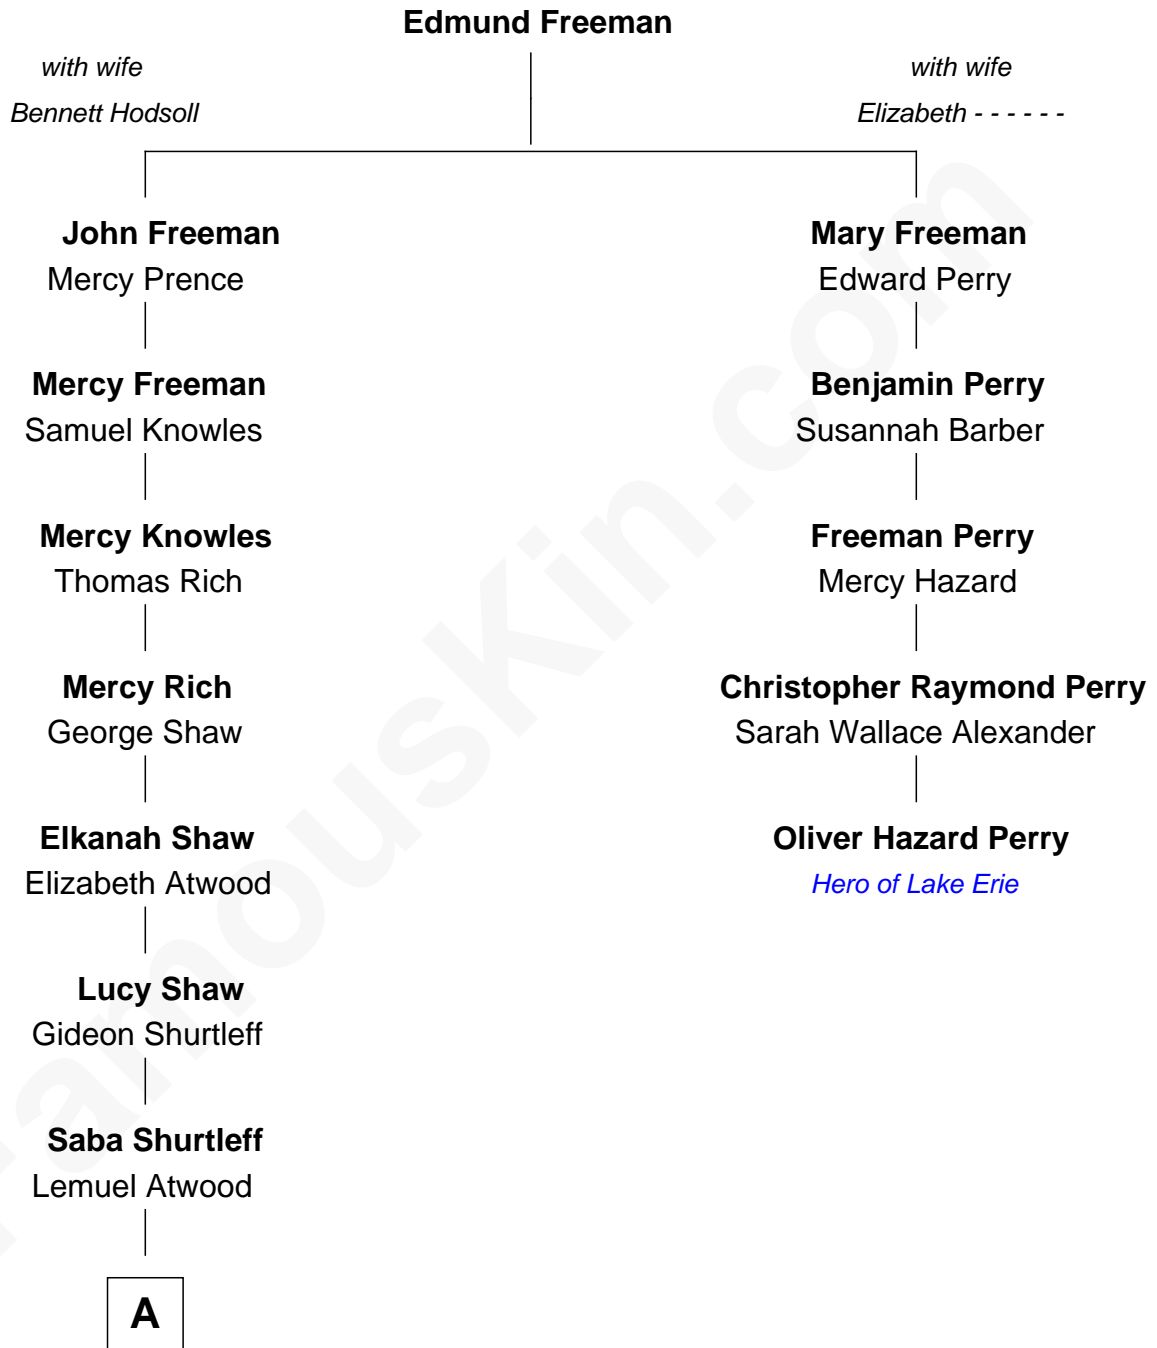

FamousKin.com Relationship Chart of

Dave Cowens

NBA Hall of Famer

4th cousin 8 times removed of

Oliver Hazard Perry

Hero of Lake Erie during the War of 1812

A

—
Albert Atwood

Rhoda True Merrill

—
Thomas Albert Atwood

Priscilla Ann Kelly

—
Charles Albert Atwood

Mina Sylvia Cundiff

—
Stanley True Atwood

Dorothy Ann Ulrich

—
Ruth Ellen Atwood