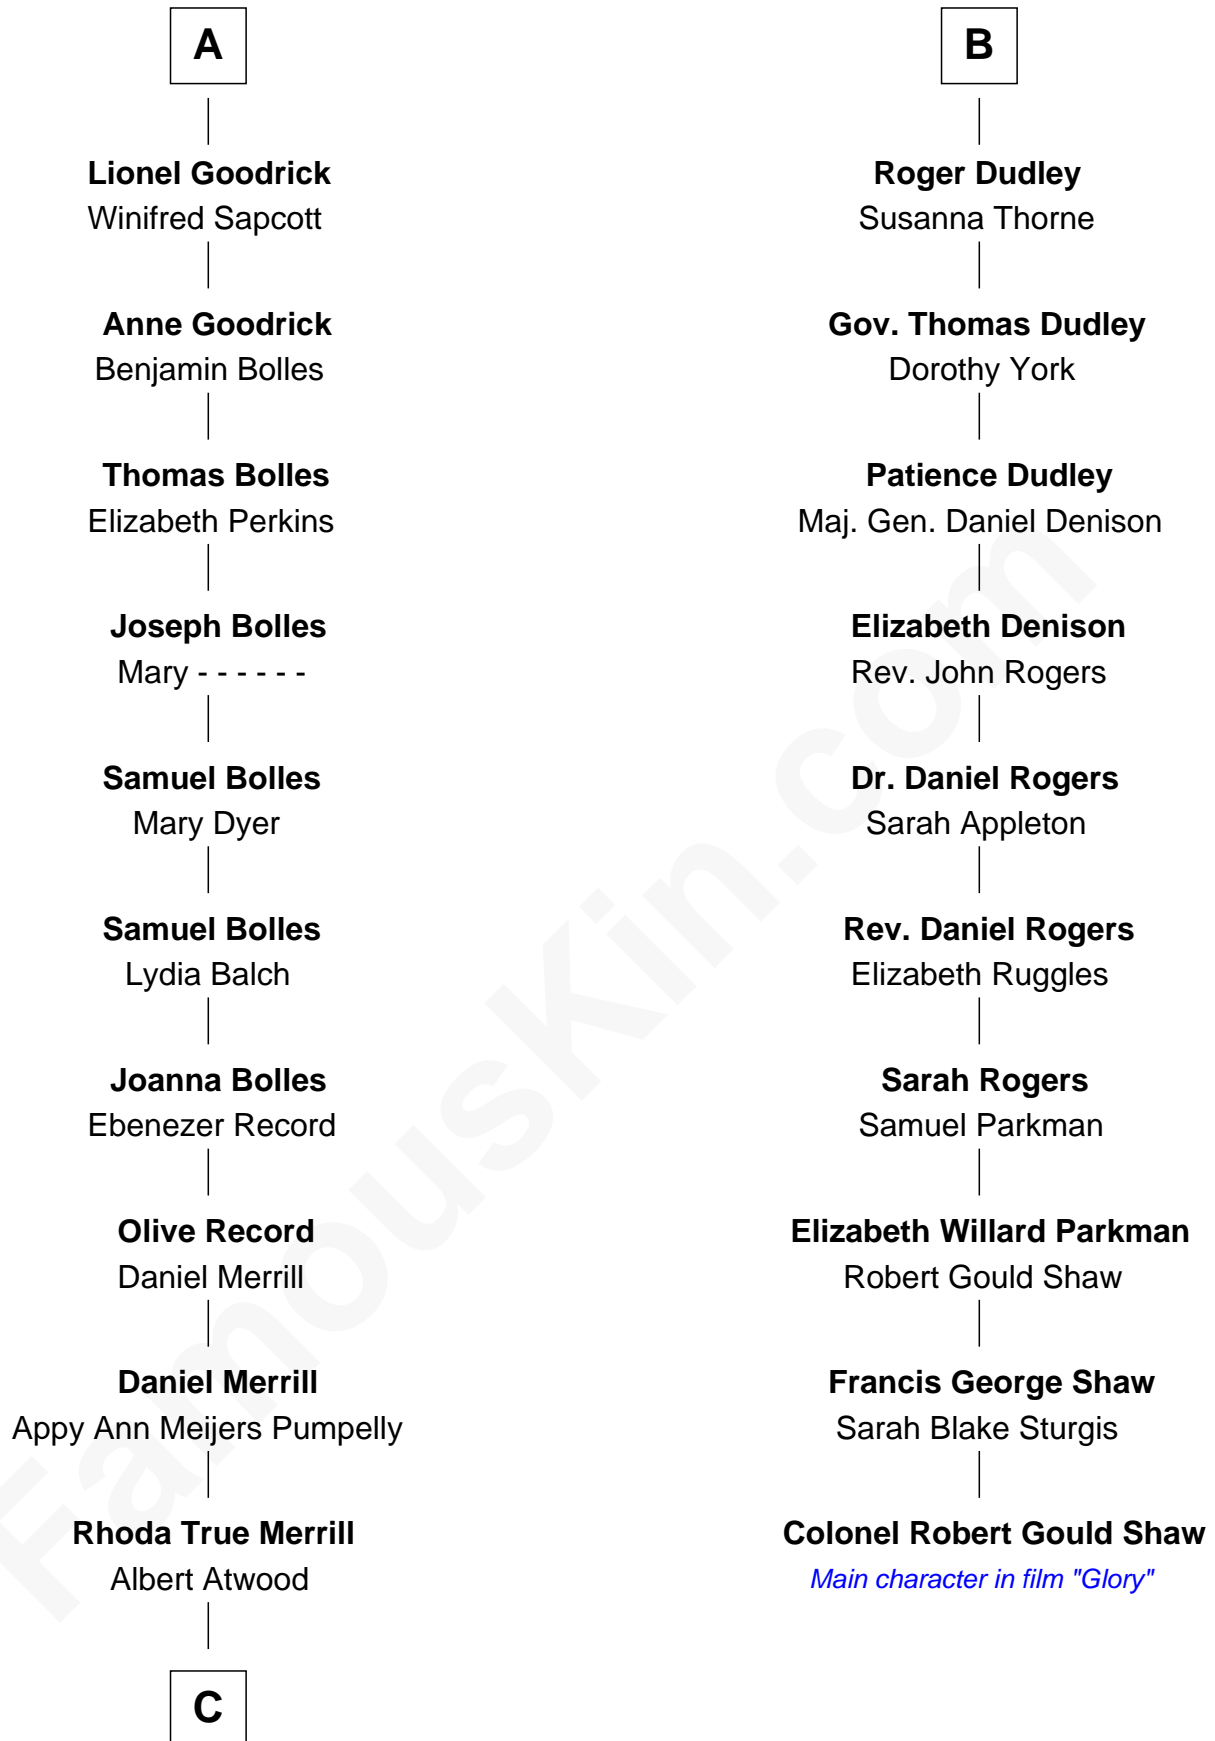

FamousKin.com Relationship Chart of

Dave Cowens

NBA Hall of Famer

16th cousin 5 times removed of

Colonel Robert Gould Shaw

U.S. Civil War leader of film "Glory" fame

Sir Henry de Percy

Idoine de Clifford

C

Thomas Albert Atwood

Priscilla Ann Kelly

Charles Albert Atwood

Mina Sylvia Cundiff

Stanley True Atwood

Dorothy Ann Ulrich

Ruth Ellen Atwood