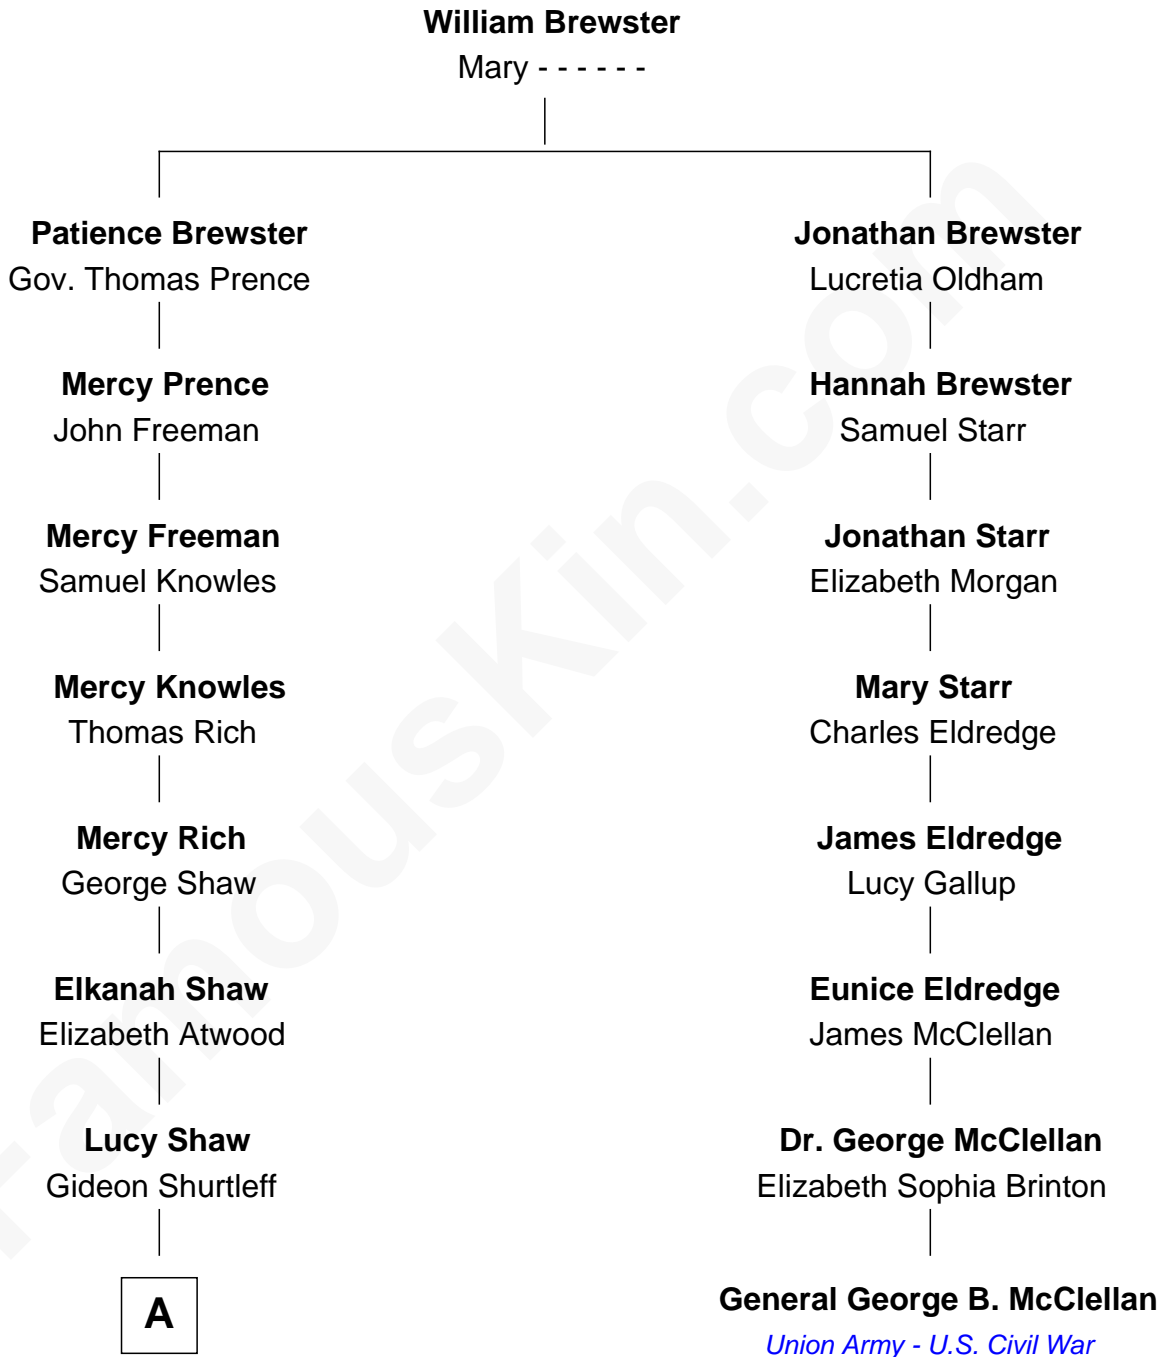

# FamousKin.com Relationship Chart of

**Dave Cowens**

*NBA Hall of Famer*

7th cousin 6 times removed of

**General George B. McClellan**

*Union Army - U.S. Civil War*

**A**

—  
**Saba Shurtleff**  
Lemuel Atwood

—  
**Albert Atwood**  
Rhoda True Merrill

—  
**Thomas Albert Atwood**  
Priscilla Ann Kelly

—  
**Charles Albert Atwood**  
Mina Sylvia Cundiff

—  
**Stanley True Atwood**  
Dorothy Ann Ulrich

—  
**Ruth Ellen Atwood**  
John Joseph Cowens