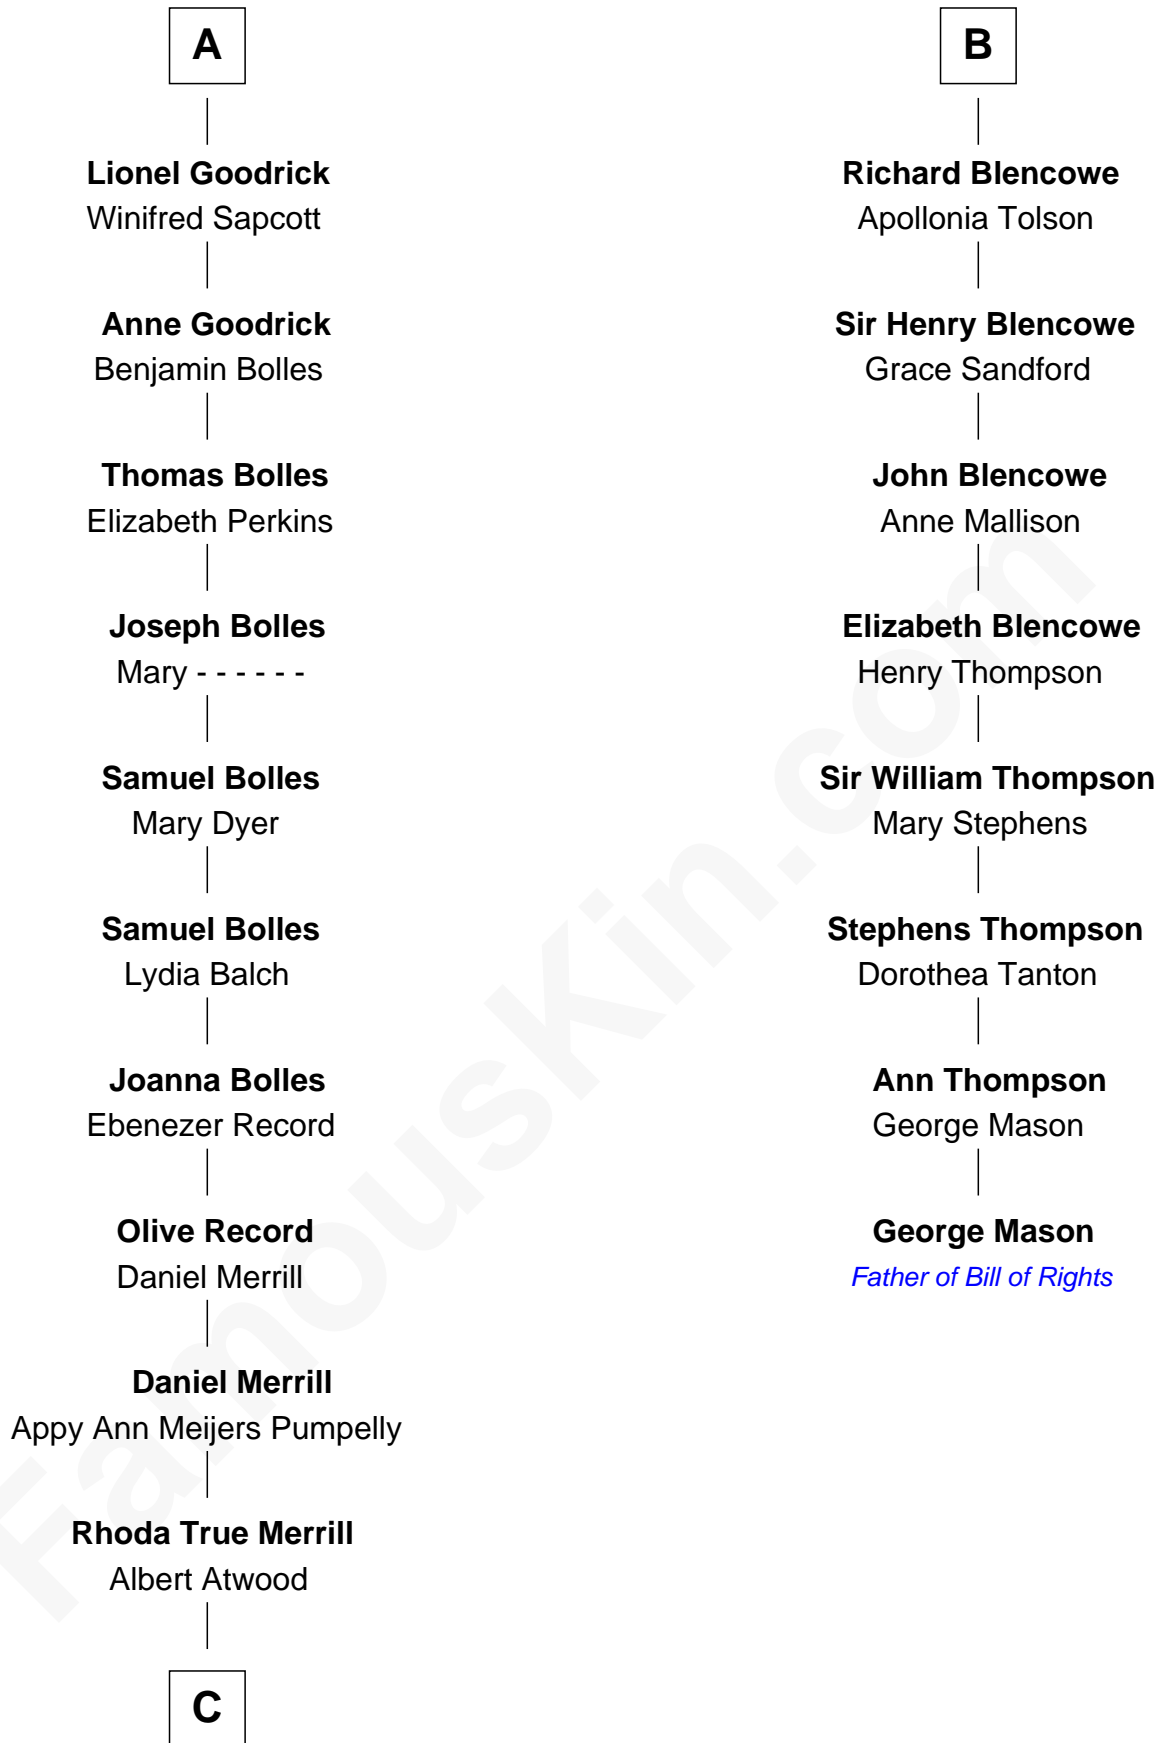

# FamousKin.com Relationship Chart of

**Dave Cowens**

*NBA Hall of Famer*

14th cousin 7 times removed of

**George Mason**

*Father of the U.S. Bill of Rights*

**C**

—  
**Thomas Albert Atwood**

Priscilla Ann Kelly

—  
**Charles Albert Atwood**

Mina Sylvia Cundiff

—  
**Stanley True Atwood**

Dorothy Ann Ulrich

—  
**Ruth Ellen Atwood**

John Joseph Cowens

—  
**Dave Cowens**