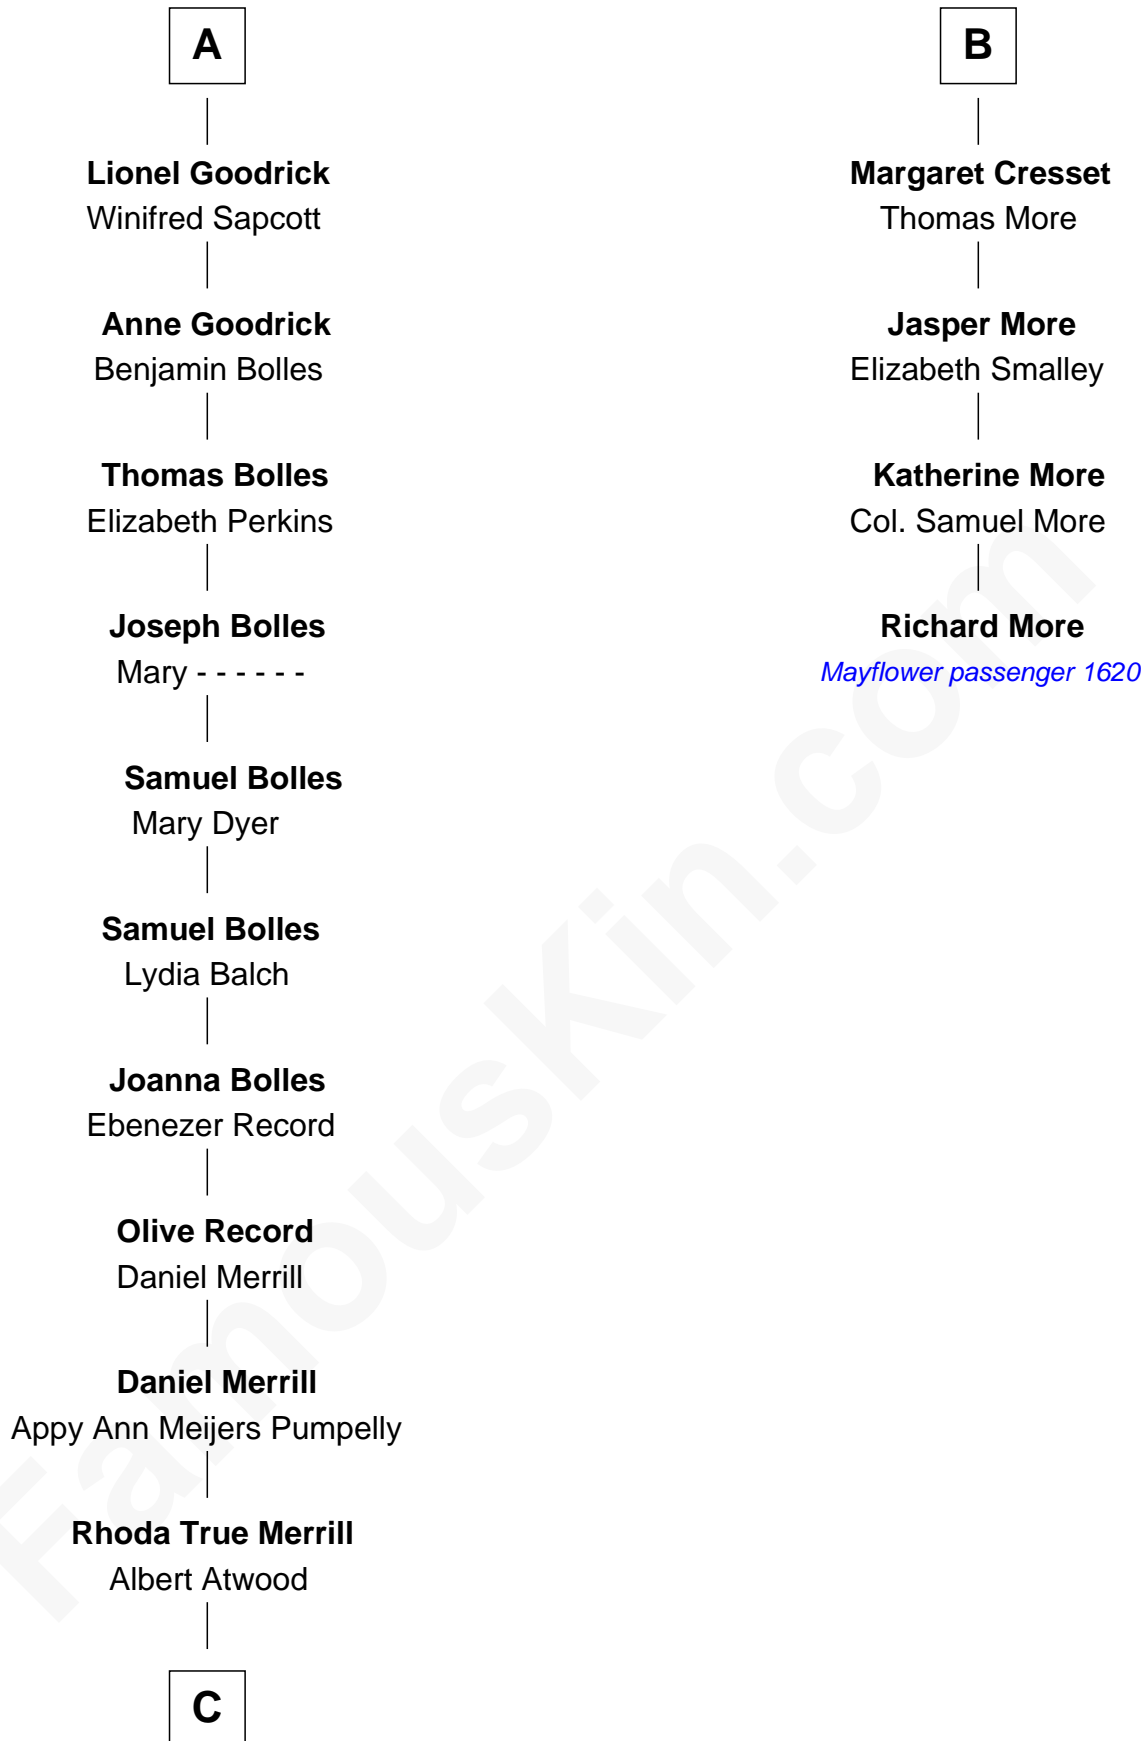

# FamousKin.com Relationship Chart of

**Dave Cowens**

*NBA Hall of Famer*

**MAYFLOWER**

10th cousin 11 times removed of

**Richard More**

*(c1614 - c1696) Mayflower passenger 1620*

**Sir Thomas de Beauchamp**

Katherine de Mortimer

**C**

Thomas Albert Atwood

Priscilla Ann Kelly

Charles Albert Atwood

Mina Sylvia Cundiff

Stanley True Atwood

Dorothy Ann Ulrich