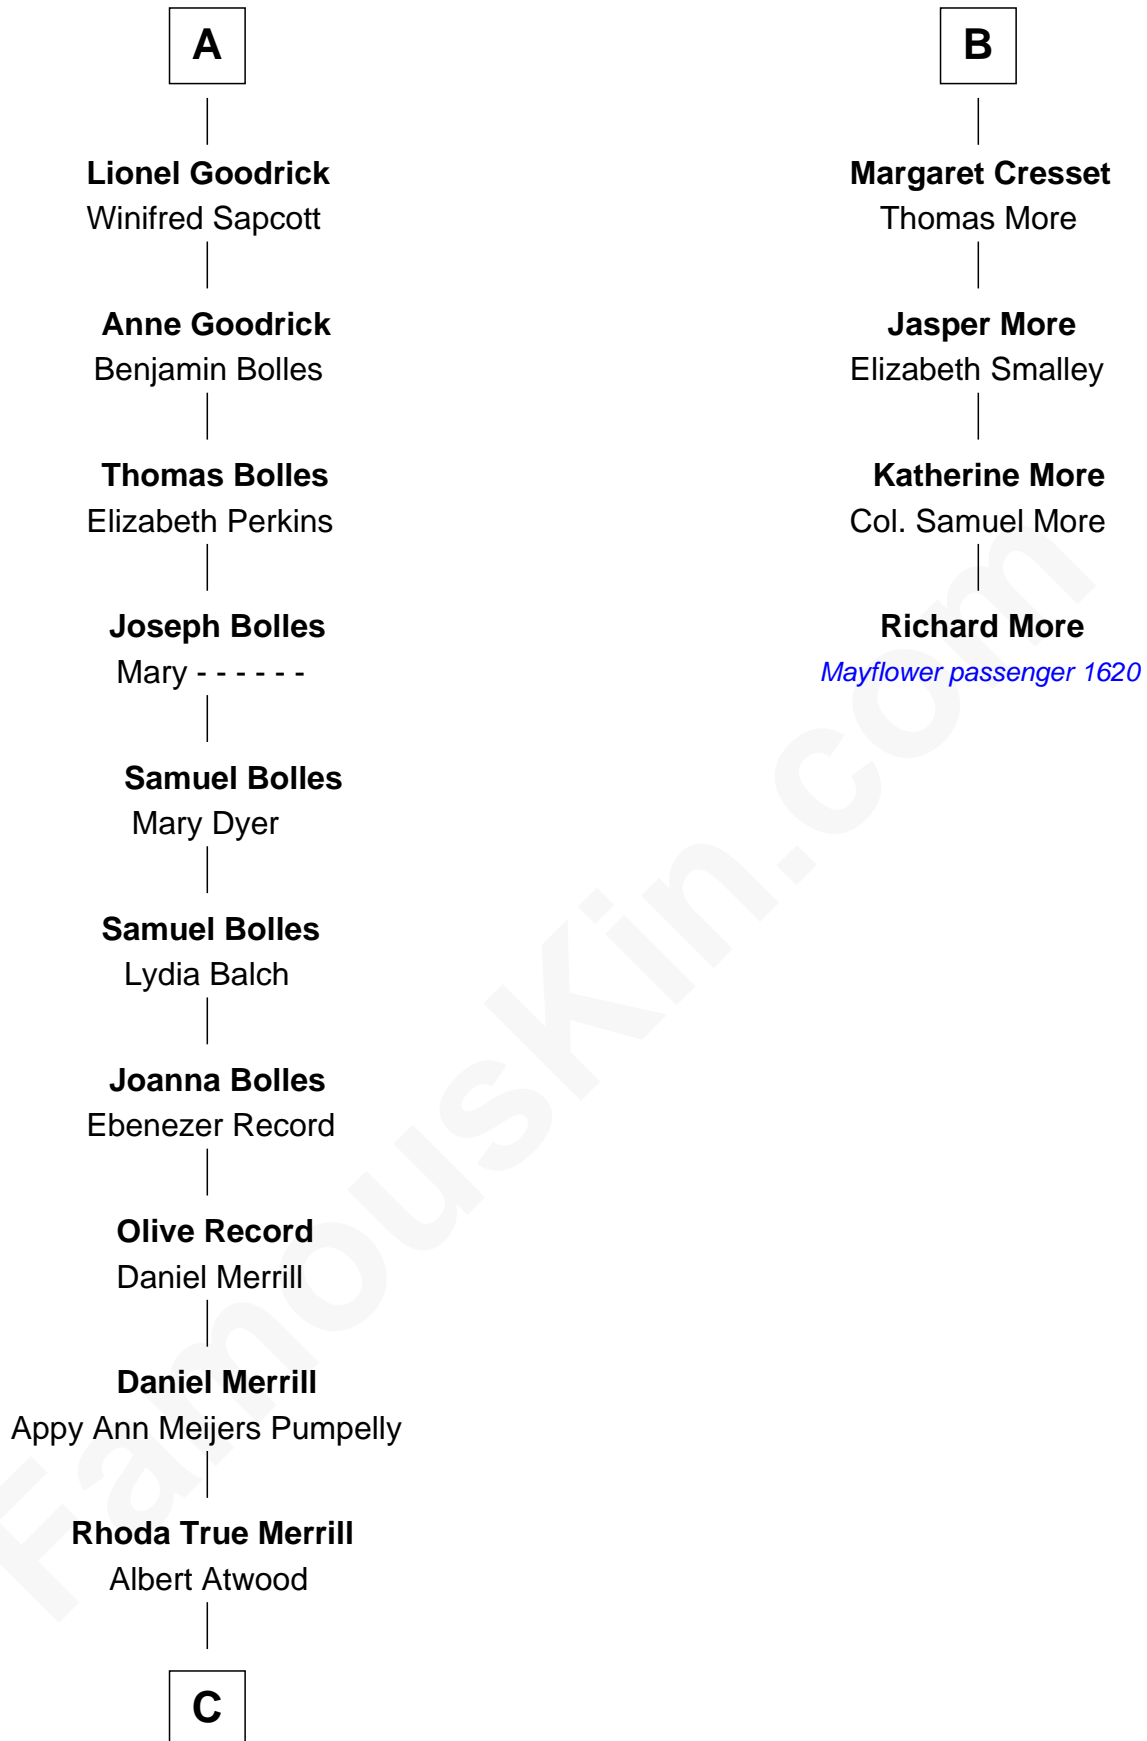

FamousKin.com Relationship Chart of

Dave Cowens

NBA Hall of Famer

MAYFLOWER

10th cousin 11 times removed of

Richard More

(c1614 - c1696) Mayflower passenger 1620

C

—
Thomas Albert Atwood

Priscilla Ann Kelly

—
Charles Albert Atwood

Mina Sylvia Cundiff

—
Stanley True Atwood

Dorothy Ann Ulrich

—
Ruth Ellen Atwood

John Joseph Cowens