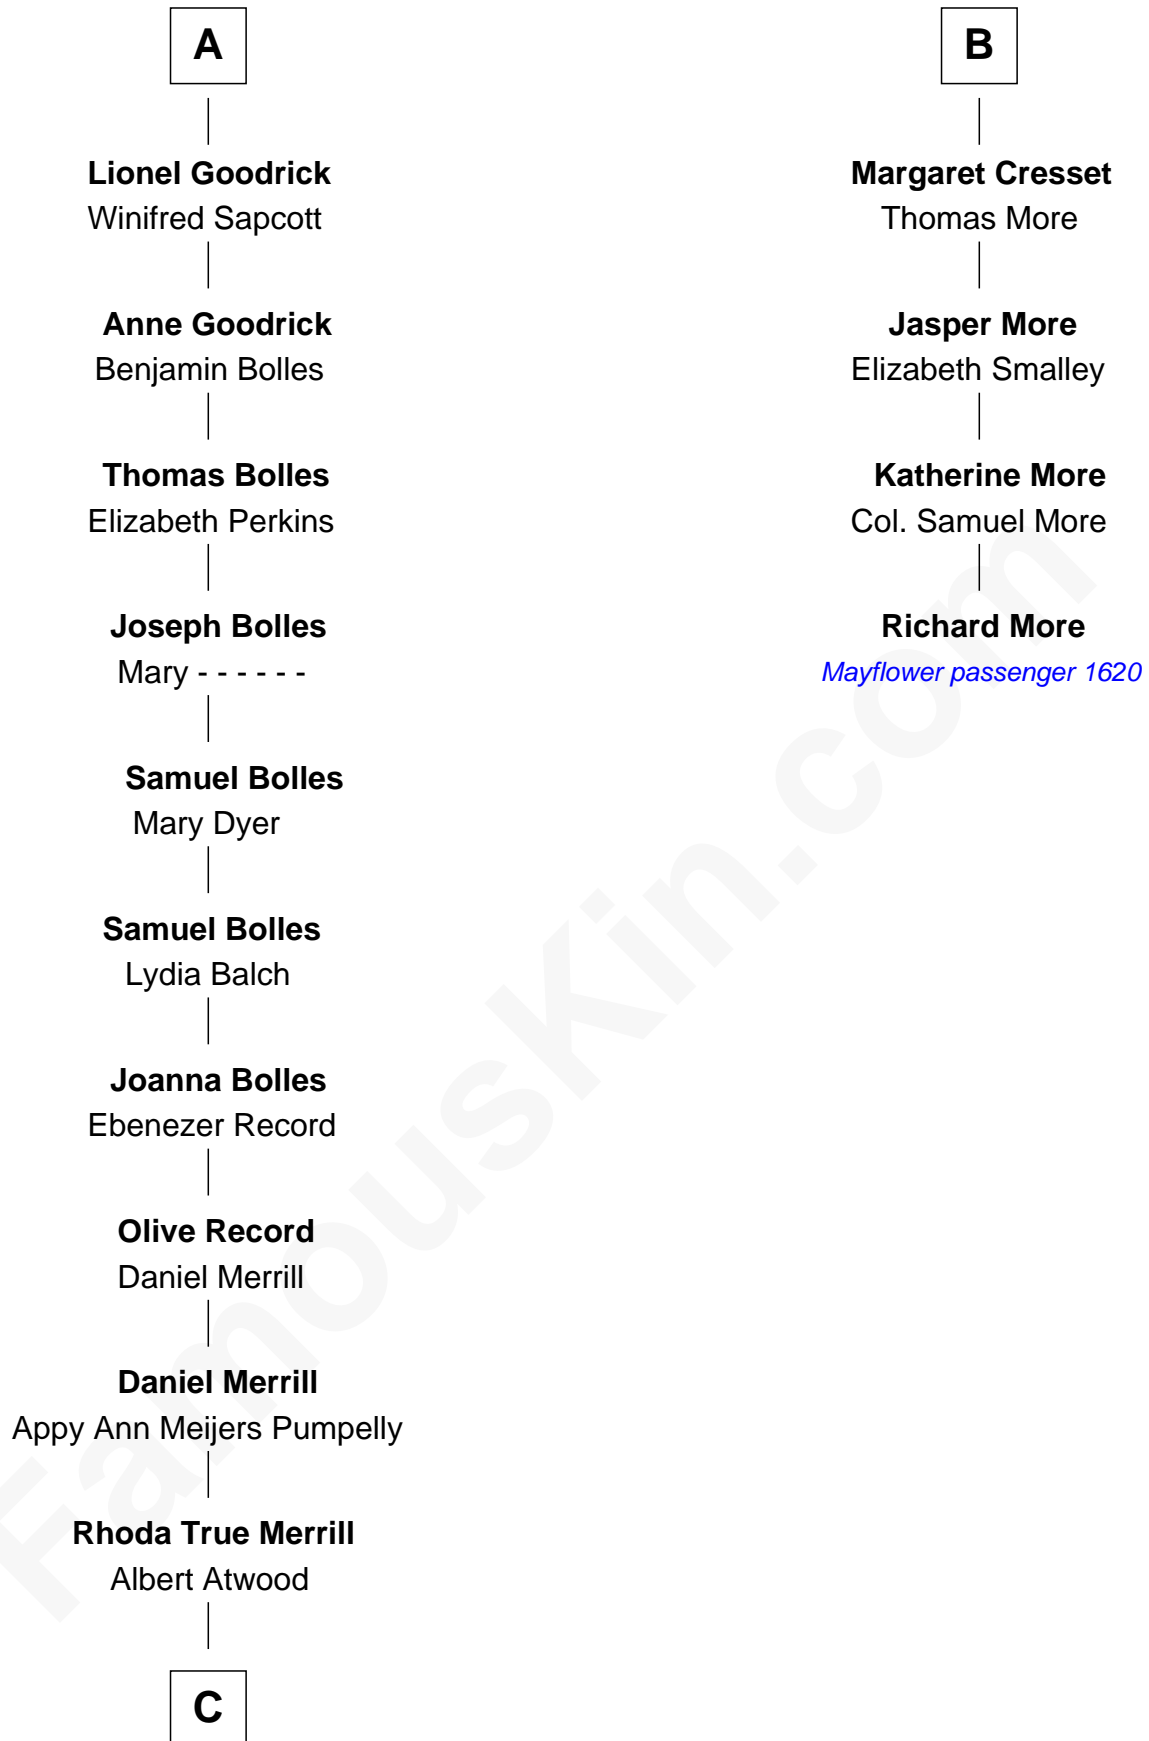

FamousKin.com Relationship Chart of

Dave Cowens

NBA Hall of Famer

MAYFLOWER

10th cousin 11 times removed of

Richard More

(c1614 - c1696) Mayflower passenger 1620

Sir Henry de Percy

Anne Dymoke
John Goodrick

A

Maude de Percy
Sir John de Neville

Sir Ralph Neville
Margaret de Stafford

Philippe Neville
Sir Thomas Dacre

Joan Dacre
Thomas Clifford

Matilda Clifford
Sir Edmund Sutton

Dorothy Sutton
Richard Wrottesley

Joan Wrottesley
Richard Cresset

B

C

Thomas Albert Atwood

Priscilla Ann Kelly

Charles Albert Atwood

Mina Sylvia Cundiff

Stanley True Atwood