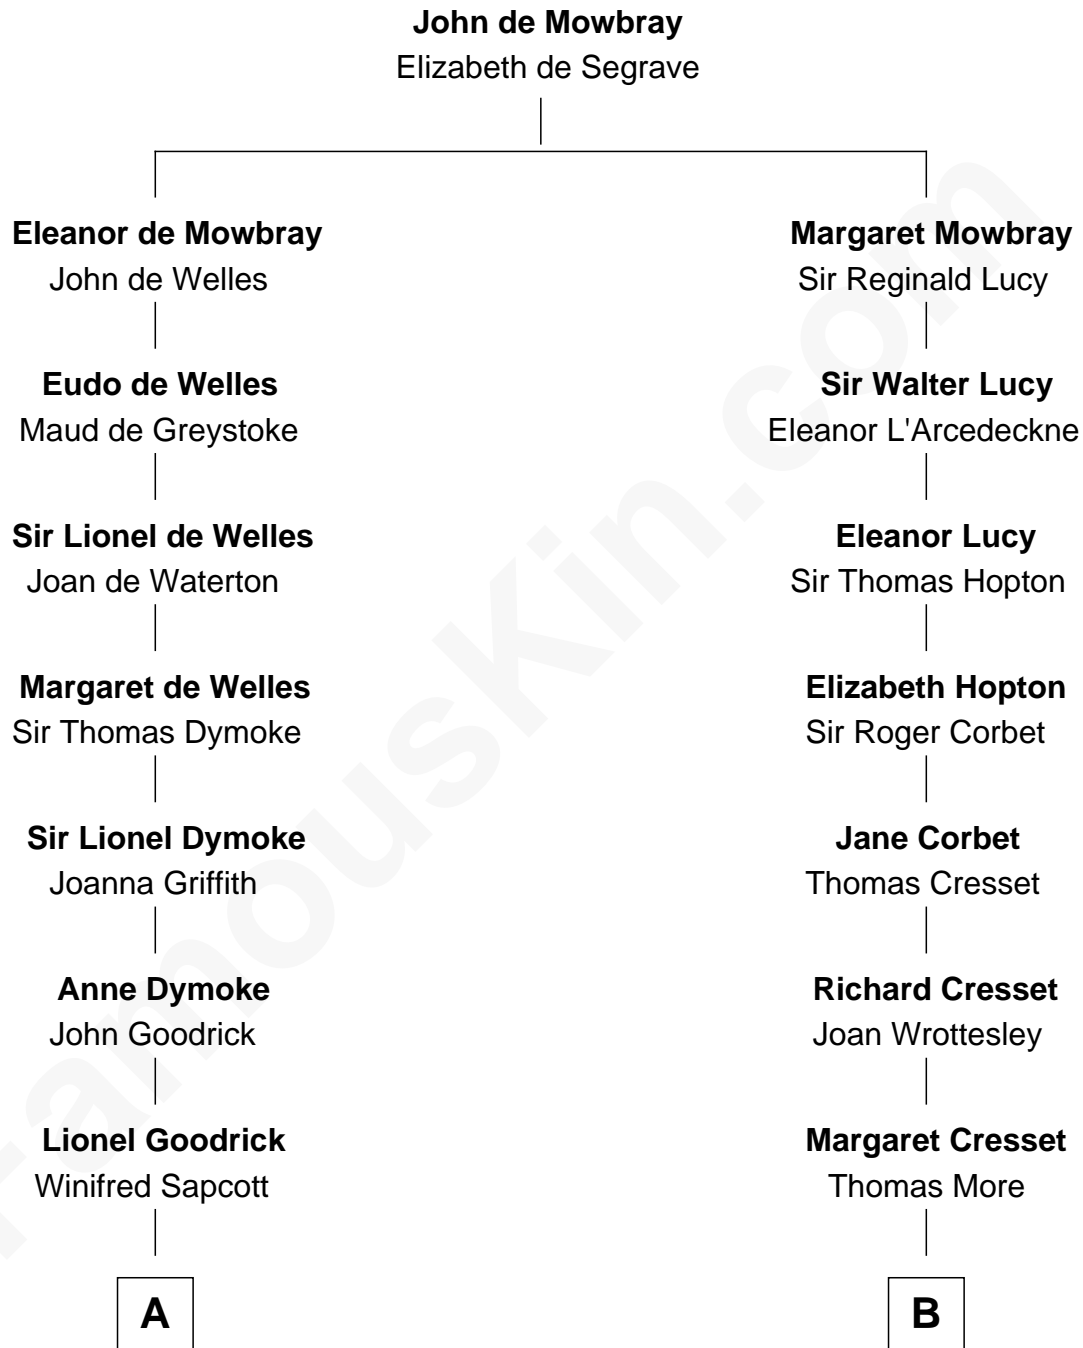

# FamousKin.com Relationship Chart of

**Dave Cowens**

*NBA Hall of Famer*

9th cousin 11 times removed of

**Richard More**

*(c1614 - c1696) Mayflower passenger 1620*

**MAYFLOWER**

**C**