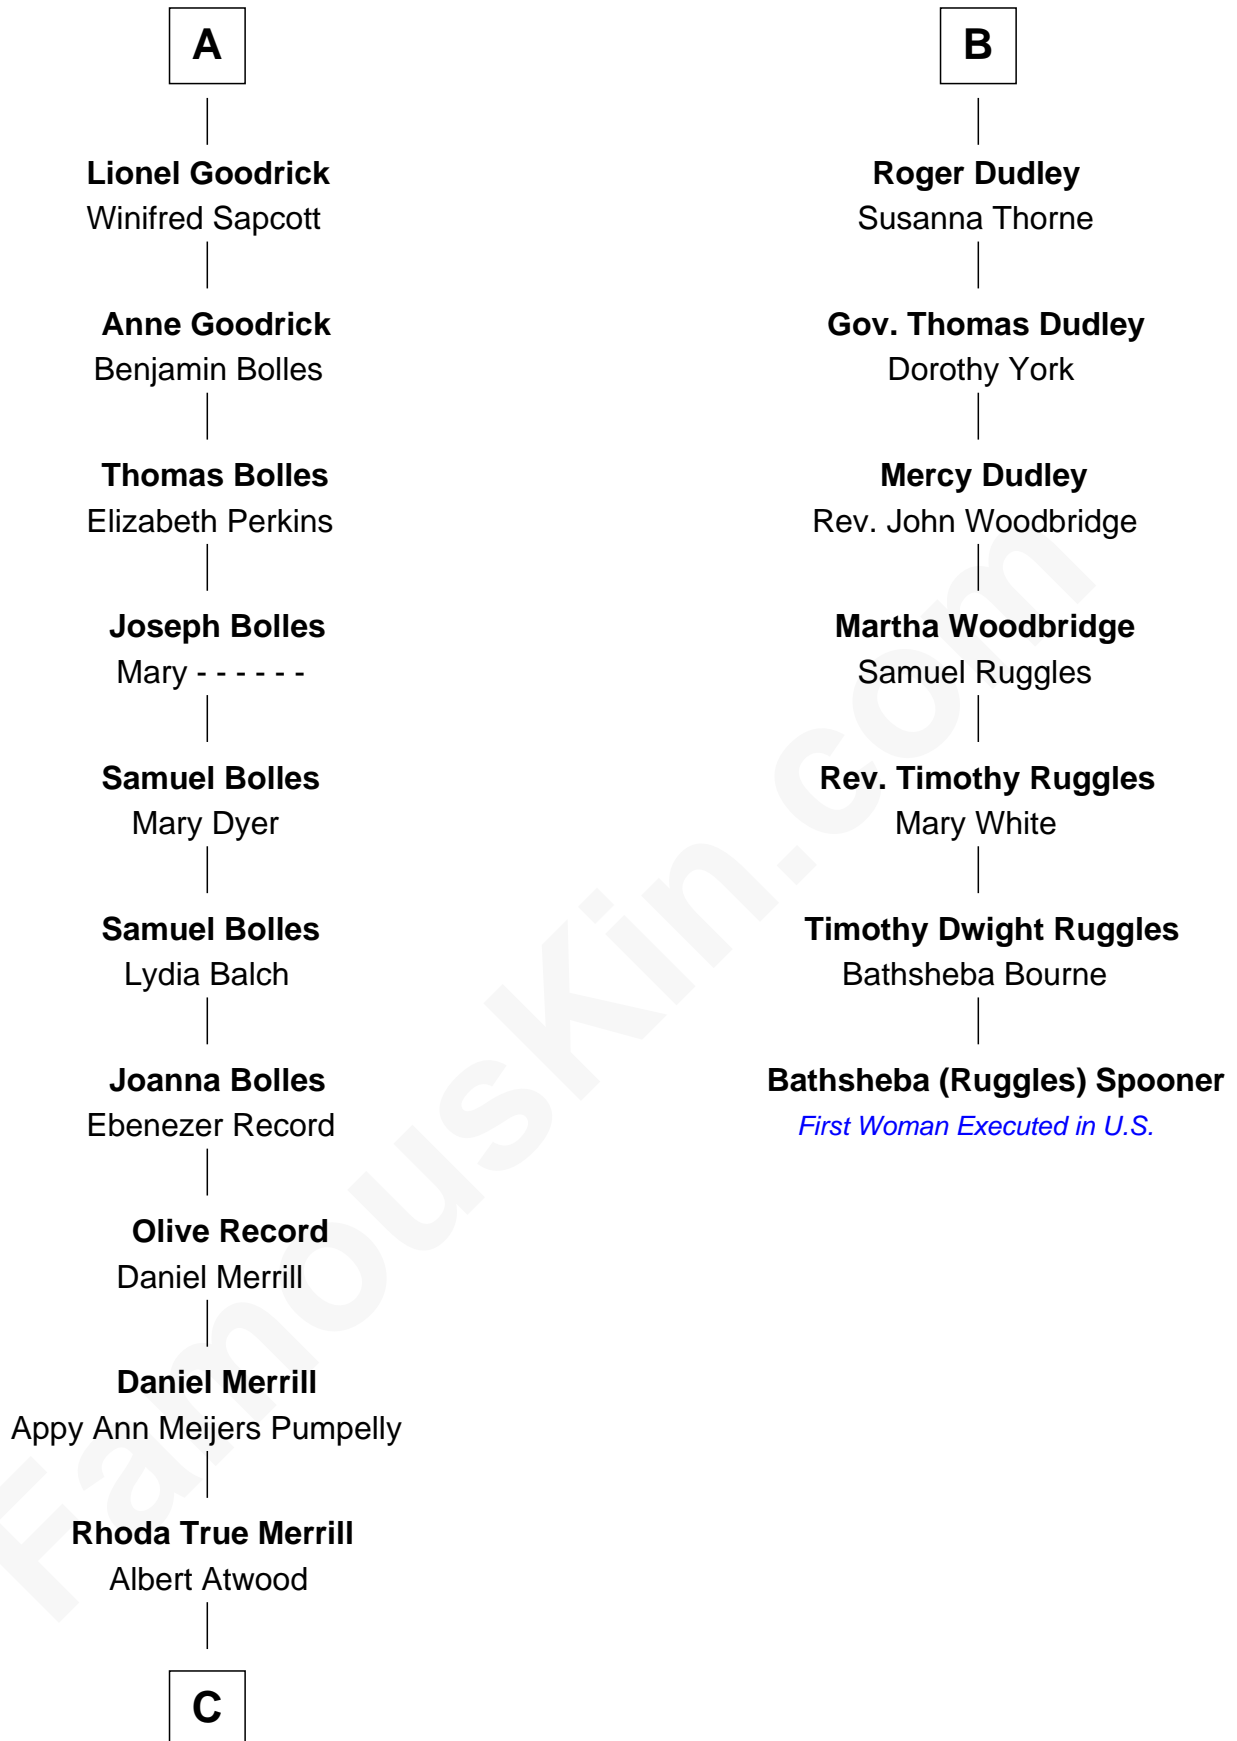

# FamousKin.com Relationship Chart of

**Dave Cowens**

*NBA Hall of Famer*

13th cousin 8 times removed of

**Bathsheba (Ruggles) Spooner**

*First woman executed for murder in U.S. by non-British government*

**Sir Henry de Percy**

Idoine de Clifford

**C**

**Thomas Albert Atwood**

Priscilla Ann Kelly

**Charles Albert Atwood**

Mina Sylvia Cundiff

**Stanley True Atwood**

Dorothy Ann Ulrich