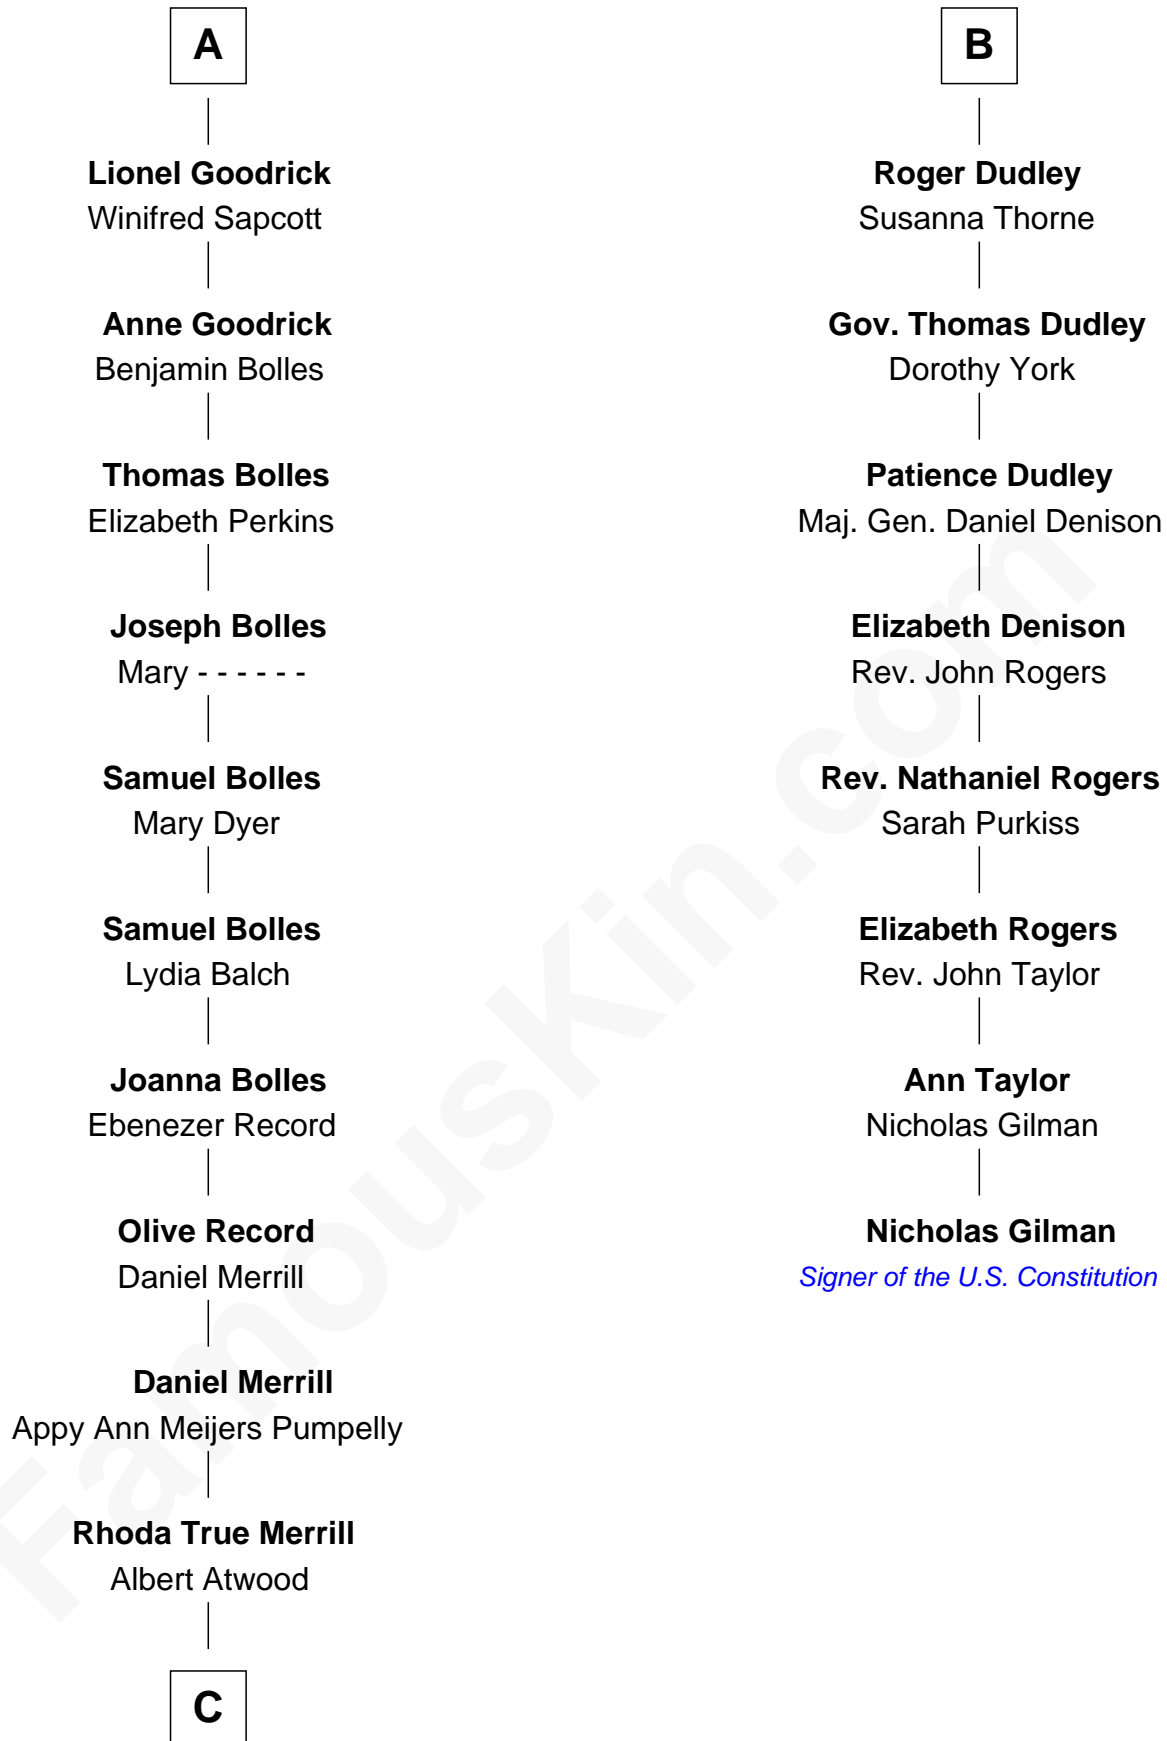

# FamousKin.com Relationship Chart of

**Dave Cowens**

*NBA Hall of Famer*

14th cousin 7 times removed of

**Nicholas Gilman**

*Signer of the U.S. Constitution*

**C**

**Thomas Albert Atwood**

Priscilla Ann Kelly

**Charles Albert Atwood**

Mina Sylvia Cundiff

**Stanley True Atwood**

Dorothy Ann Ulrich

**Ruth Ellen Atwood**

John Joseph Cowens

**Dave Cowens**