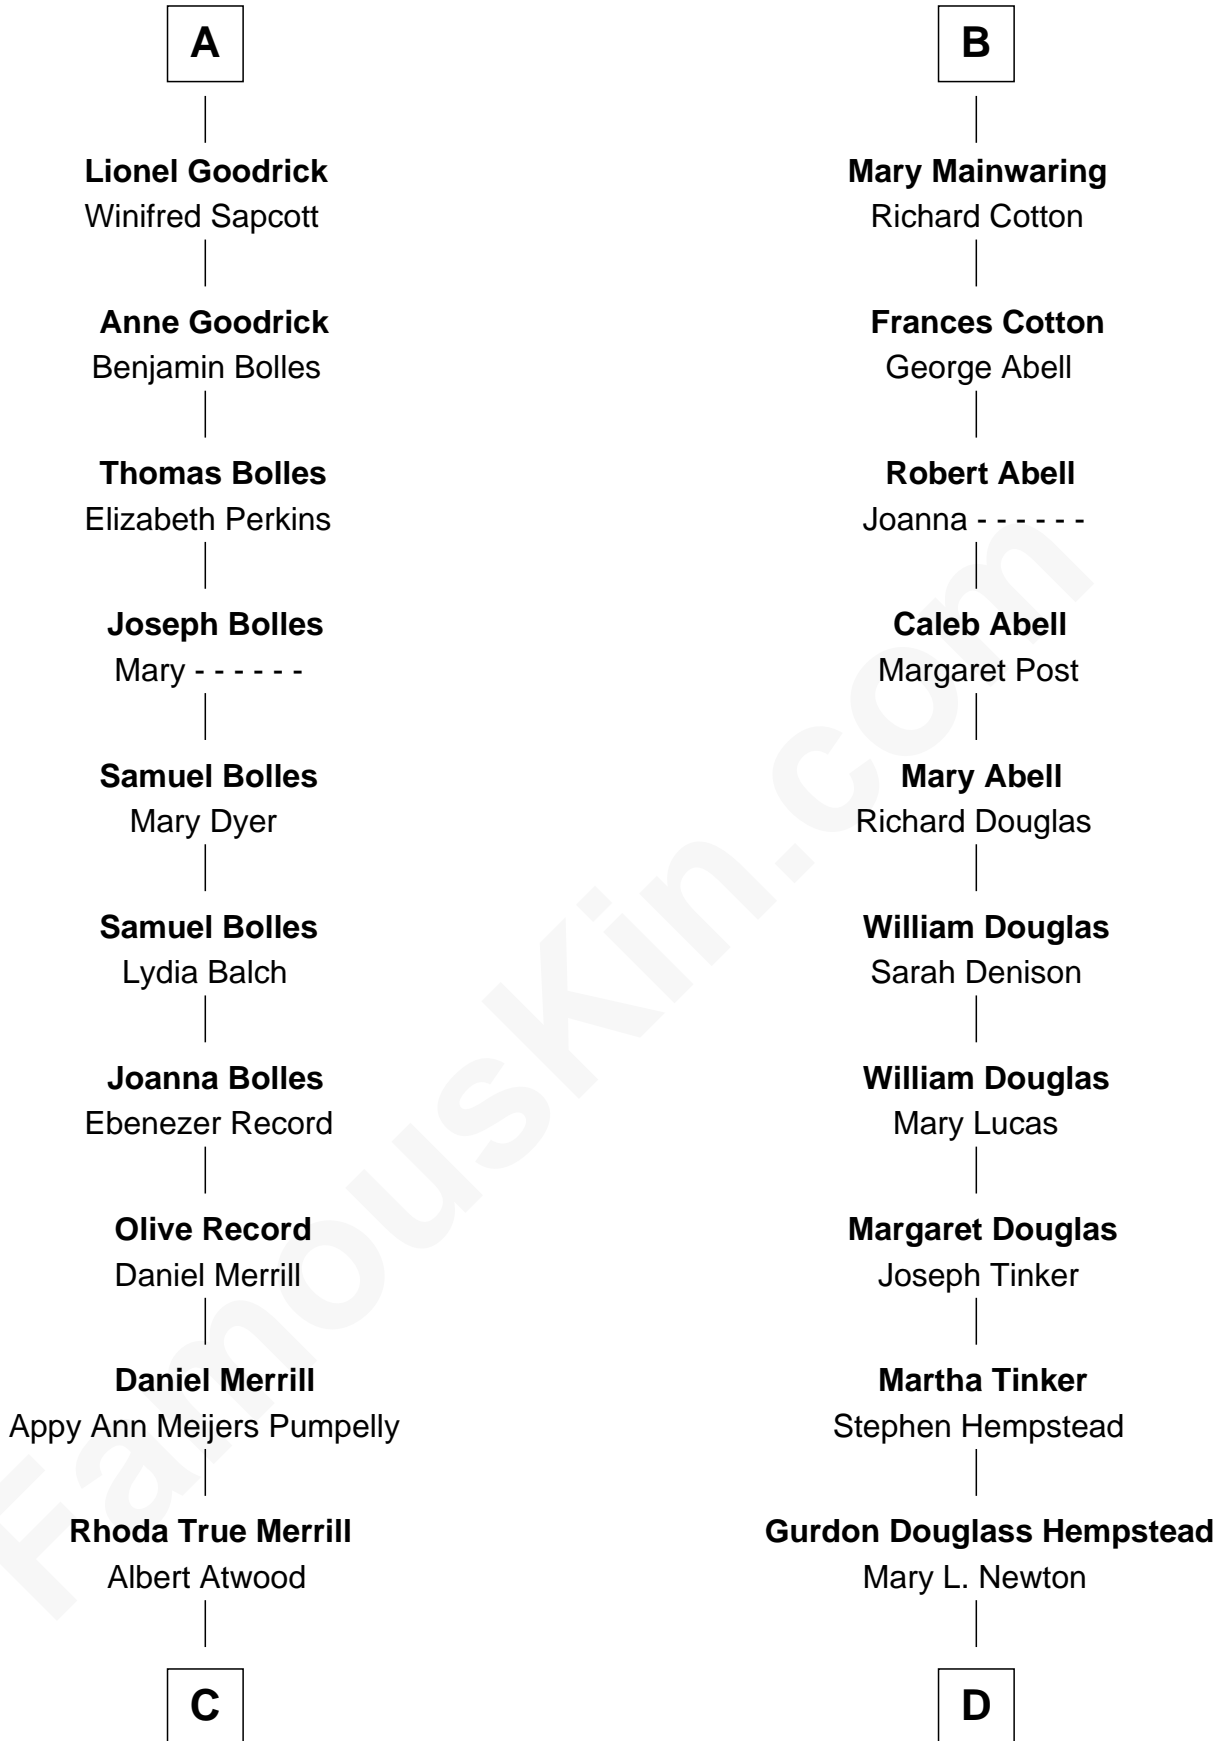

FamousKin.com Relationship Chart of

Dave Cowens
NBA Hall of Famer

21st cousin of

Richard Gere
Movie Actor

Sir Thomas de Beauchamp
Katherine de Mortimer

C

Thomas Albert Atwood

Priscilla Ann Kelly

D

Julia Anne Hempstead

Elisha Thomas Tiffany

Nelson Leroy Tiffany

Evaline Harriet Williams

William Stanton Tiffany

Anna Rebecca Stevens

Doris Anna Tiffany