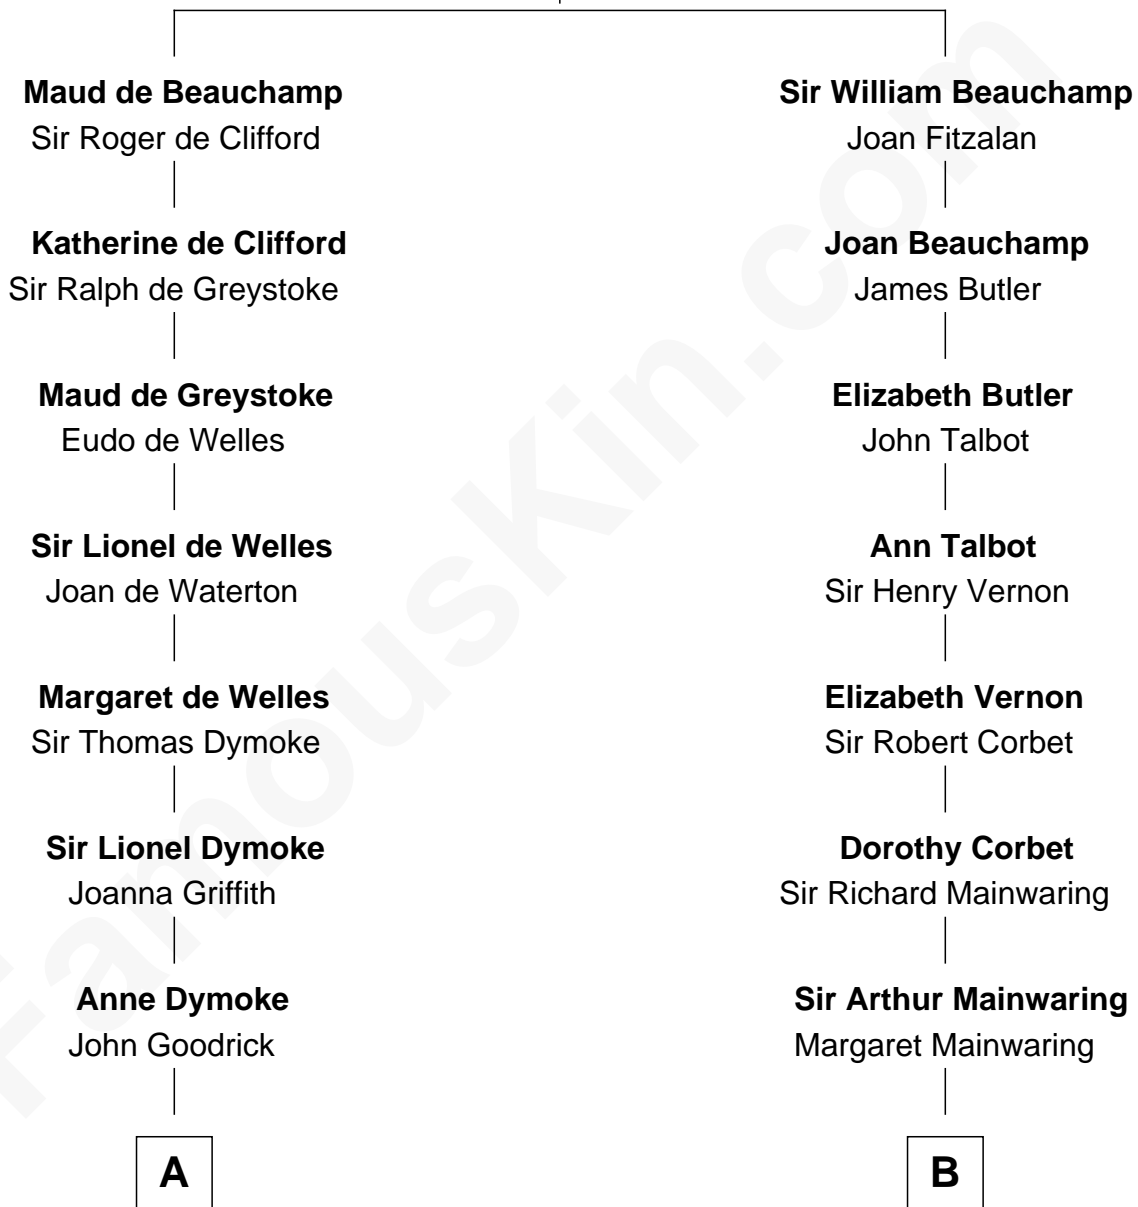

FamousKin.com Relationship Chart of

Dave Cowens
NBA Hall of Famer

21st cousin of

Richard Gere
Movie Actor

Sir Thomas de Beauchamp
Katherine de Mortimer

C

Thomas Albert Atwood

Priscilla Ann Kelly