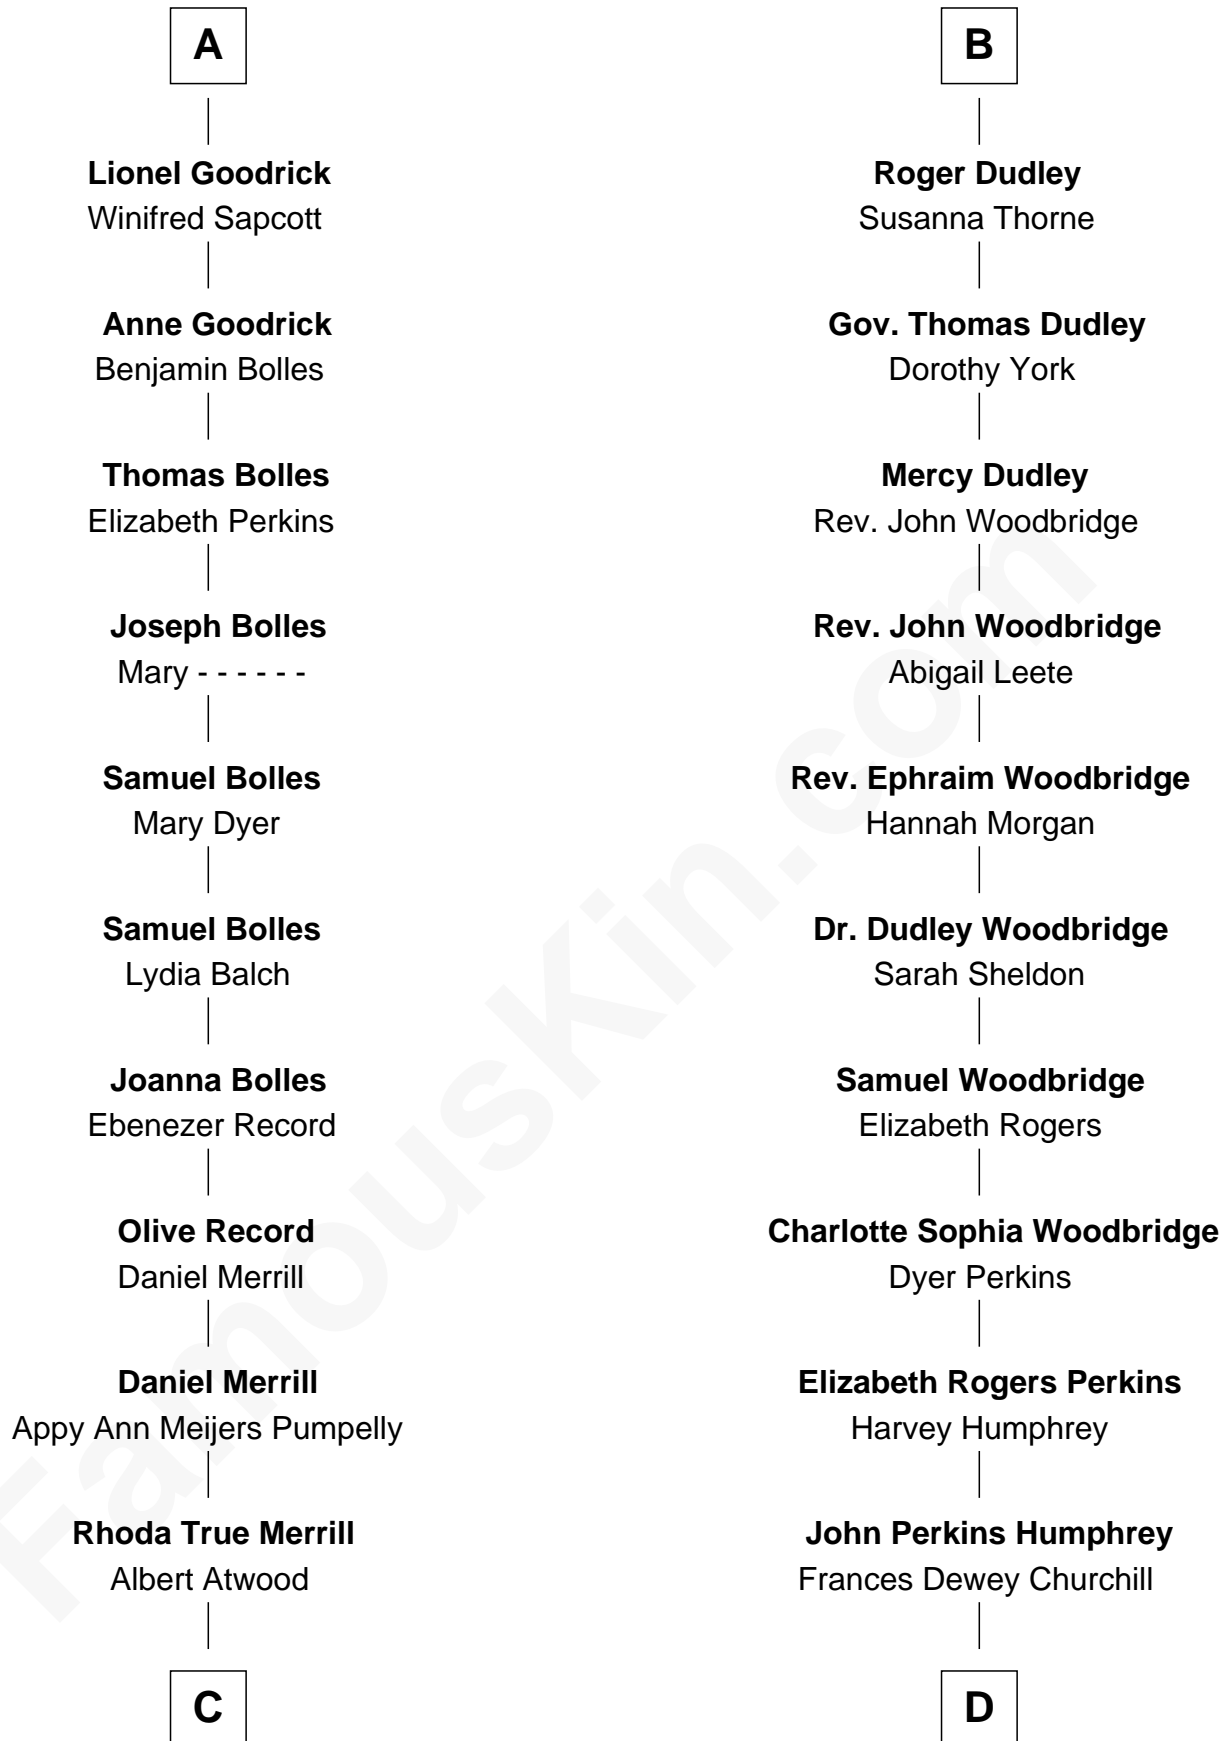

# FamousKin.com Relationship Chart of

**Dave Cowens**

*NBA Hall of Famer*

18th cousin 3 times removed of

**Humphrey Bogart**

*Movie Actor*

**C**

**Thomas Albert Atwood**

Priscilla Ann Kelly

**Charles Albert Atwood**

Mina Sylvia Cundiff

**Stanley True Atwood**

Dorothy Ann Ulrich

**Ruth Ellen Atwood**

John Joseph Cowens

**Dave Cowens**