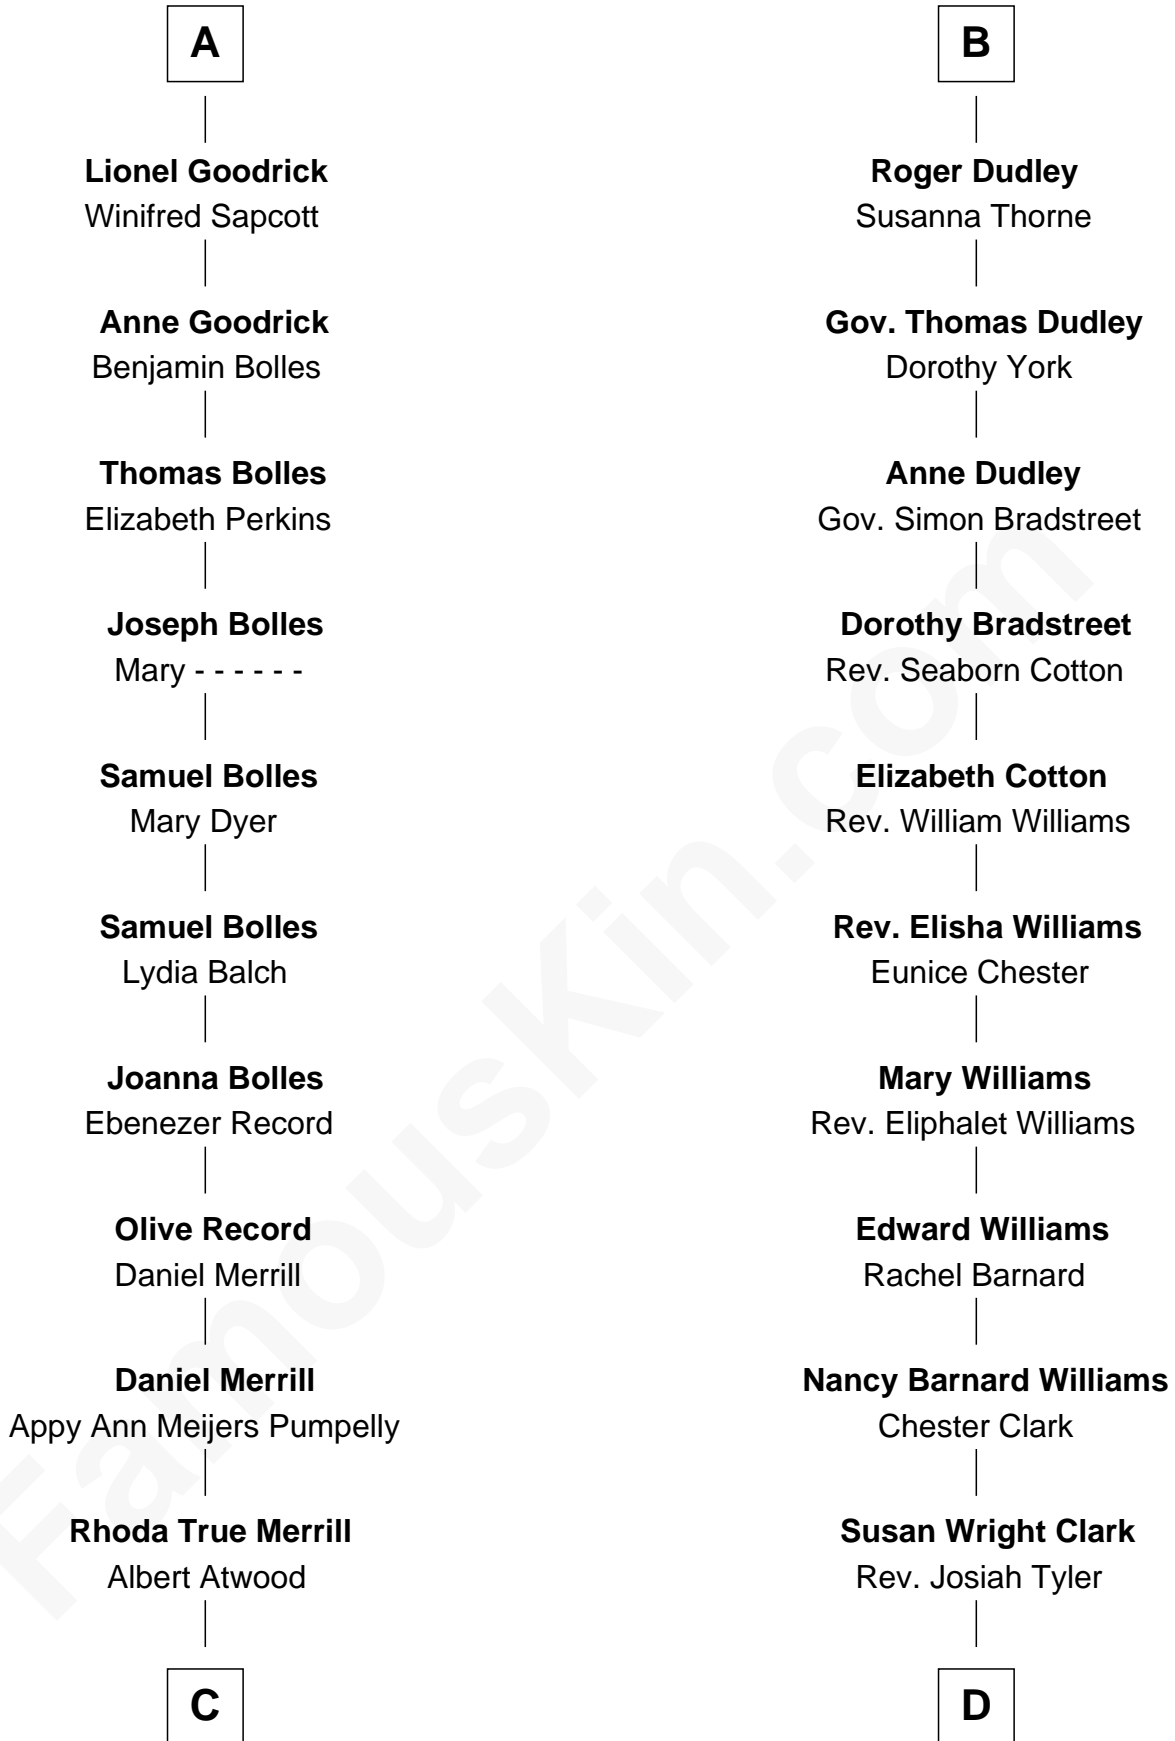

FamousKin.com Relationship Chart of

Dave Cowens
NBA Hall of Famer

21st cousin of

Kate Upton
Sports Illustrated Swimsuit Cover Model

C

Thomas Albert Atwood

Priscilla Ann Kelly

Charles Albert Atwood

William Chester Tyler

Laura Leland Brooks

Margaret Hastings Tyler

Charles Henry Vial

Elizabeth Brooks Vial

Stephen Edward Upton

Jefferson Matthew Upton

Shelley Fawn Davis