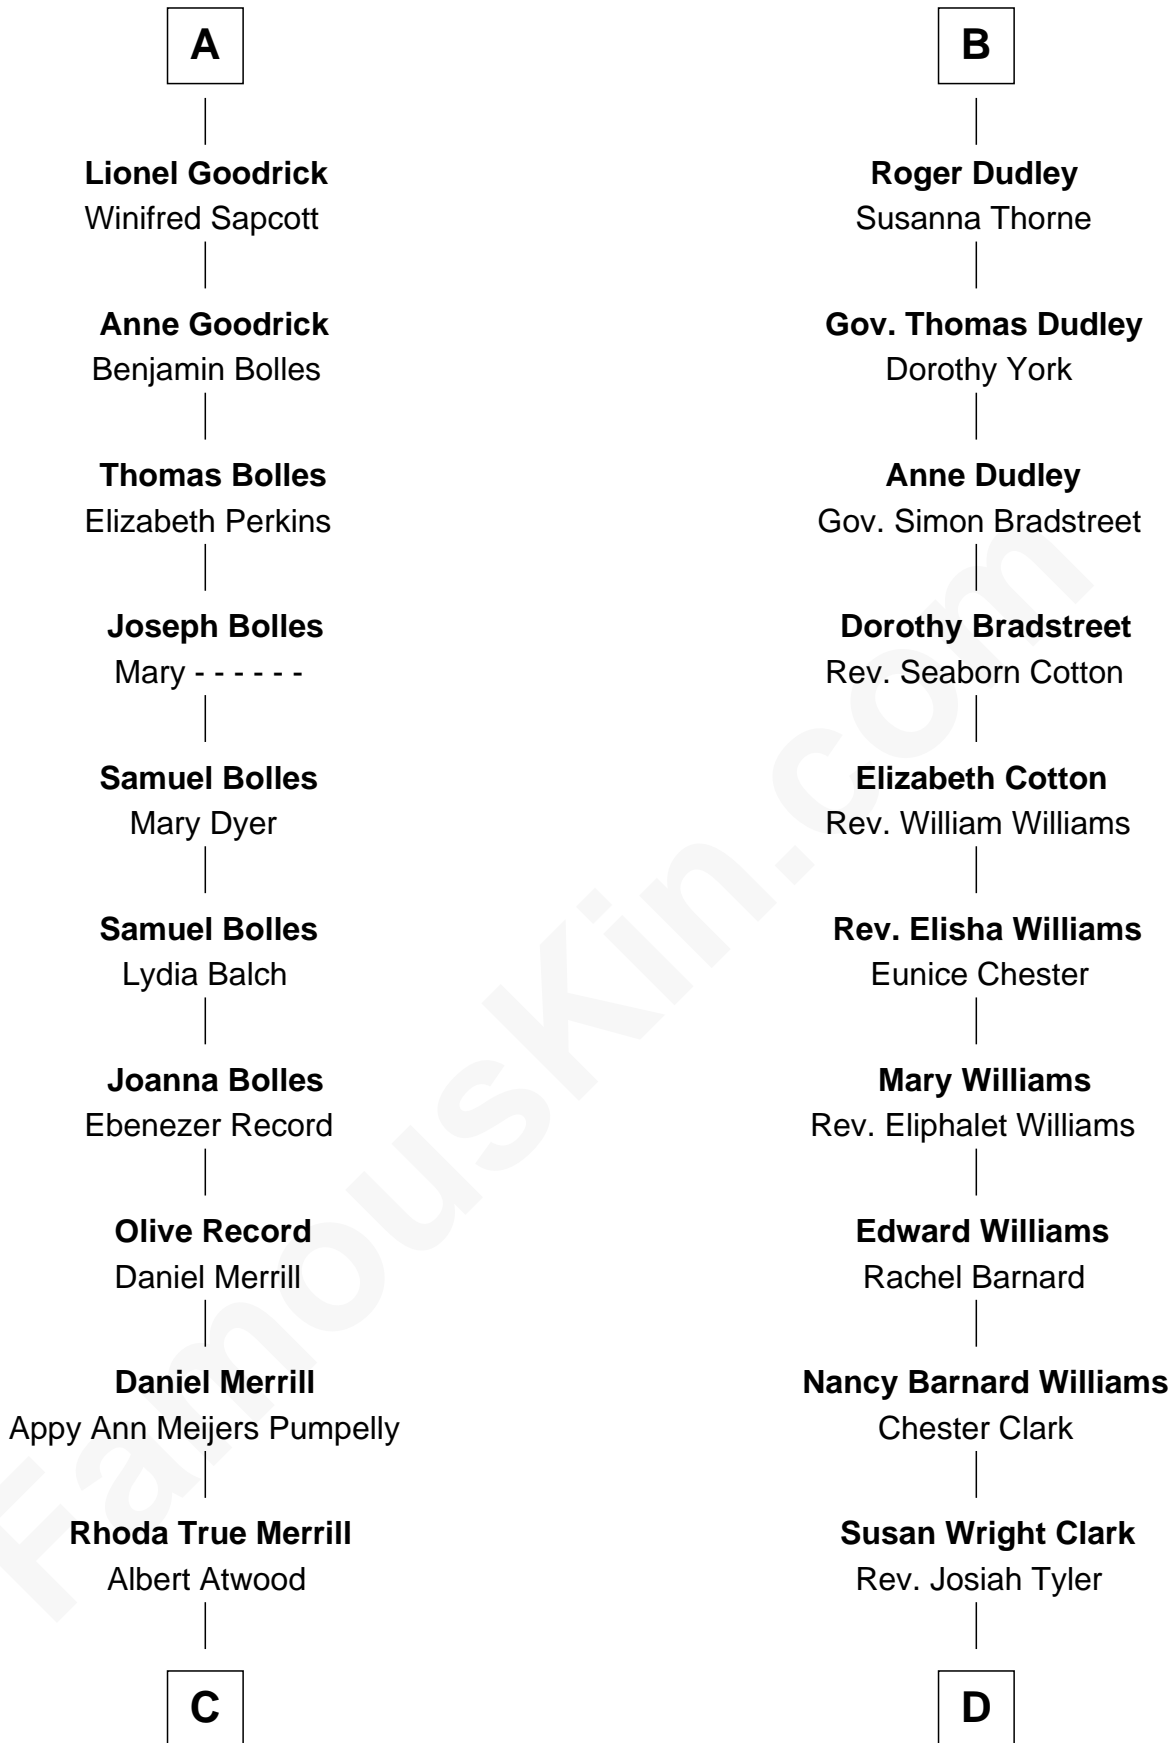

FamousKin.com Relationship Chart of

Dave Cowens
NBA Hall of Famer

21st cousin of

Kate Upton
Sports Illustrated Swimsuit Cover Model

C

Thomas Albert Atwood

Priscilla Ann Kelly

Charles Albert Atwood

William Chester Tyler

Laura Leland Brooks

Margaret Hastings Tyler

Charles Henry Vial

Elizabeth Brooks Vial

Stephen Edward Upton

Jefferson Matthew Upton

Shelley Fawn Davis