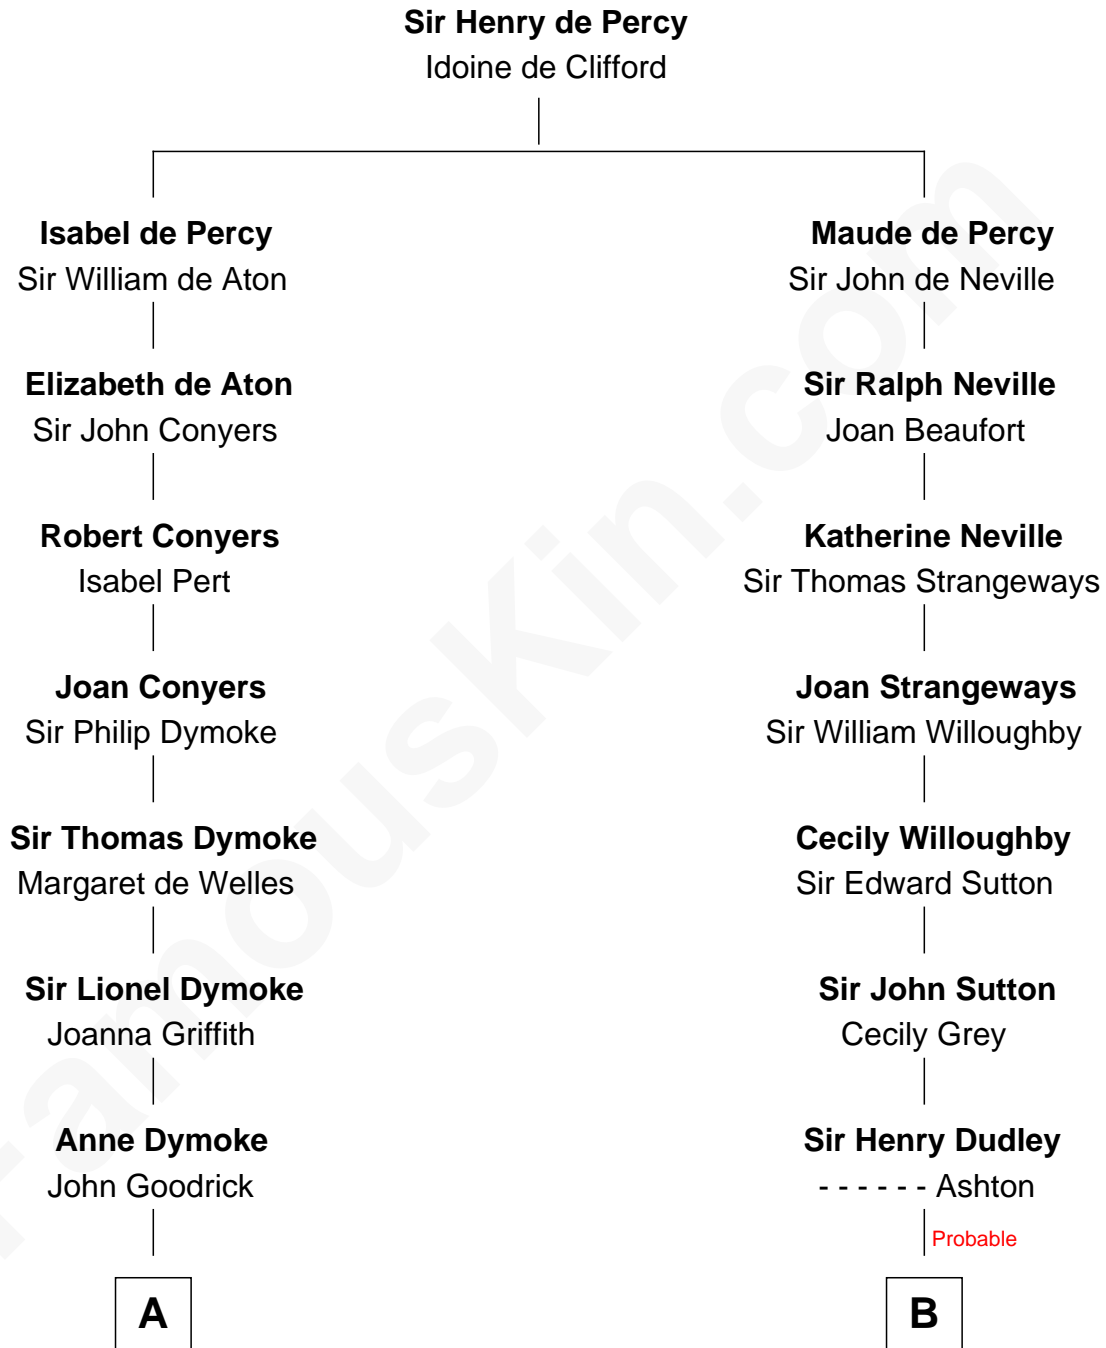

FamousKin.com Relationship Chart of

Dave Cowens
NBA Hall of Famer

21st cousin of

Kate Upton
Sports Illustrated Swimsuit Cover Model

C

Thomas Albert Atwood

Priscilla Ann Kelly

Charles Albert Atwood