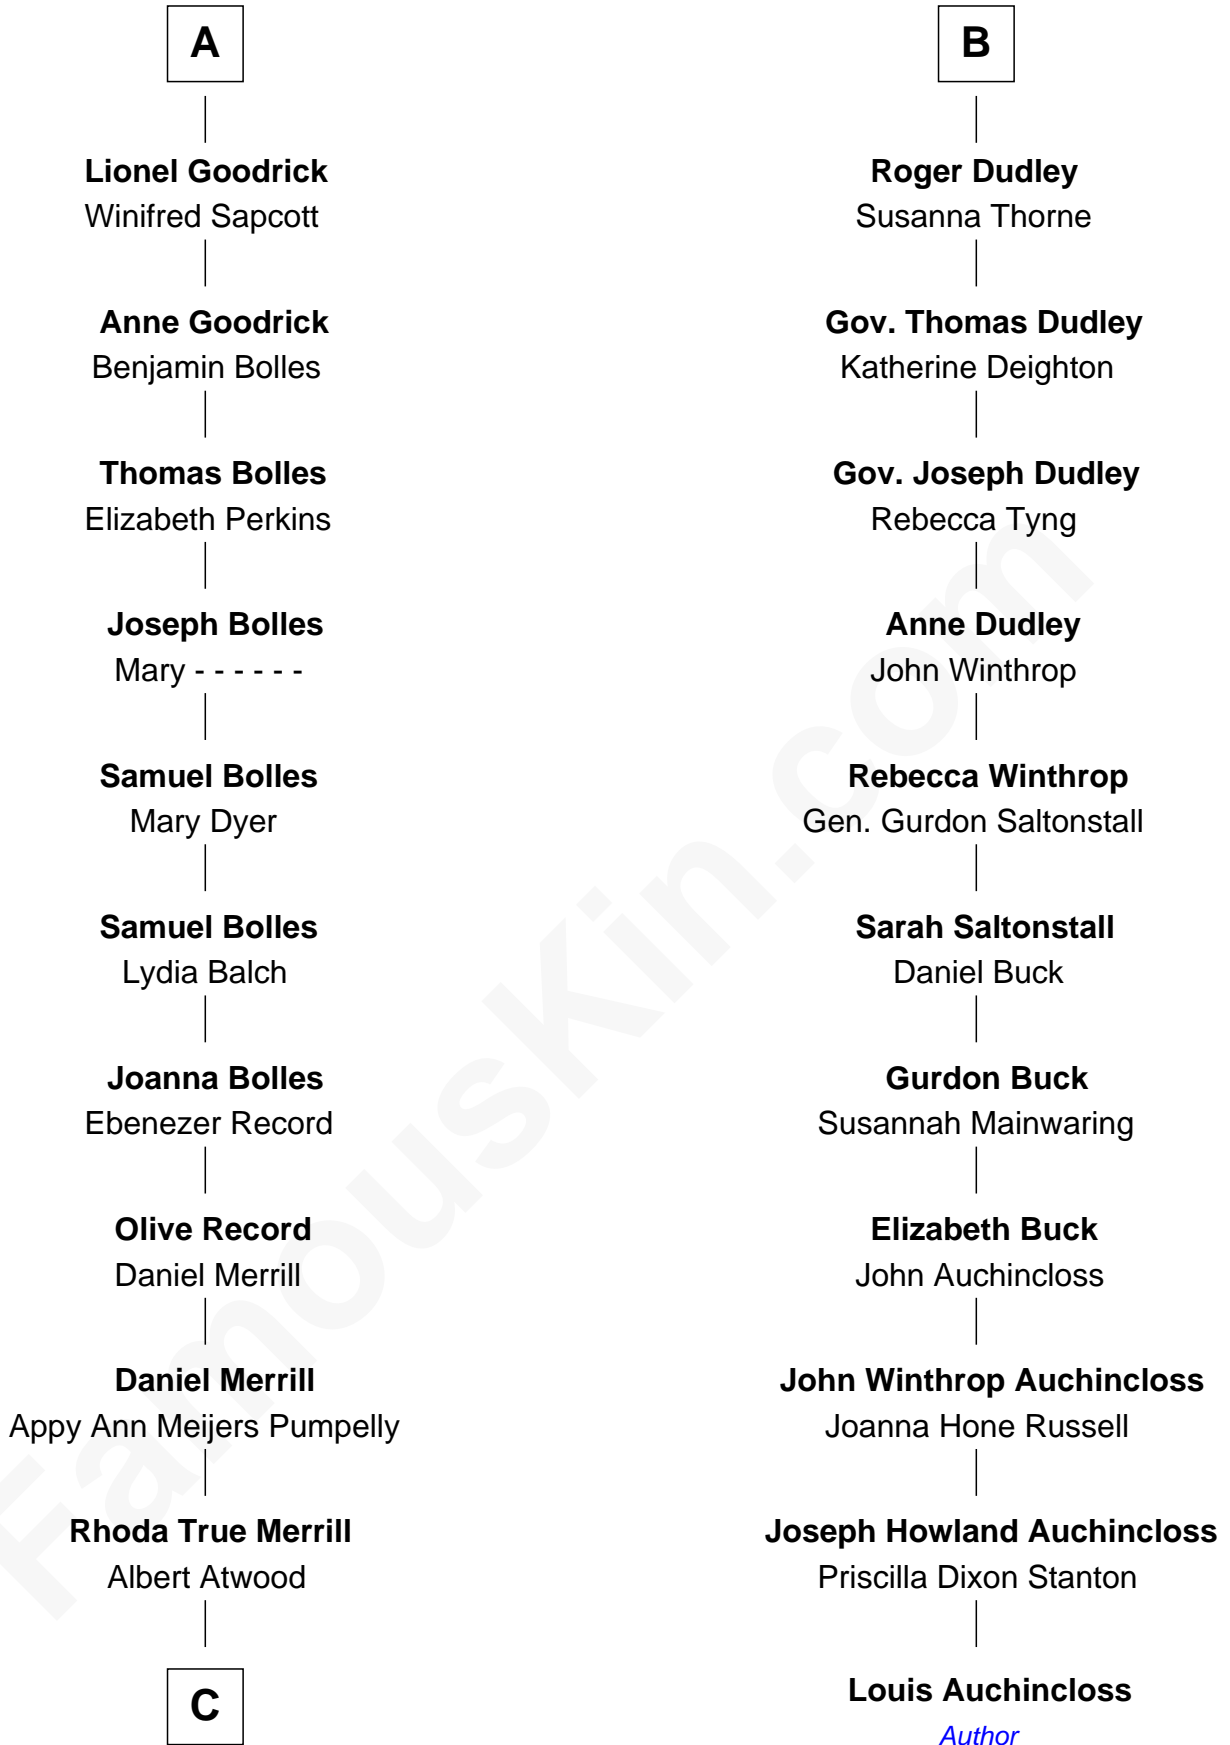

FamousKin.com Relationship Chart of

Dave Cowens

NBA Hall of Famer

17th cousin 4 times removed of

Louis Auchincloss

Author

C

—
Thomas Albert Atwood

Priscilla Ann Kelly

—
Charles Albert Atwood

Mina Sylvia Cundiff

—
Stanley True Atwood

Dorothy Ann Ulrich

—
Ruth Ellen Atwood

John Joseph Cowens

—
Dave Cowens