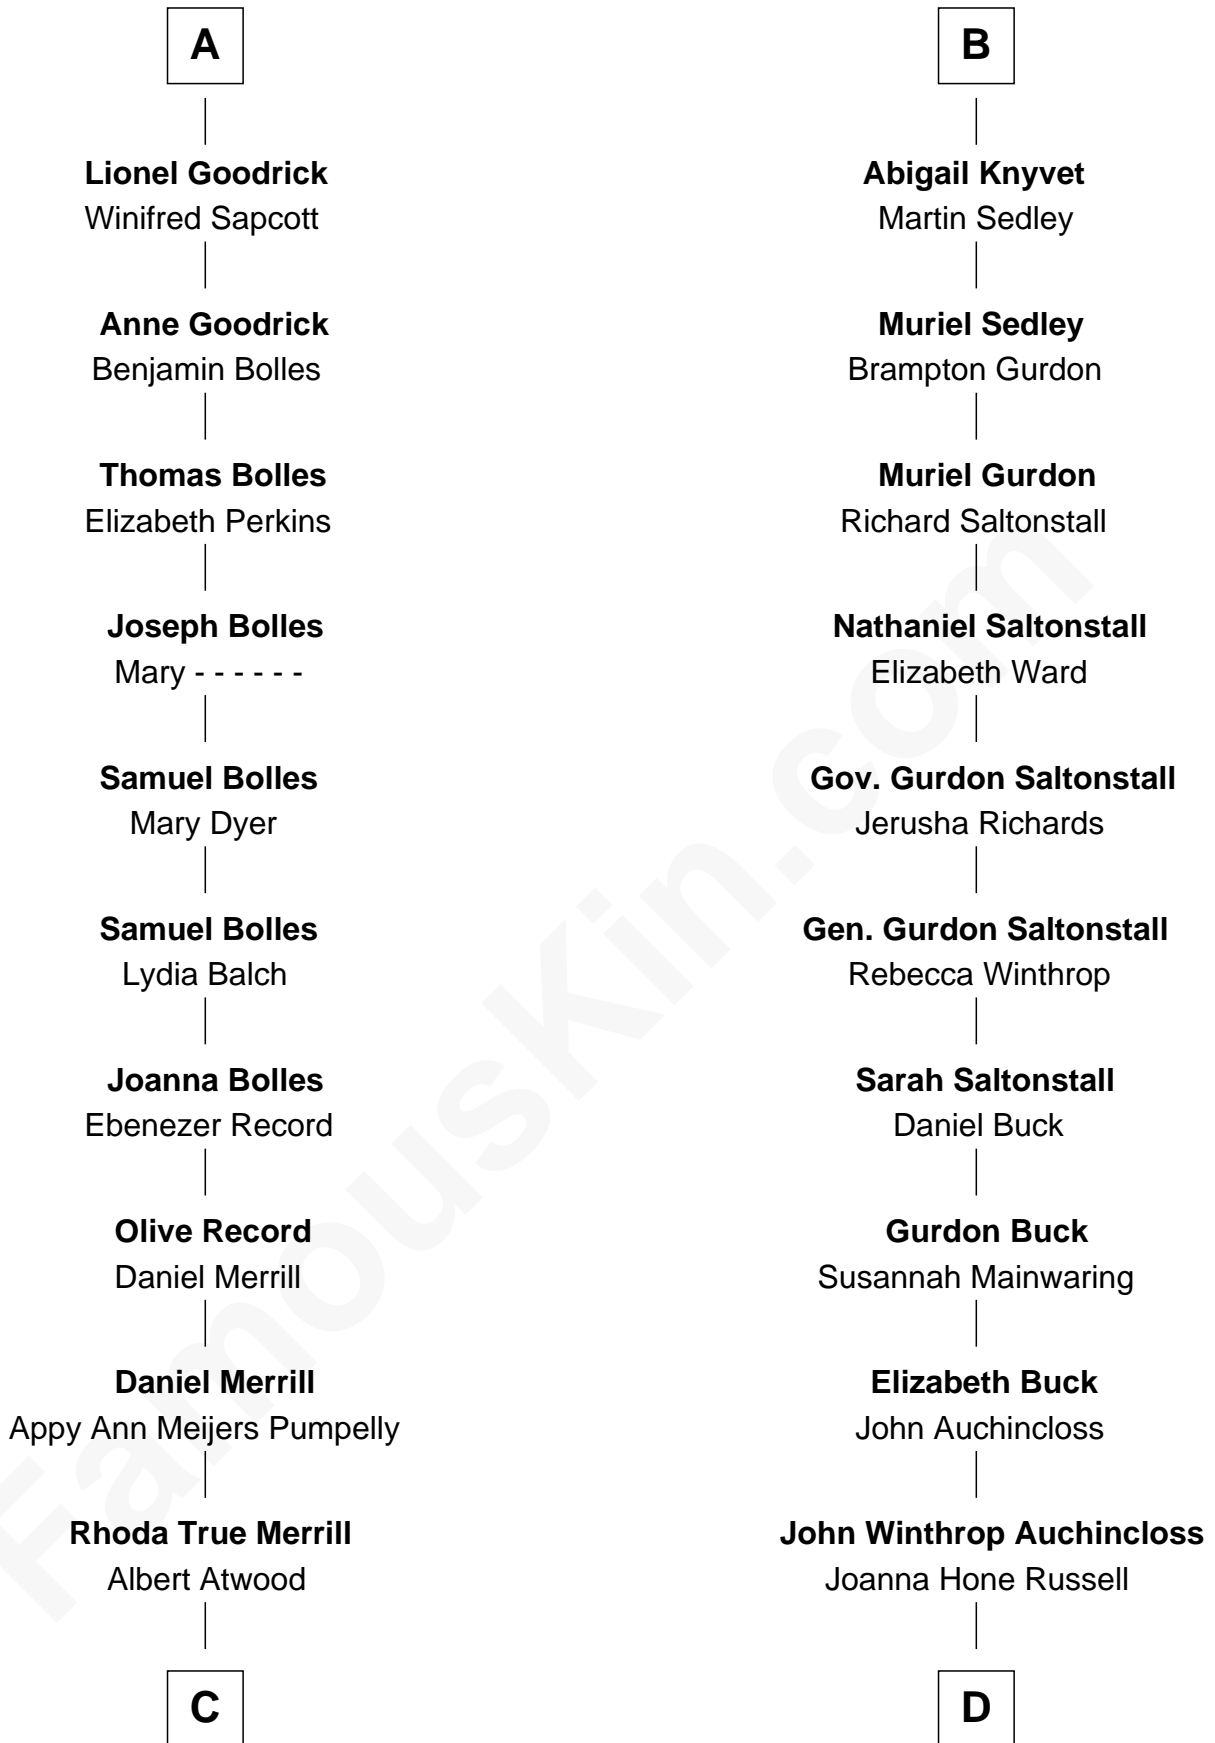

FamousKin.com Relationship Chart of

Dave Cowens

NBA Hall of Famer

18th cousin 3 times removed of

Louis Auchincloss

Author

C

Thomas Albert Atwood

Priscilla Ann Kelly

Charles Albert Atwood

Mina Sylvia Cundiff

Stanley True Atwood

Dorothy Ann Ulrich

Ruth Ellen Atwood

John Joseph Cowens

Dave Cowens