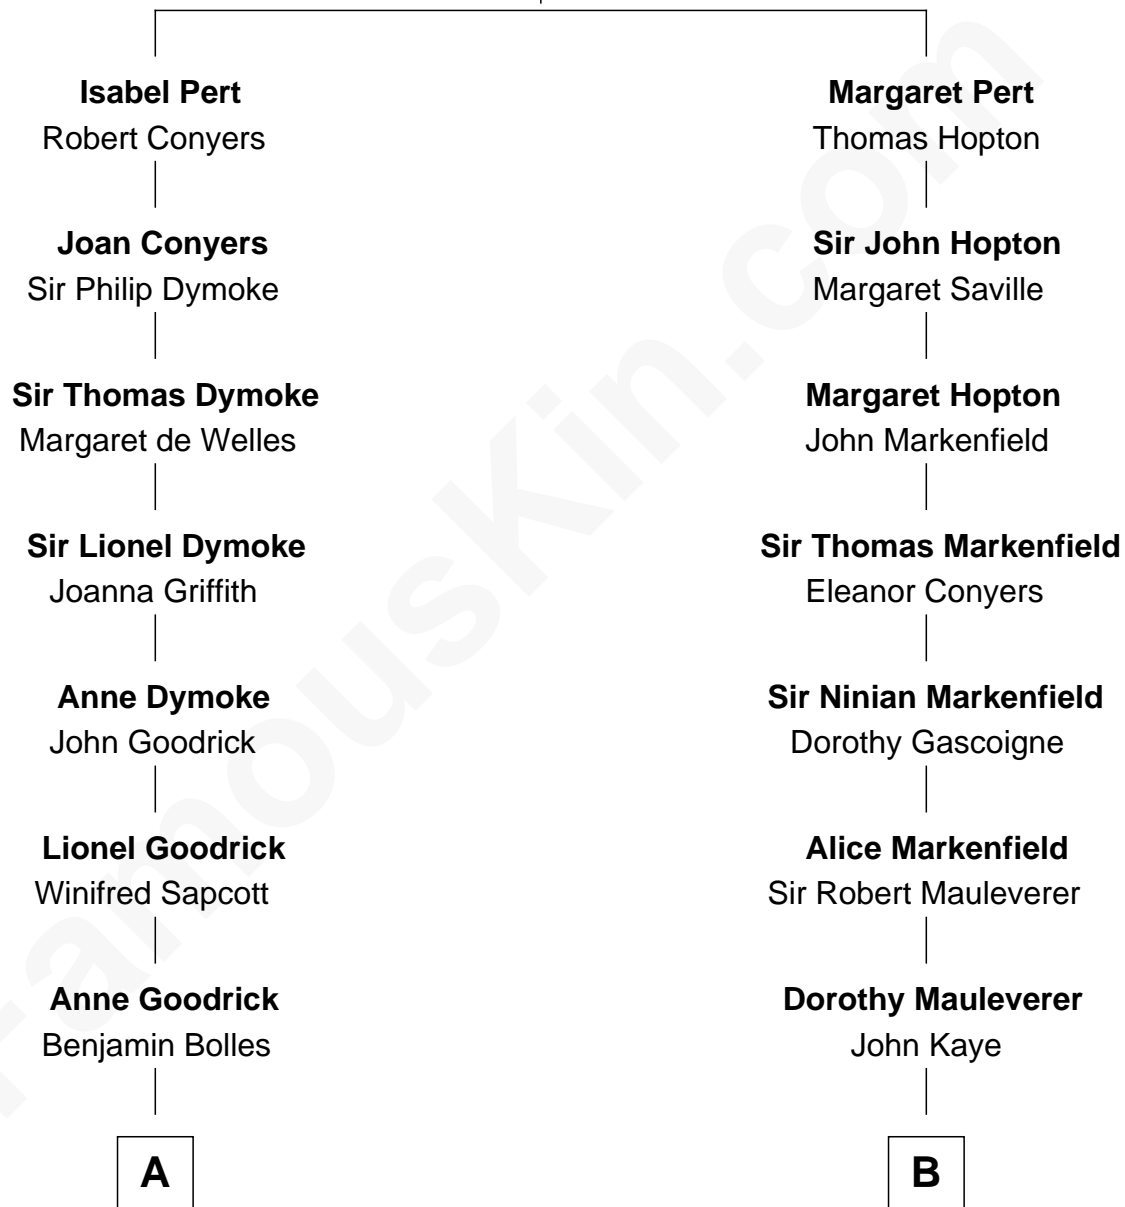

# FamousKin.com Relationship Chart of

**Dave Cowens**

*NBA Hall of Famer*

18th cousin 1 time removed of

**Louis Auchincloss**

*Author*

**William Pert**  
Joan le Scrope

**C**

**Stanley True Atwood**

Dorothy Ann Ulrich

**Ruth Ellen Atwood**

John Joseph Cowens

**Dave Cowens**

*NBA Hall of Famer*

**D**

**Joseph Howland Auchincloss**

Priscilla Dixon Stanton

**Louis Auchincloss**

*Author*

FamousKin.com