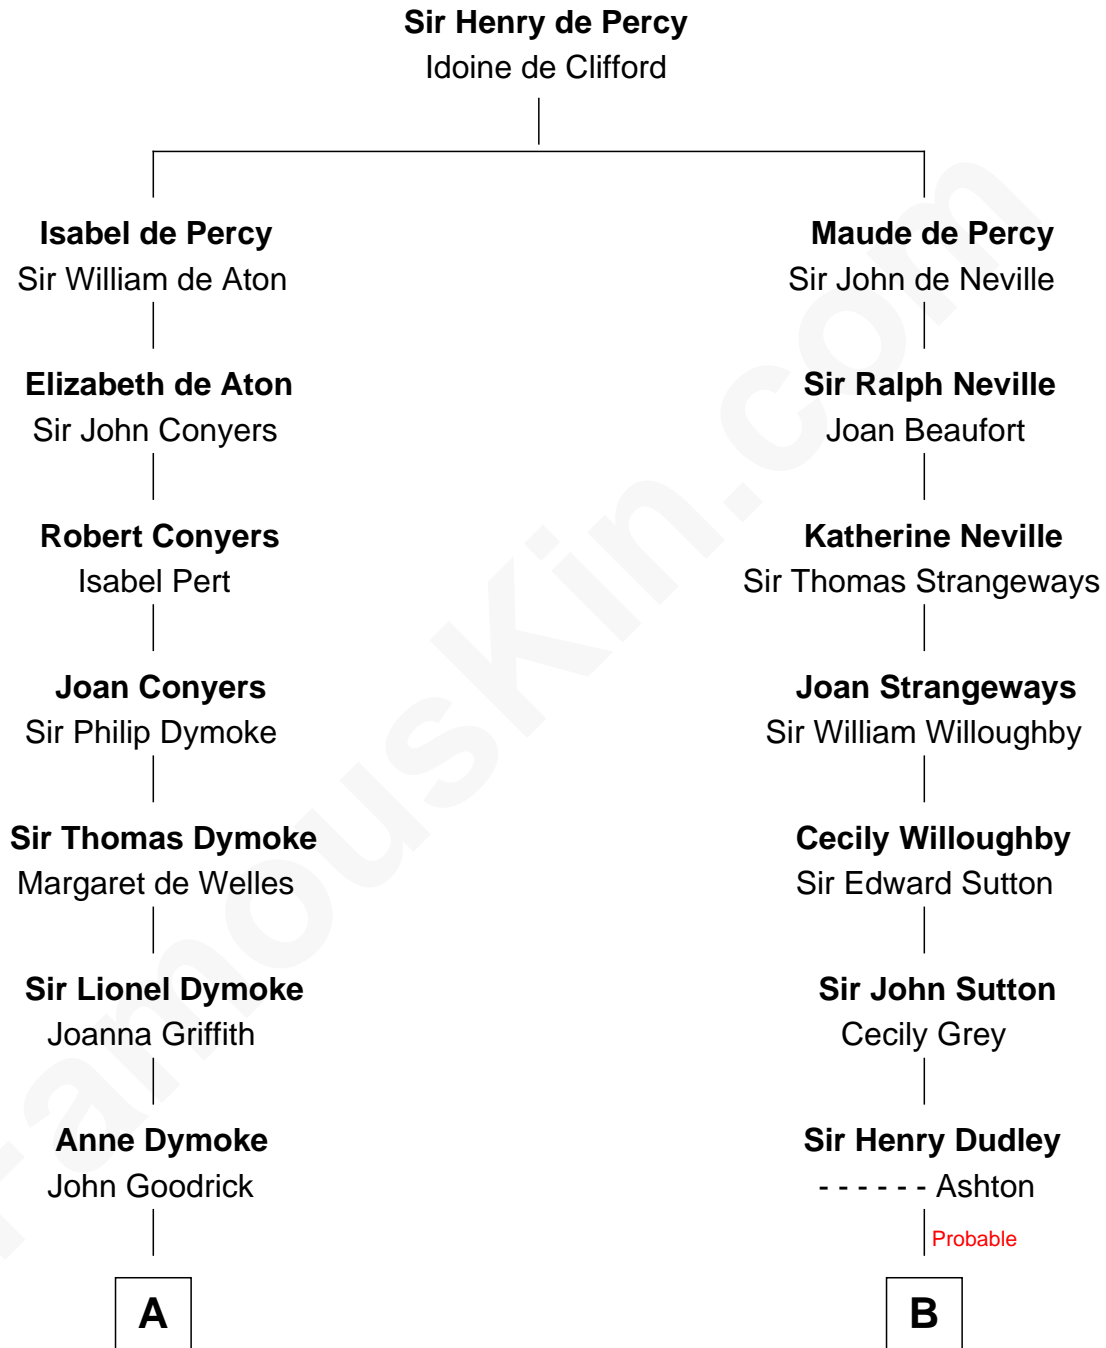

FamousKin.com Relationship Chart of

Dave Cowens

NBA Hall of Famer

17th cousin 4 times removed of

Louis Auchincloss

Author

C

—
Thomas Albert Atwood

Priscilla Ann Kelly

—
Charles Albert Atwood

Mina Sylvia Cundiff

—
Stanley True Atwood

Dorothy Ann Ulrich

—
Ruth Ellen Atwood

John Joseph Cowens

—
Dave Cowens