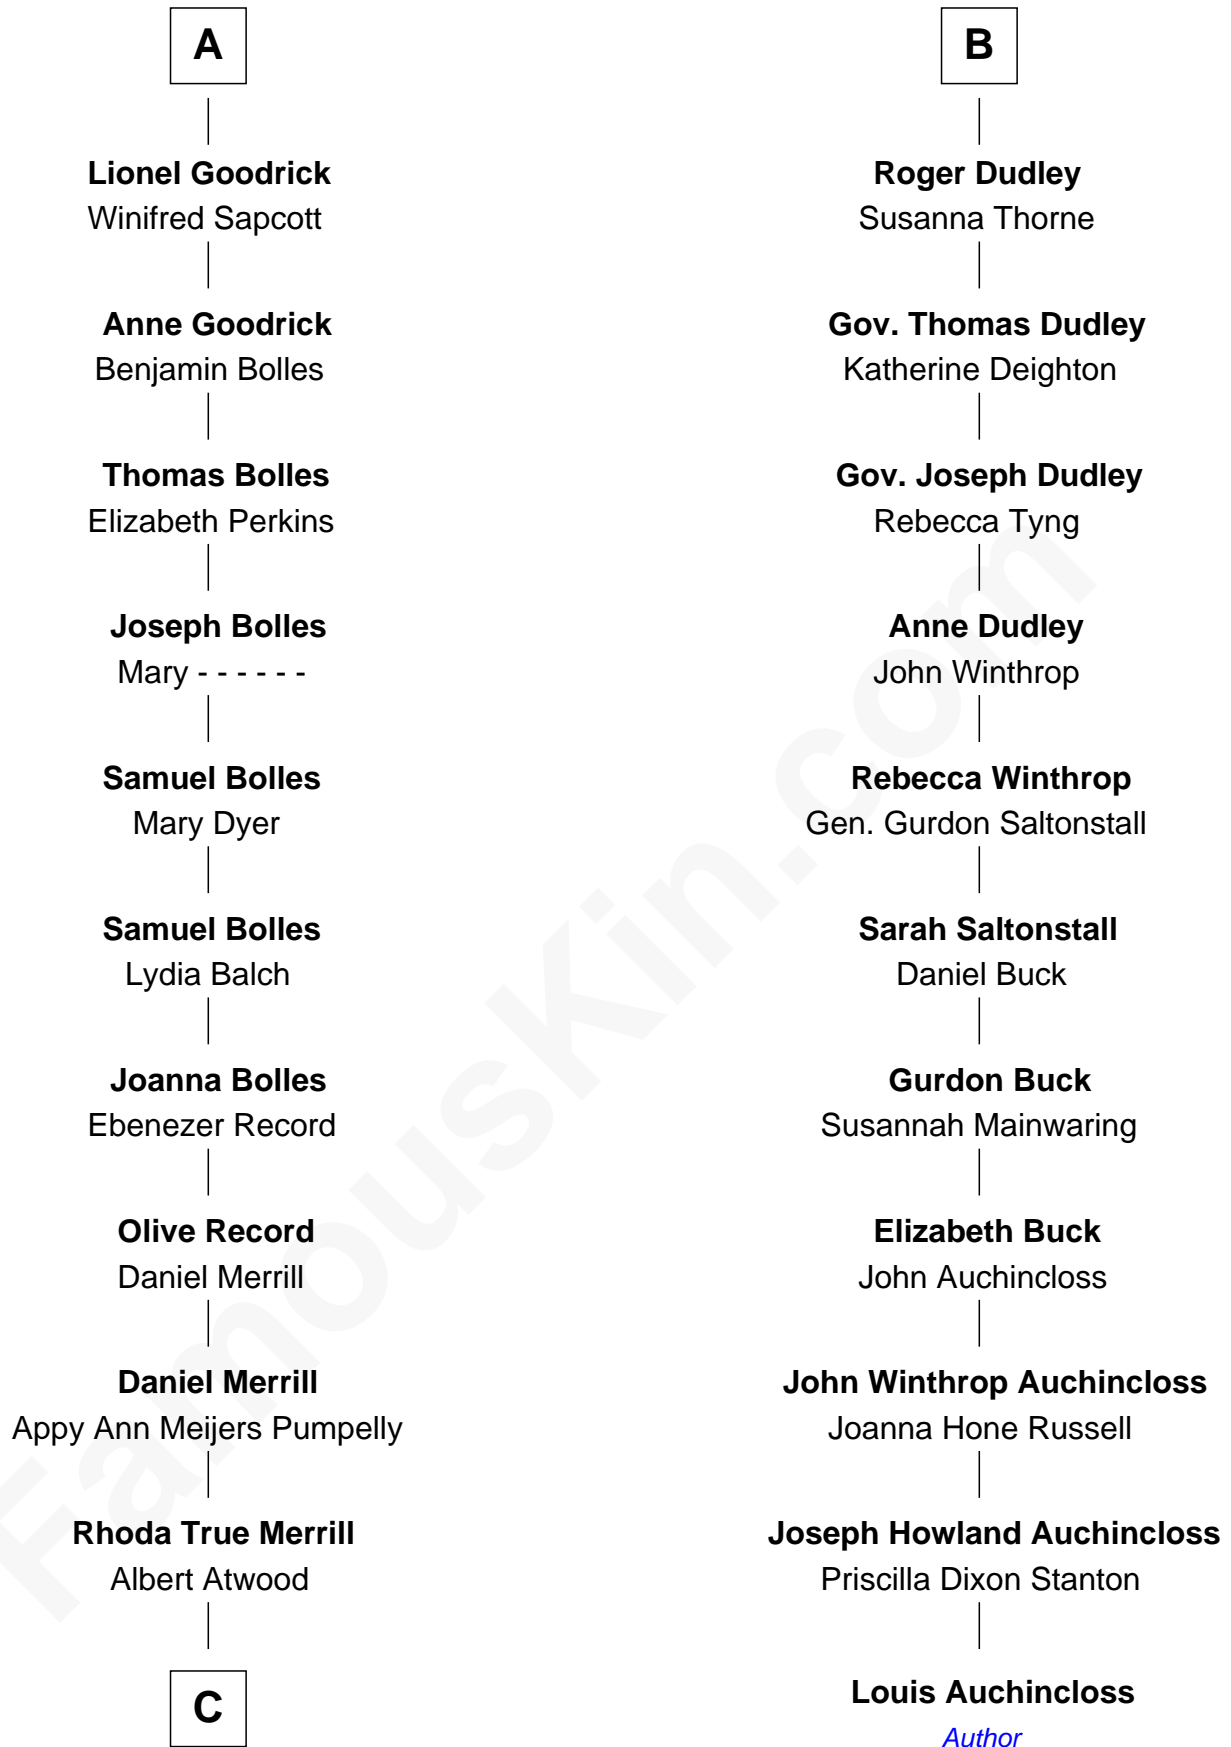

FamousKin.com Relationship Chart of

Dave Cowens

NBA Hall of Famer

17th cousin 4 times removed of

Louis Auchincloss

Author

C

—
Thomas Albert Atwood

Priscilla Ann Kelly

—
Charles Albert Atwood

Mina Sylvia Cundiff

—
Stanley True Atwood

Dorothy Ann Ulrich

—
Ruth Ellen Atwood

John Joseph Cowens

—
Dave Cowens