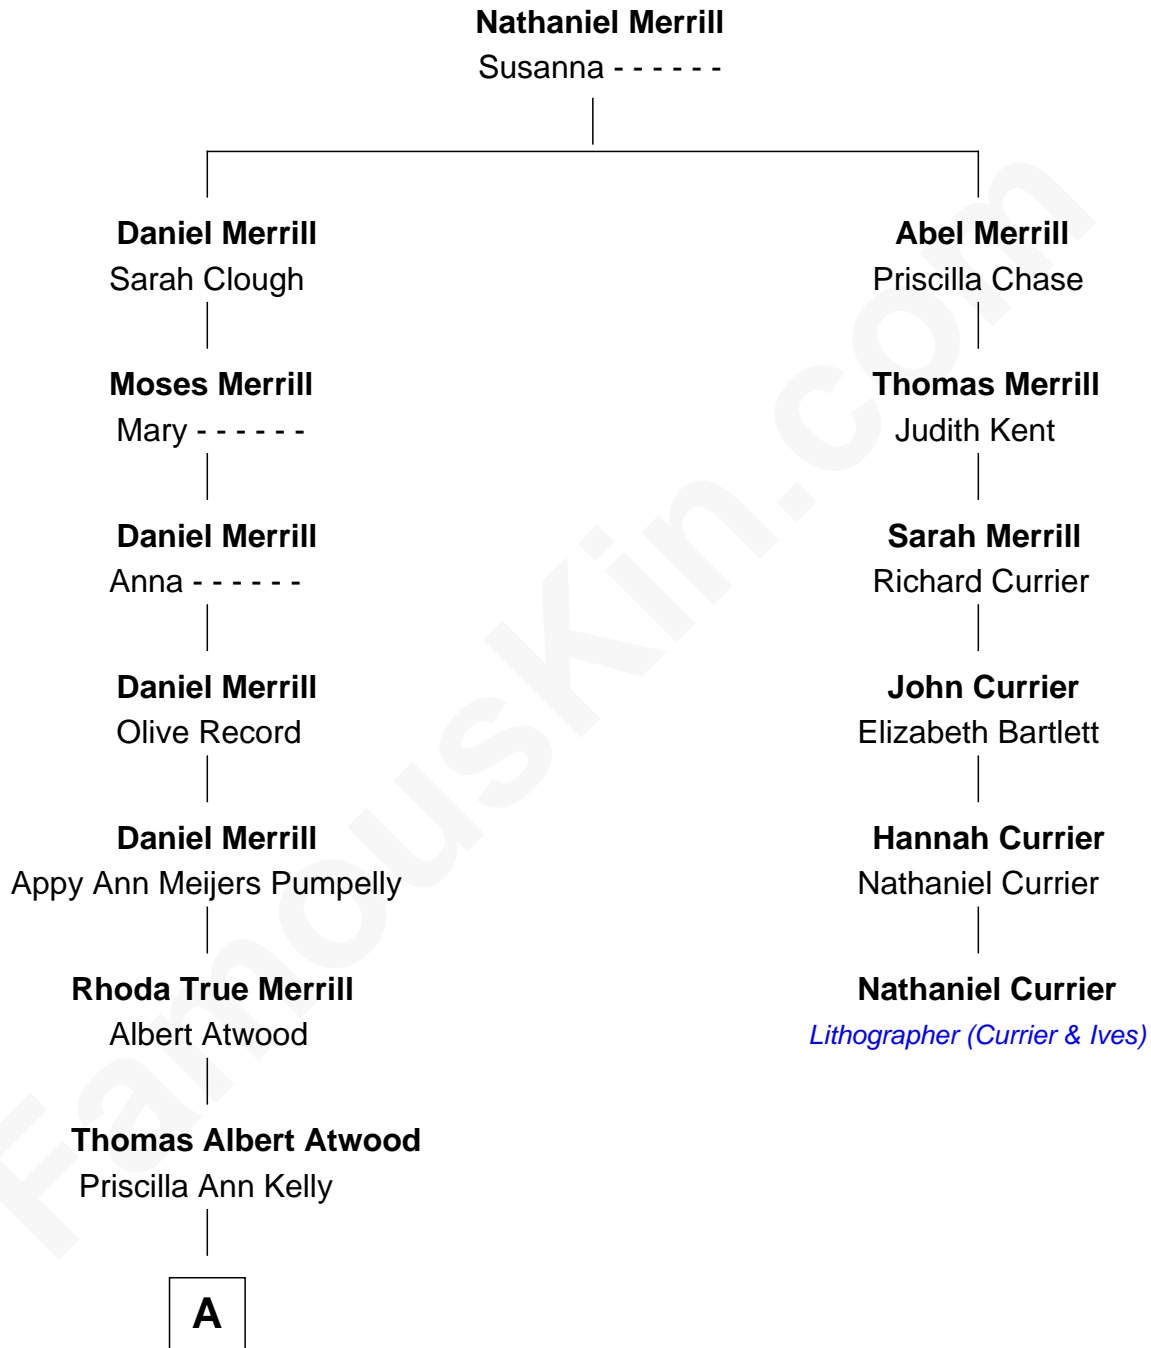

FamousKin.com Relationship Chart of

Dave Cowens

NBA Hall of Famer

5th cousin 5 times removed of

Nathaniel Currier

Lithographer (Currier & Ives)

A

—
Charles Albert Atwood

Mina Sylvia Cundiff

—
Stanley True Atwood

Dorothy Ann Ulrich

—
Ruth Ellen Atwood

John Joseph Cowens

—
Dave Cowens

NBA Hall of Famer

FamousKin.com