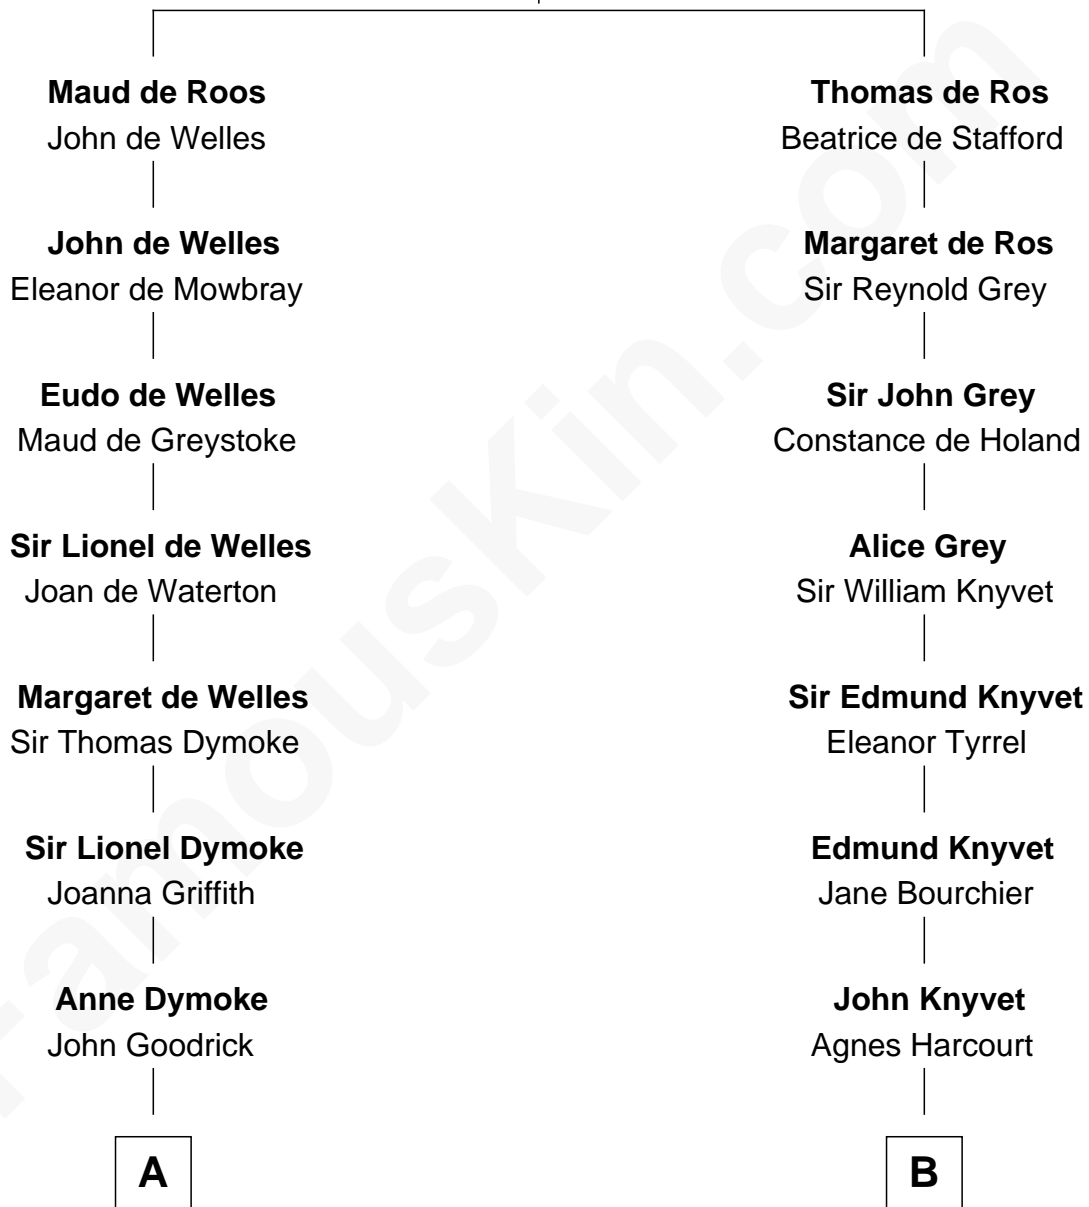

FamousKin.com Relationship Chart of

Dave Cowens

NBA Hall of Famer

20th cousin 1 time removed of

Ted Danson

TV Actor - "Cheers", "CSI"

Sir William de Ros
Margery de Badlesmere

C

Thomas Albert Atwood

Priscilla Ann Kelly

Charles Albert Atwood

Mina Sylvia Cundiff

Stanley True Atwood

Dorothy Ann Ulrich

Ruth Ellen Atwood

John Joseph Cowens