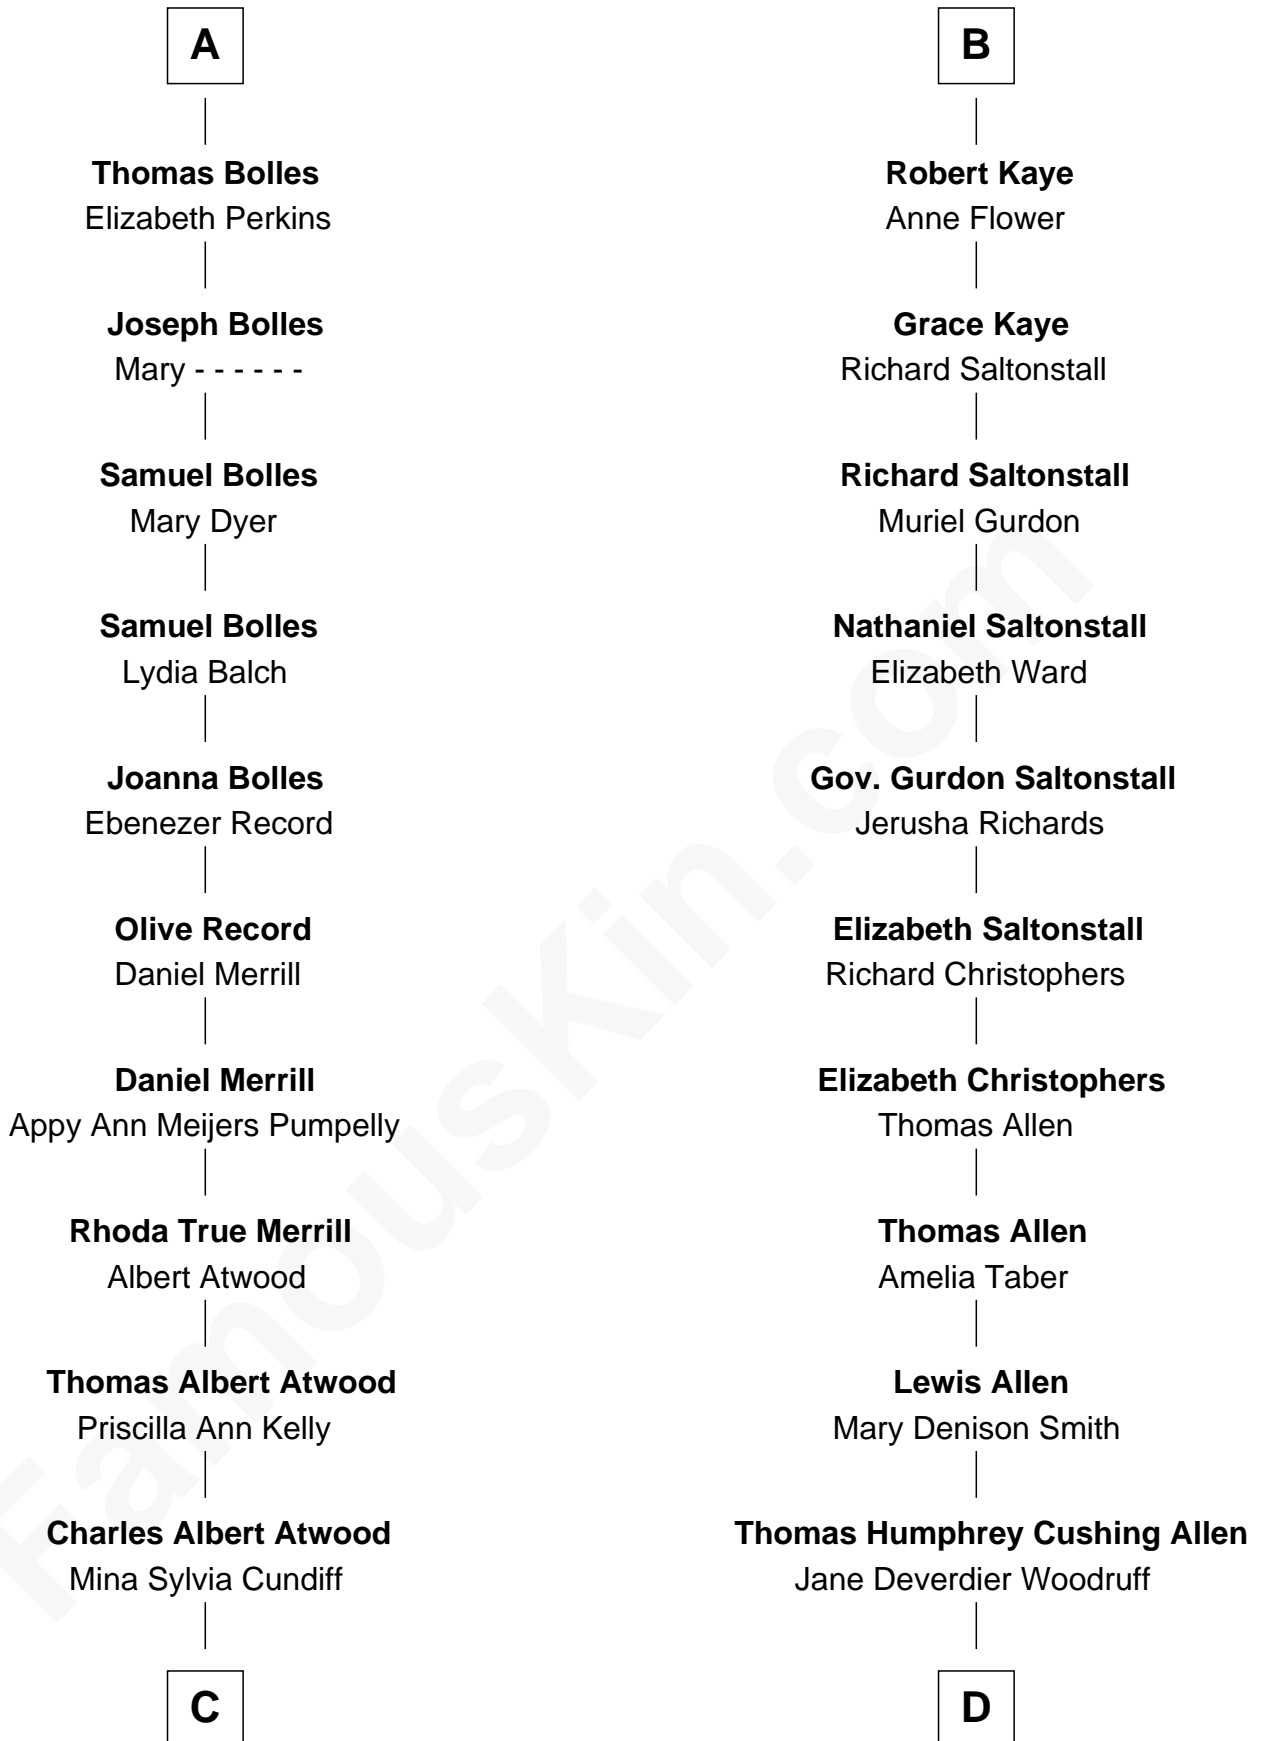

FamousKin.com Relationship Chart of

Dave Cowens

NBA Hall of Famer

19th cousin 1 time removed of

Ted Danson

TV Actor - "Cheers", "CSI"

William Pert
Joan le Scrope

C