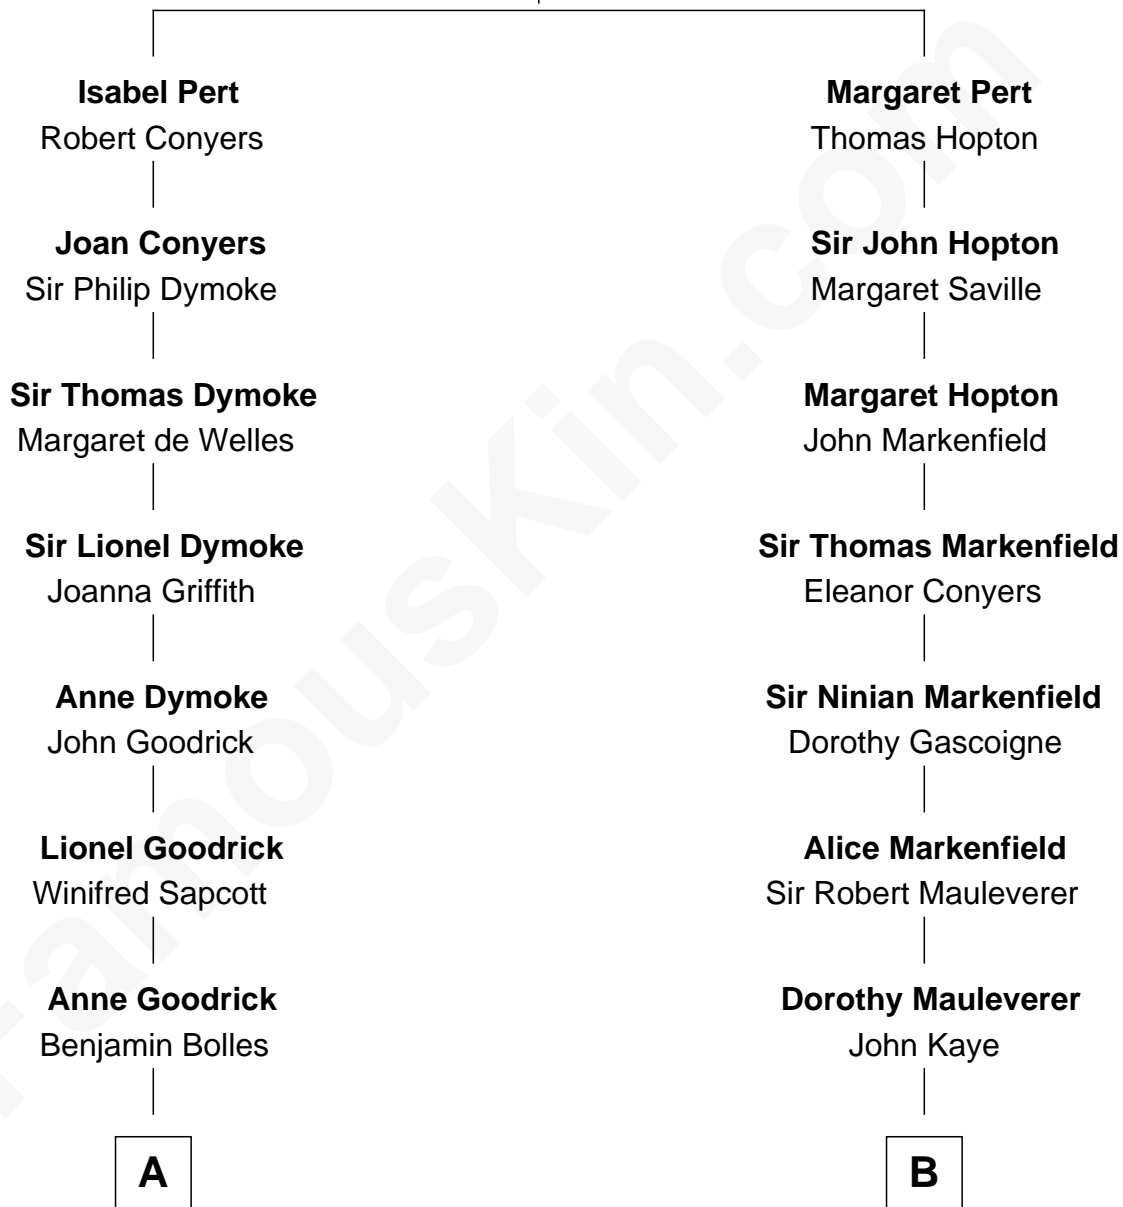

FamousKin.com Relationship Chart of

Dave Cowens

NBA Hall of Famer

19th cousin 1 time removed of

Ted Danson

TV Actor - "Cheers", "CSI"

William Pert
Joan le Scrope

C

Virginia Reakirt Thompson

Anna Louise Allen

Edward Bridge Danson

Edward Bridge Danson

Jessica Harriet MacMaster

Ted Danson

TV Actor - "Cheers", "CSI"