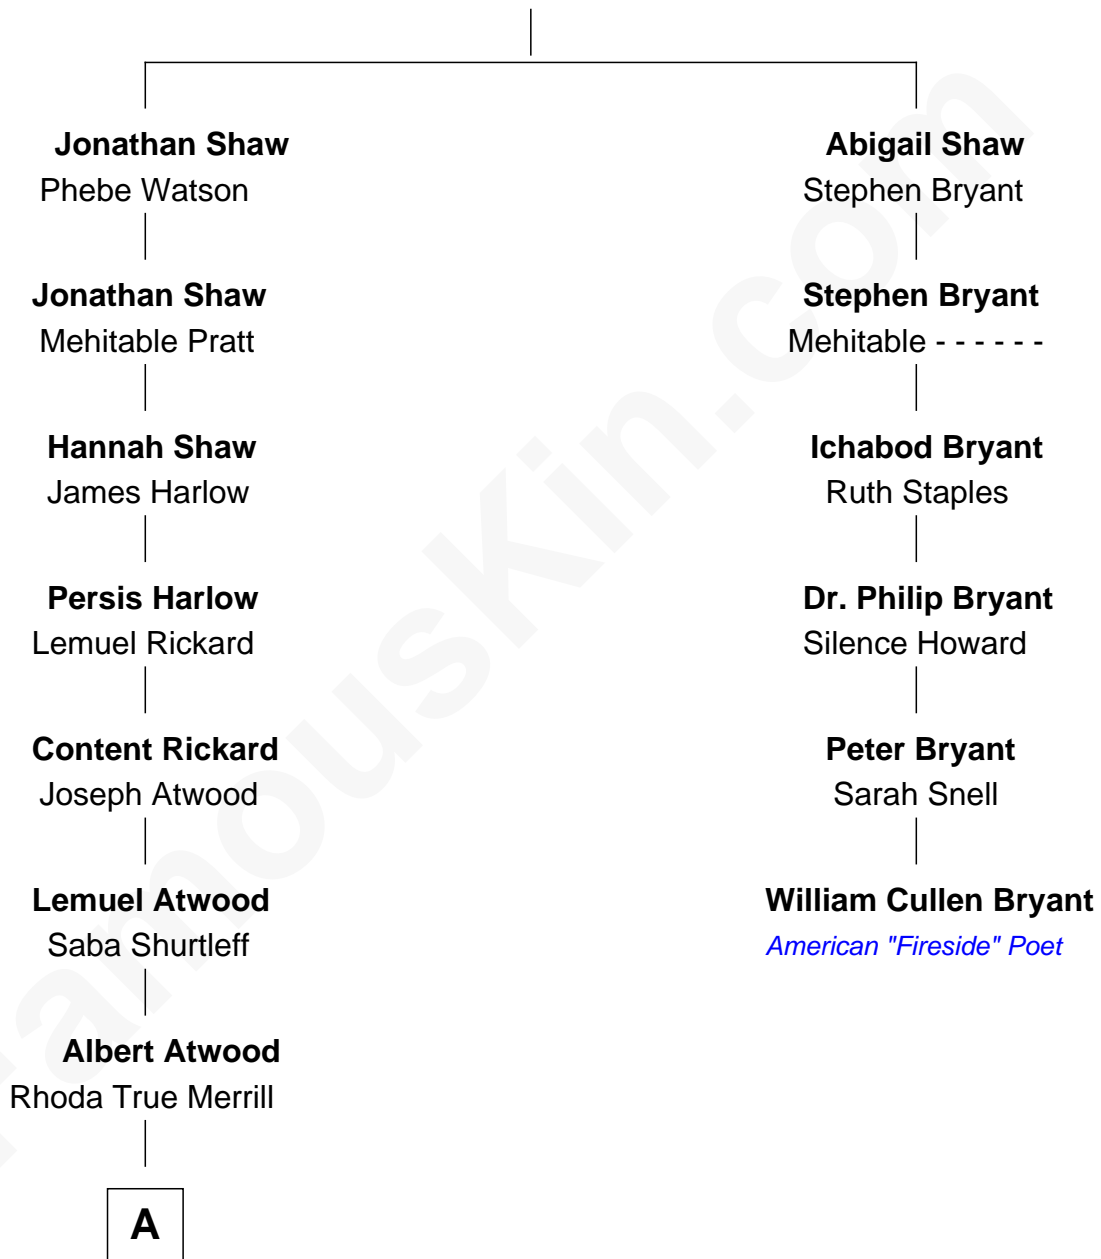

# FamousKin.com Relationship Chart of

**Dave Cowens**

*NBA Hall of Famer*

5th cousin 6 times removed of

**William Cullen Bryant**

*American "Fireside" Poet*

**John Shaw**

**A**

—  
**Thomas Albert Atwood**

Priscilla Ann Kelly

—  
**Charles Albert Atwood**

Mina Sylvia Cundiff

—  
**Stanley True Atwood**

Dorothy Ann Ulrich

—  
**Ruth Ellen Atwood**

John Joseph Cowens