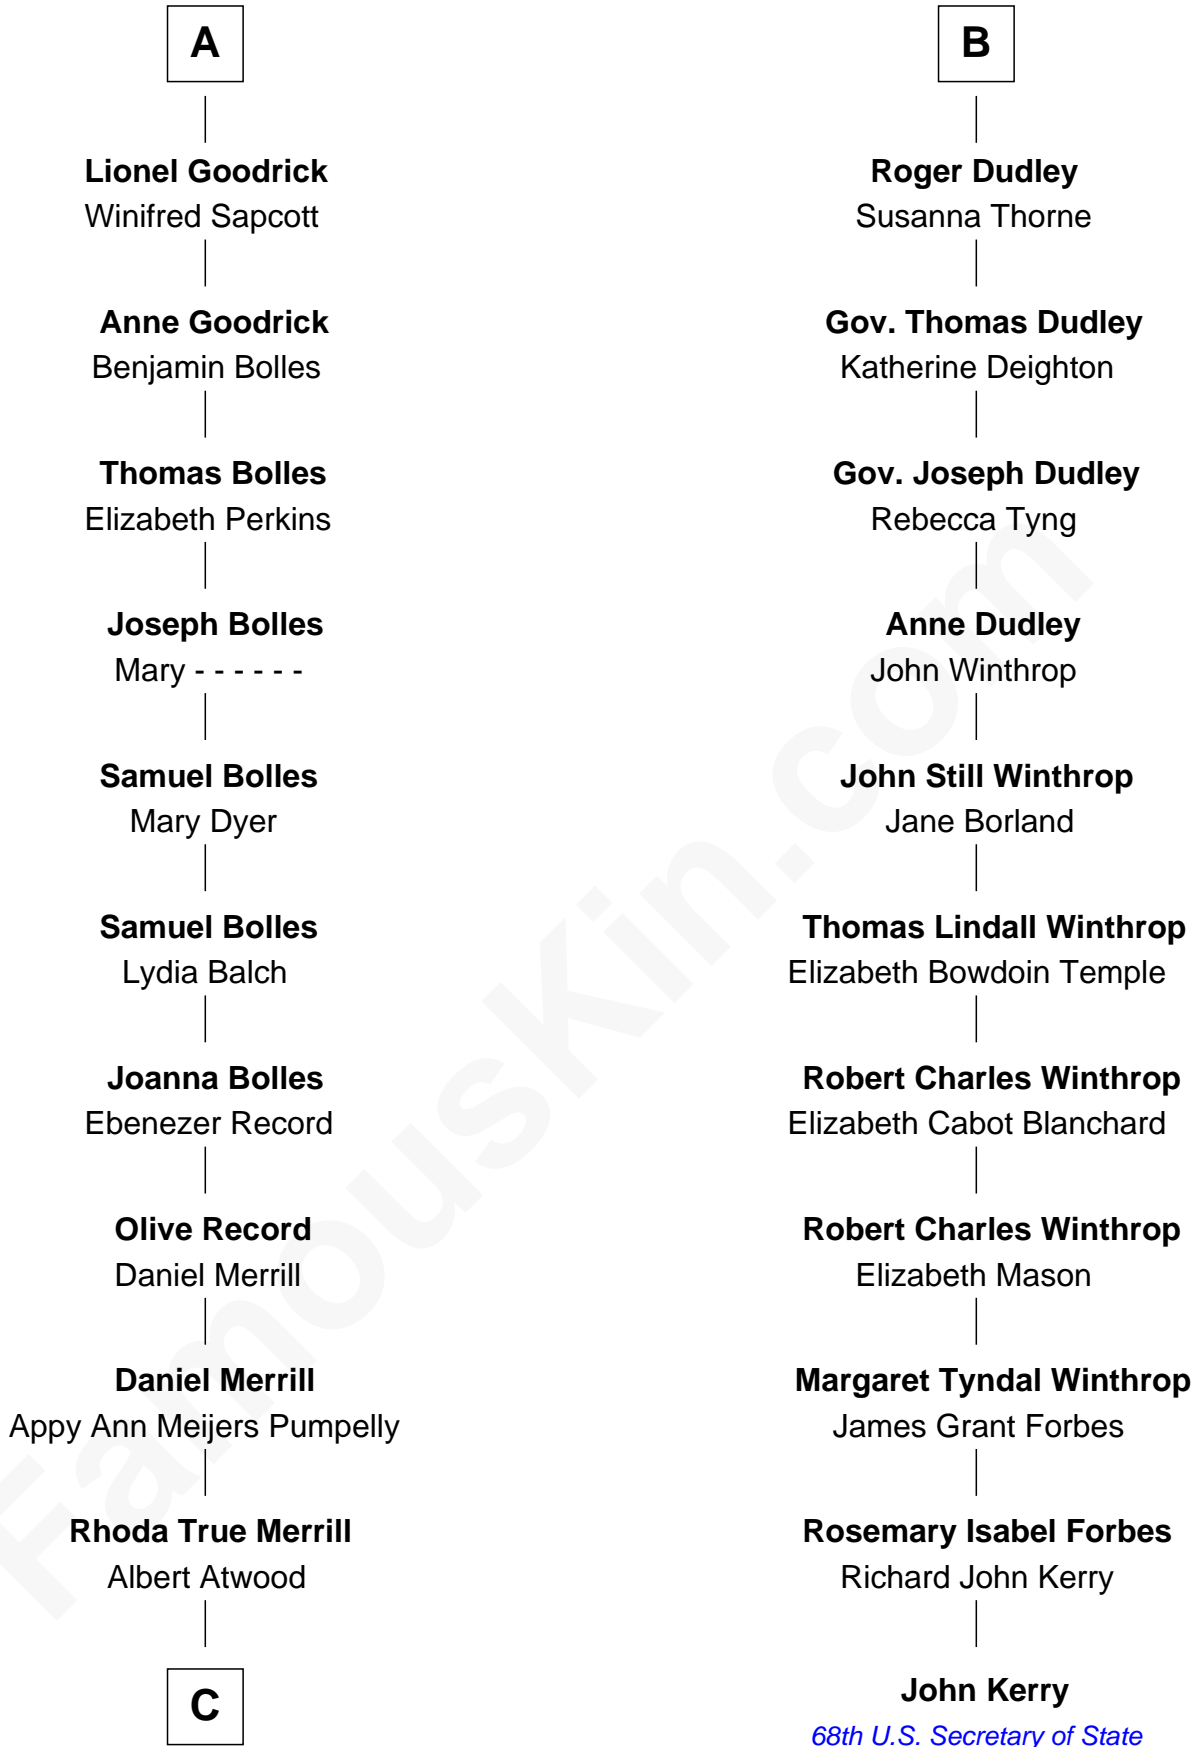

FamousKin.com Relationship Chart of

Dave Cowens

NBA Hall of Famer

17th cousin 4 times removed of

John Kerry

68th U.S. Secretary of State

C

Thomas Albert Atwood