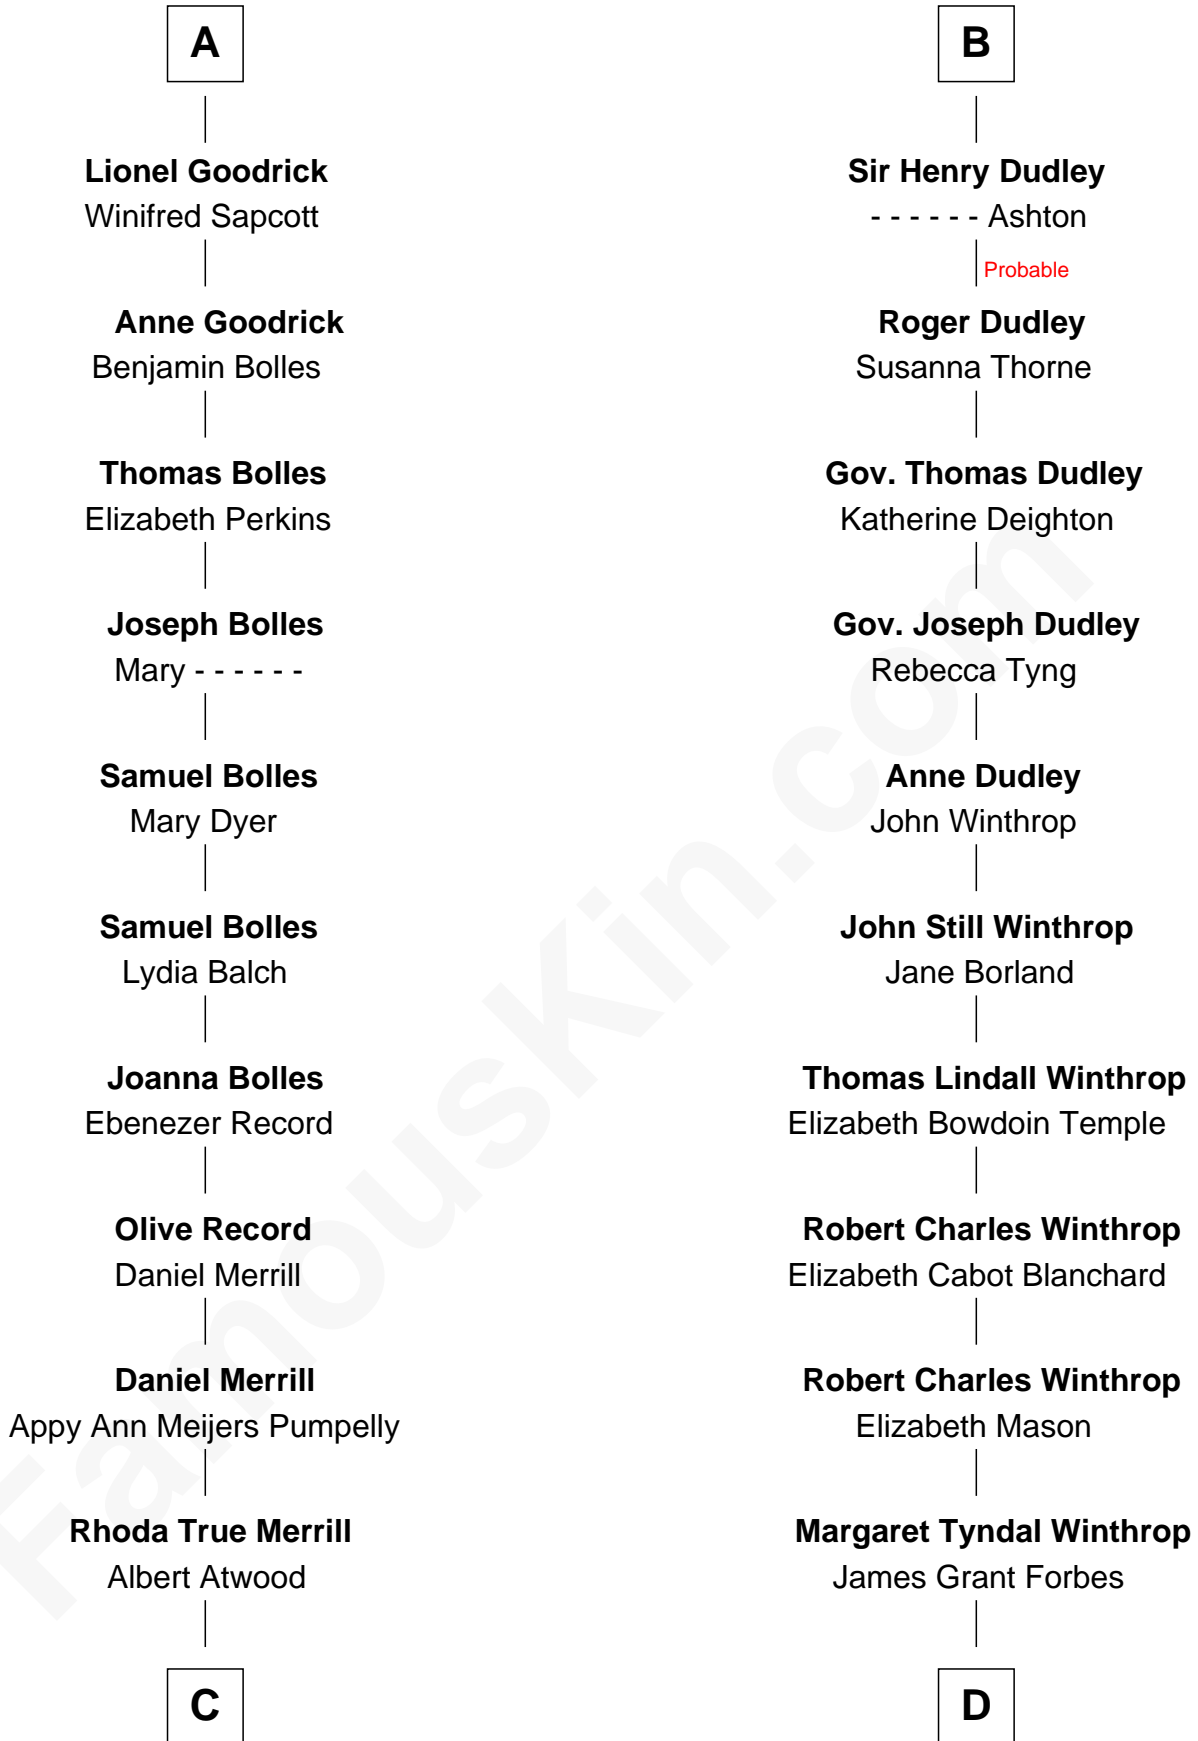

FamousKin.com Relationship Chart of

Dave Cowens

NBA Hall of Famer

18th cousin 3 times removed of

John Kerry

68th U.S. Secretary of State

C

Thomas Albert Atwood