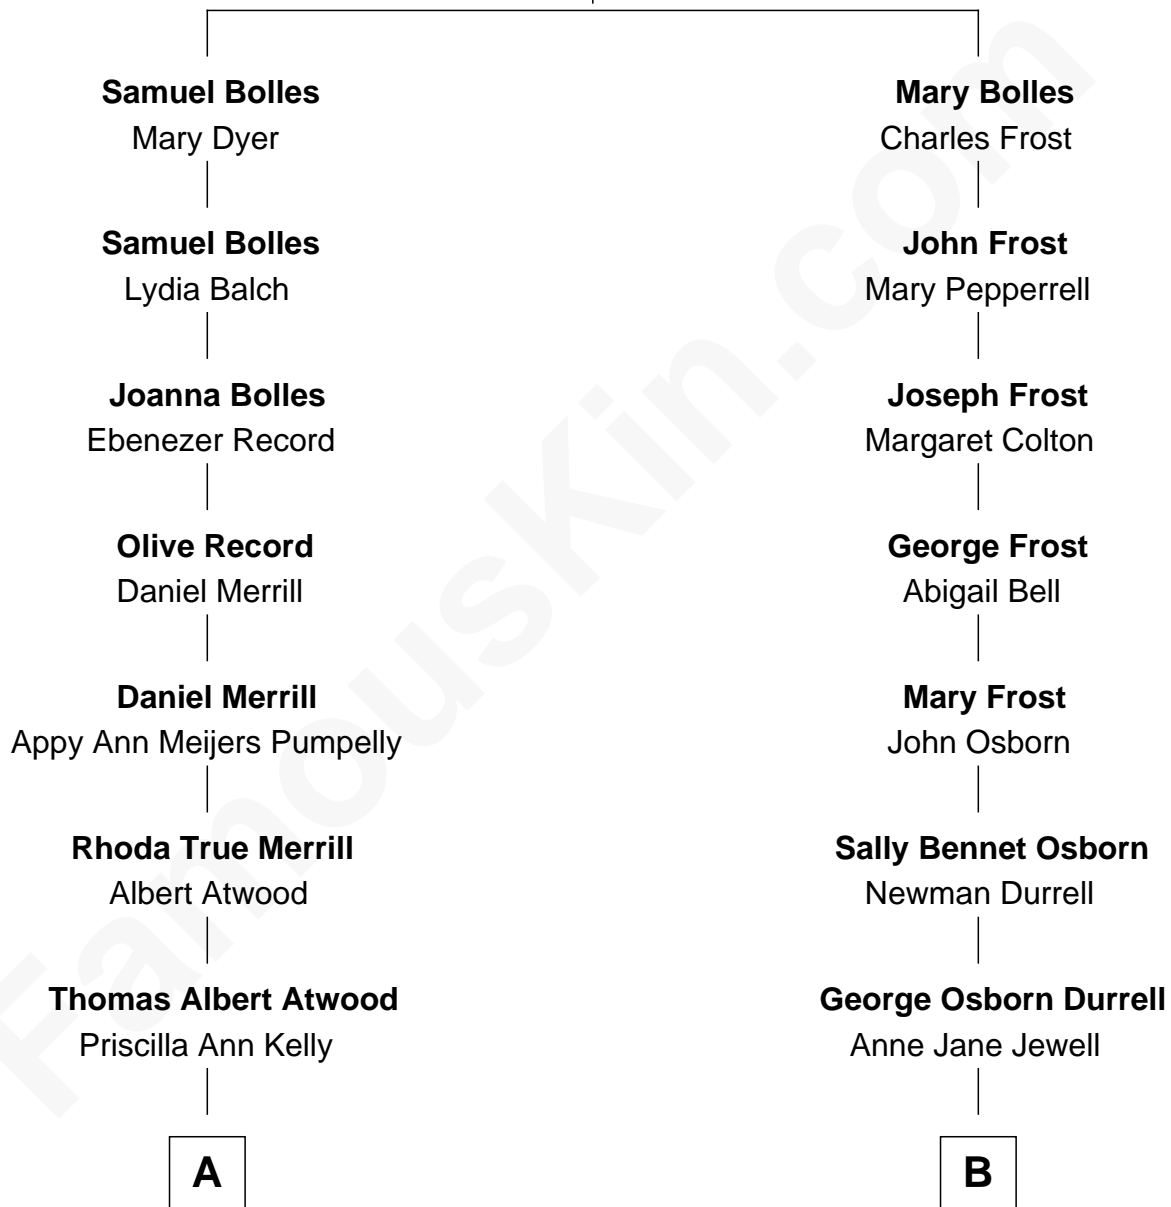

FamousKin.com Relationship Chart of

Dave Cowens

NBA Hall of Famer

9th cousin 1 time removed of

Lucille Ball

TV Actress - "I Love Lucy"

Joseph Bolles

Mary - - - - -

A

Charles Albert Atwood

Mina Sylvia Cundiff

Stanley True Atwood

Dorothy Ann Ulrich

Ruth Ellen Atwood

John Joseph Cowens

Dave Cowens