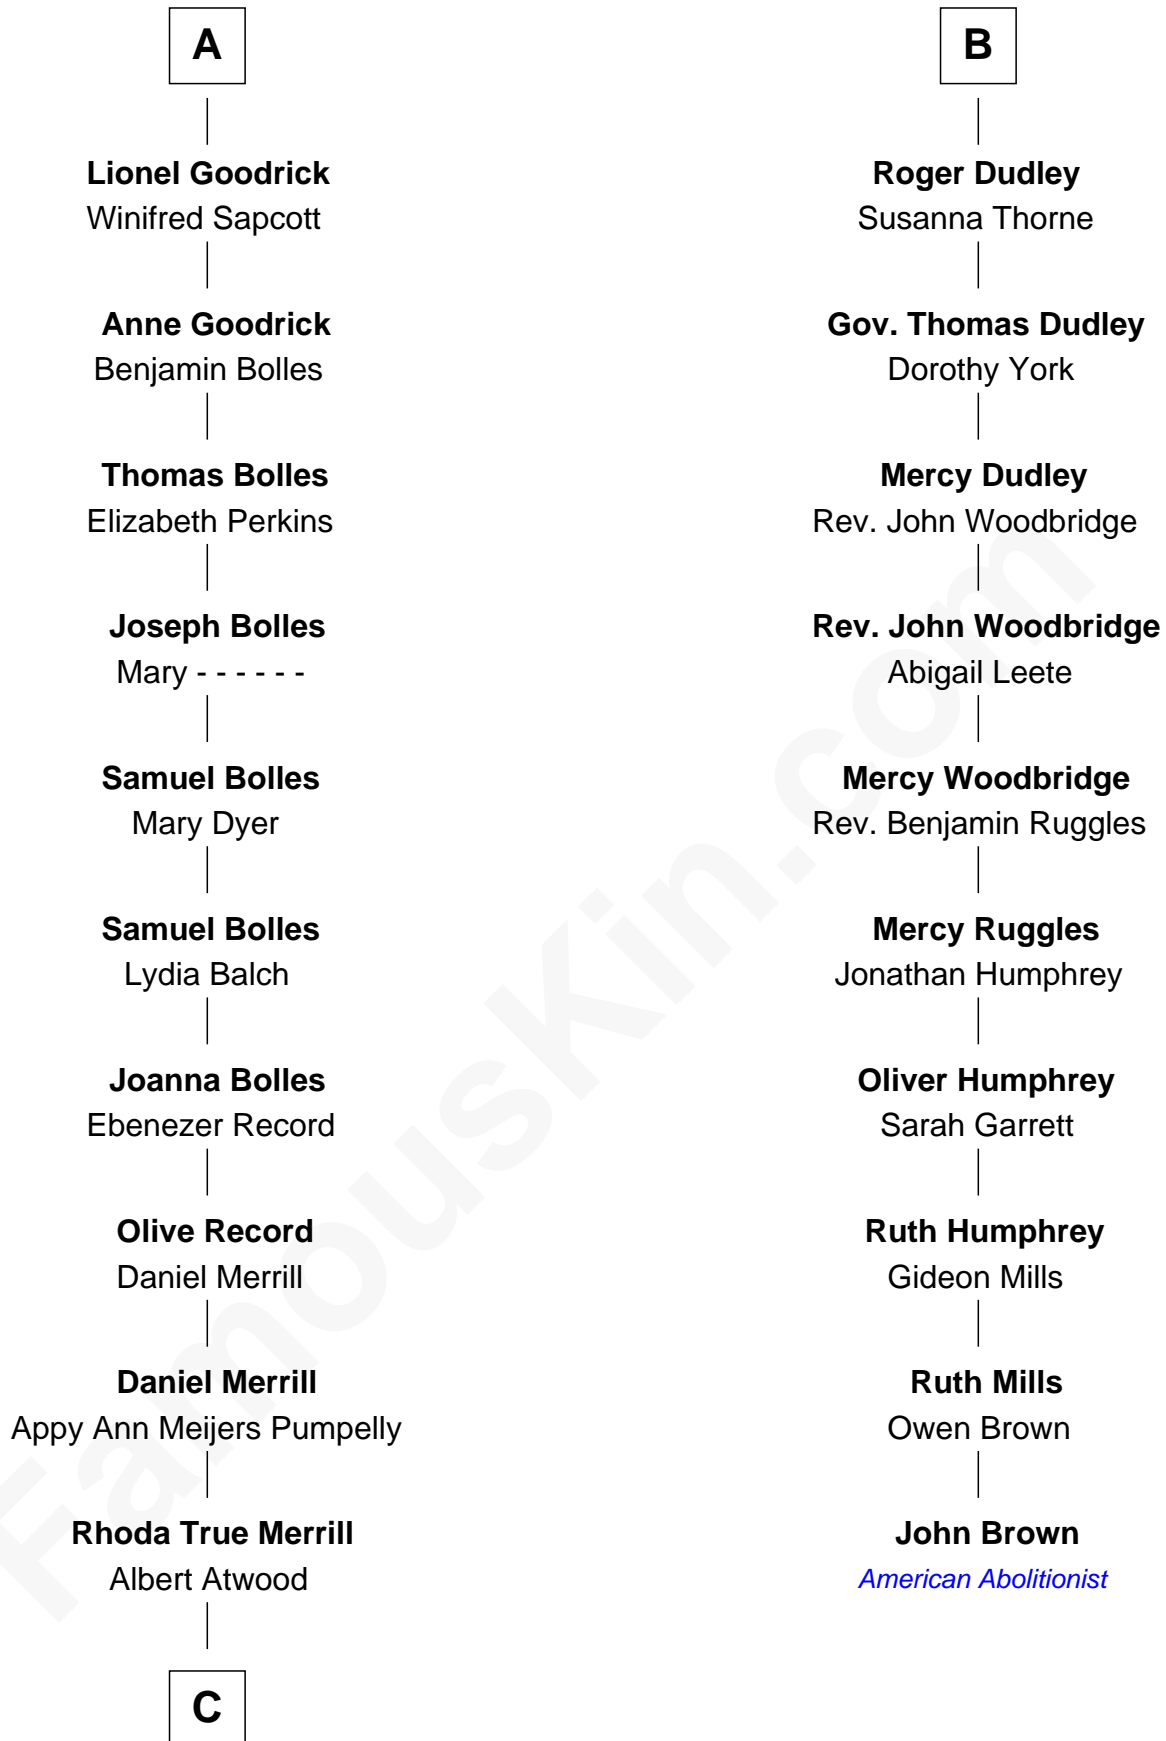

FamousKin.com Relationship Chart of

Dave Cowens

NBA Hall of Famer

16th cousin 5 times removed of

John Brown

American Abolitionist

C

Thomas Albert Atwood

Priscilla Ann Kelly

Charles Albert Atwood

Mina Sylvia Cundiff

Stanley True Atwood

Dorothy Ann Ulrich

Ruth Ellen Atwood

John Joseph Cowens

Dave Cowens