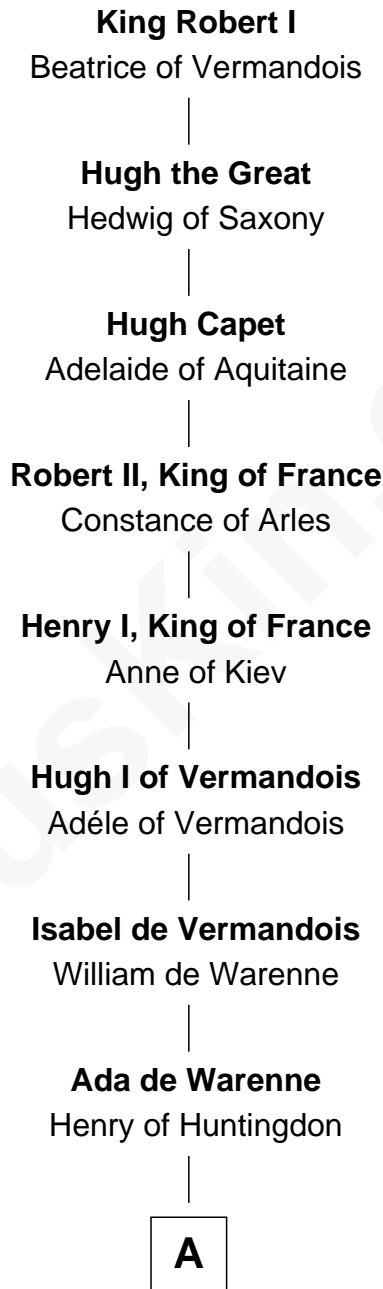

FamousKin.com Relationship Chart of

Dave Cowens

NBA Hall of Famer

32nd Great-grandson of

King Robert I

King of France

B

Sir Lionel Dymoke