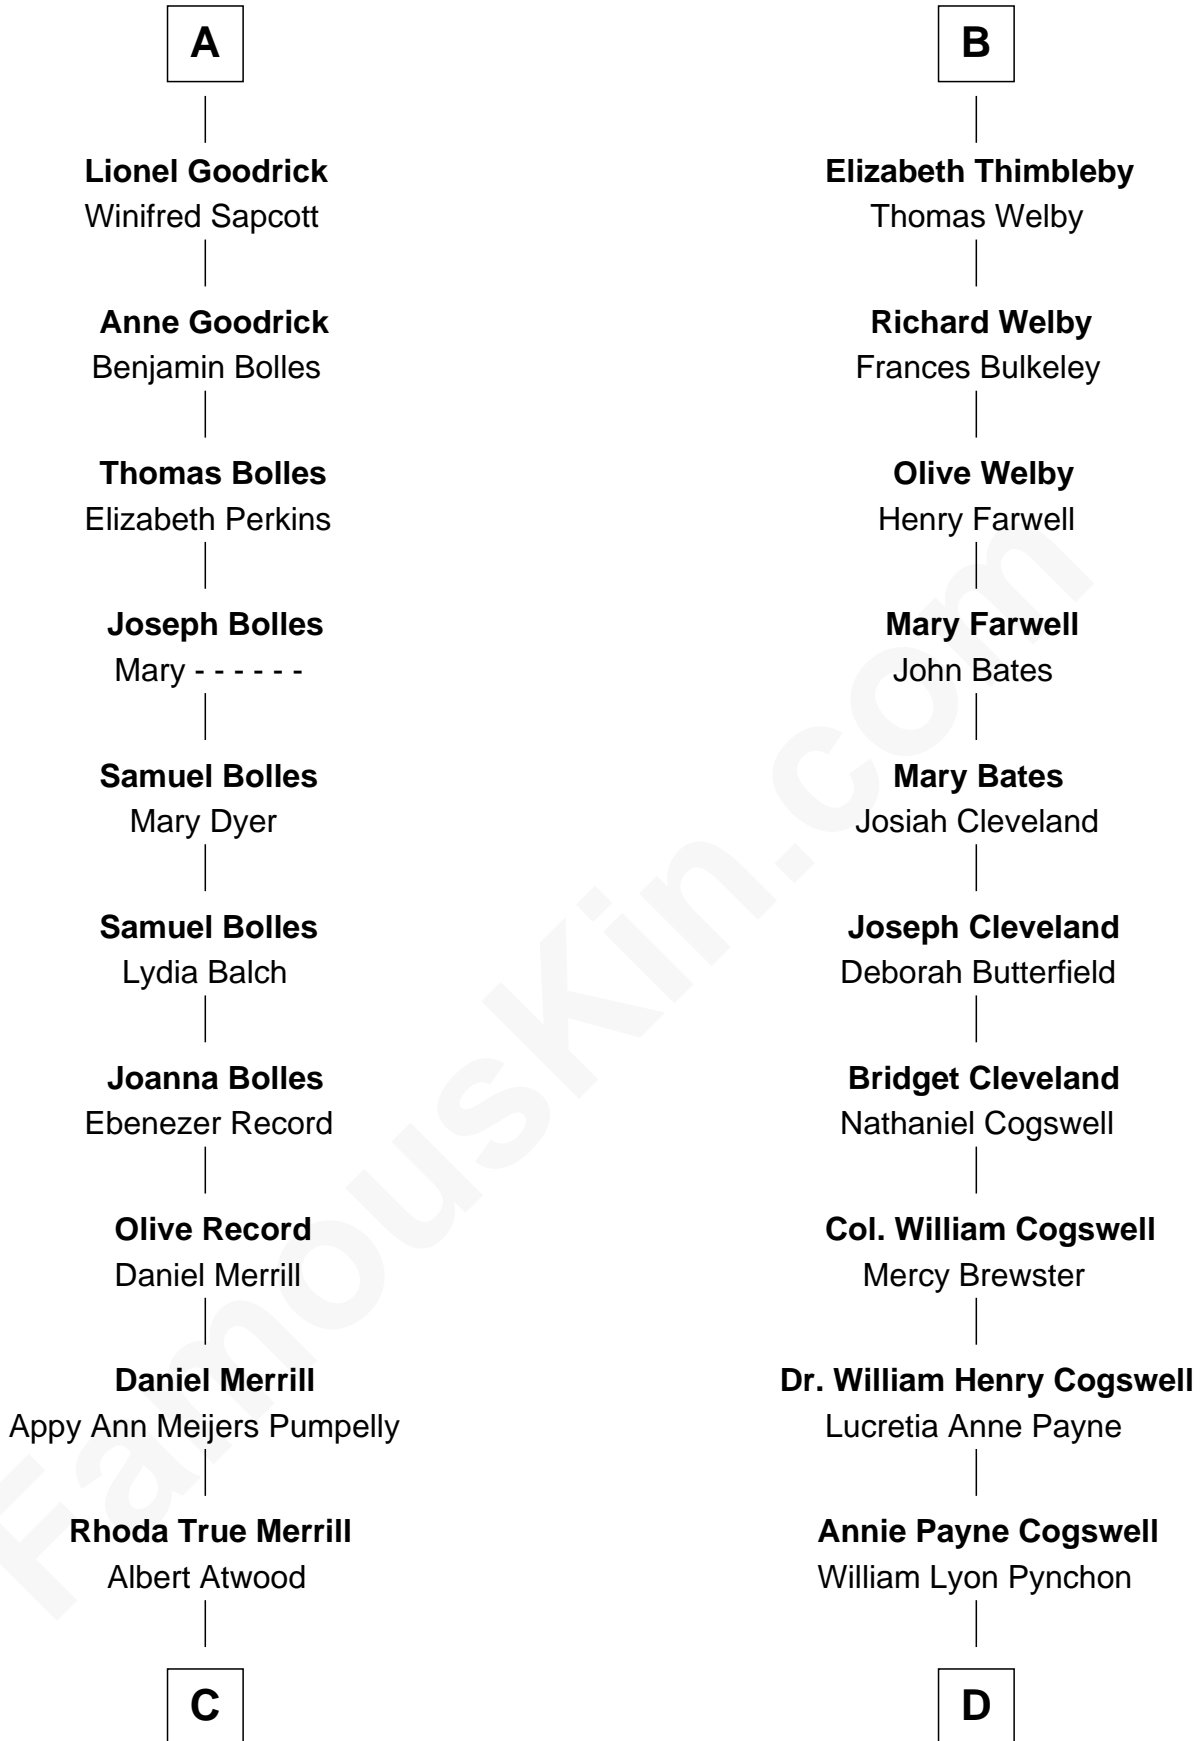

FamousKin.com Relationship Chart of

Dave Cowens

NBA Hall of Famer

19th cousin 2 times removed of

Thomas Pynchon

American Novelist

Sir William de Ros
Margery de Badlesmere

C

Thomas Albert Atwood

Priscilla Ann Kelly

Charles Albert Atwood

Mina Sylvia Cundiff

Stanley True Atwood

Dorothy Ann Ulrich

Ruth Ellen Atwood

John Joseph Cowens