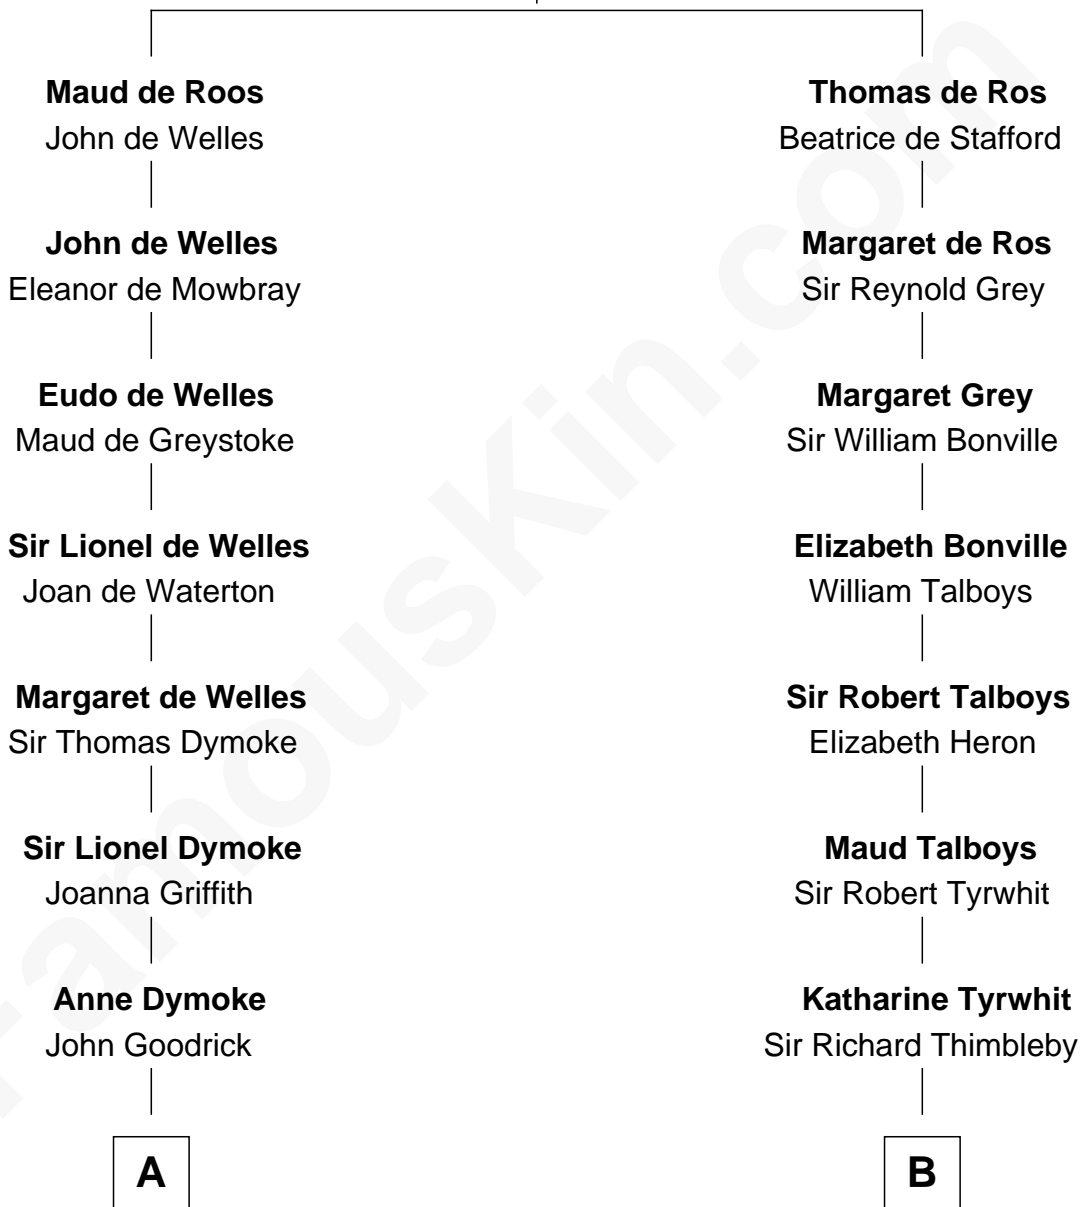

FamousKin.com Relationship Chart of

Dave Cowens

NBA Hall of Famer

19th cousin 2 times removed of

Thomas Pynchon

American Novelist

Sir William de Ros
Margery de Badlesmere

C

Thomas Albert Atwood

Priscilla Ann Kelly

Charles Albert Atwood

Mina Sylvia Cundiff

Stanley True Atwood

Dorothy Ann Ulrich

Ruth Ellen Atwood

John Joseph Cowens