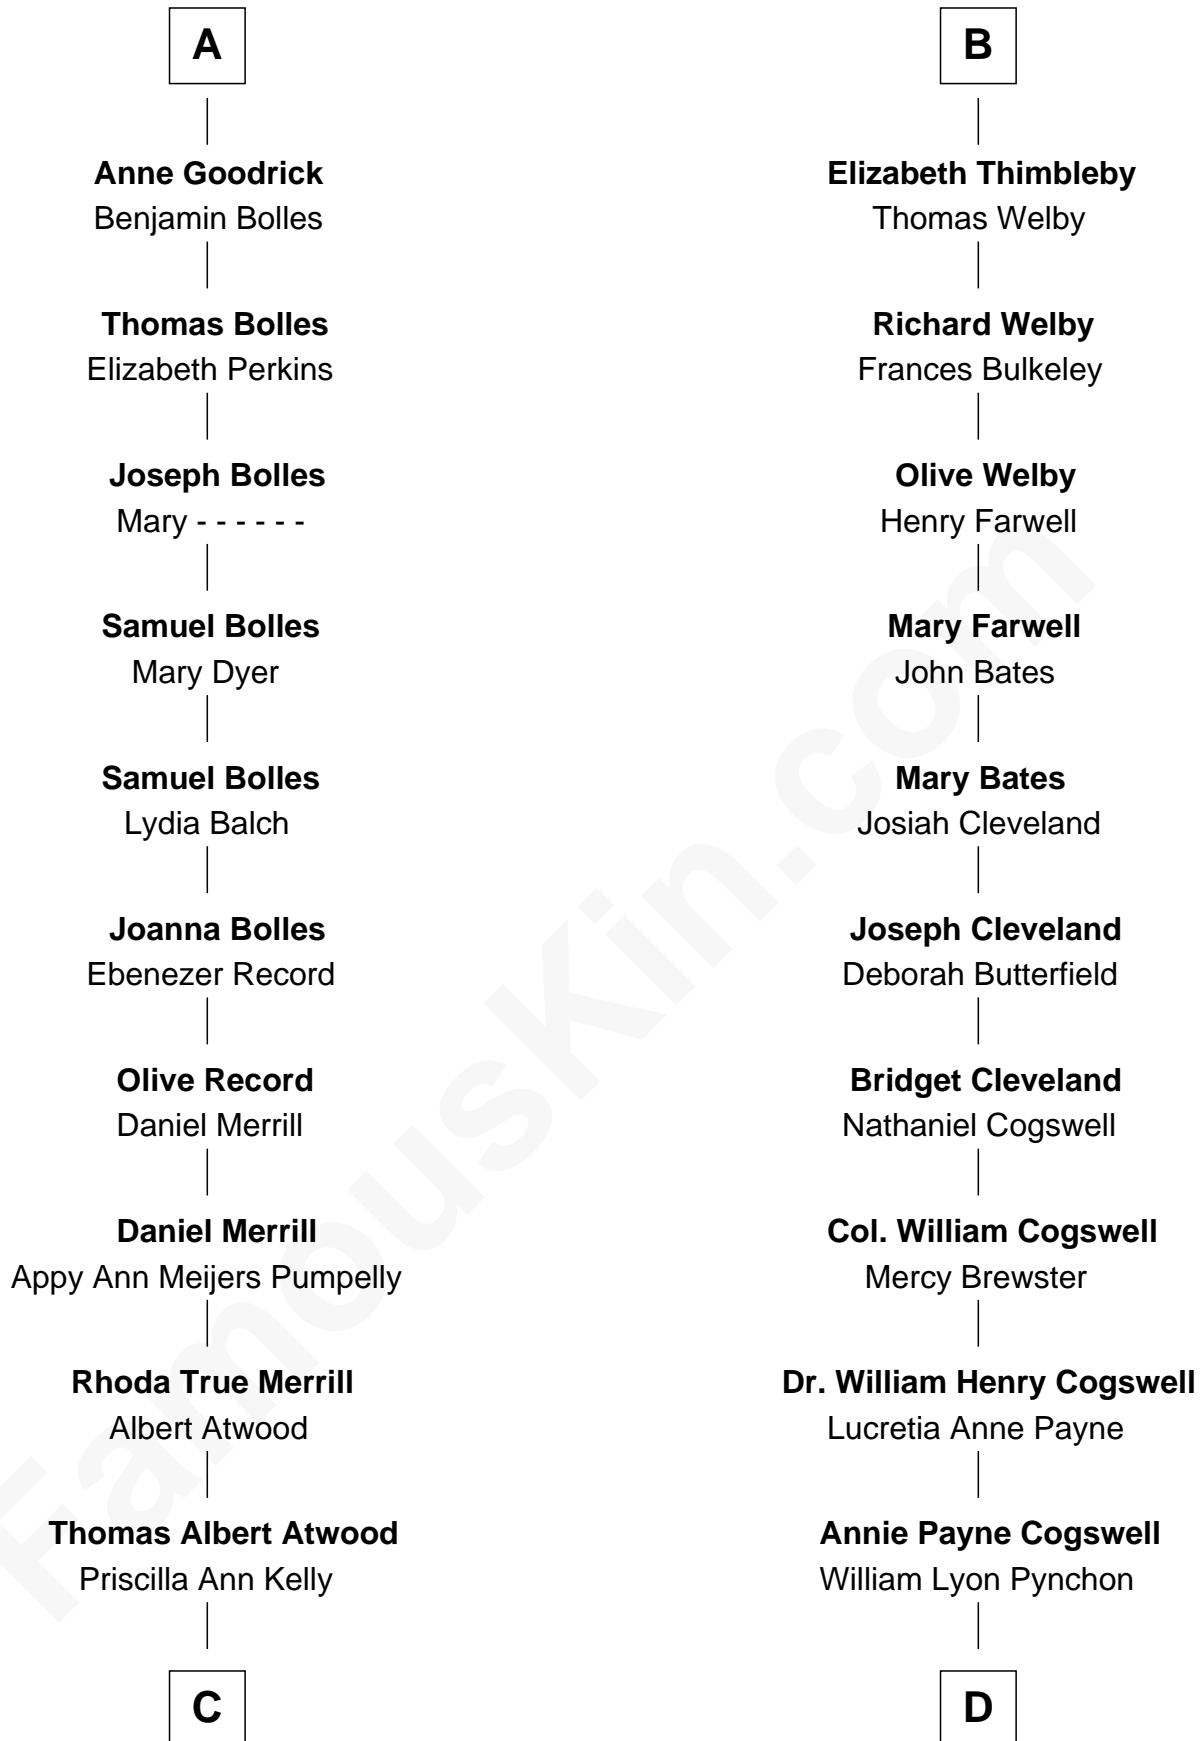

# FamousKin.com Relationship Chart of

**Dave Cowens**

*NBA Hall of Famer*

19th cousin 1 time removed of

**Thomas Pynchon**

*American Novelist*

**C**

**Charles Albert Atwood**

Mina Sylvia Cundiff

**Stanley True Atwood**

Dorothy Ann Ulrich

**Ruth Ellen Atwood**

John Joseph Cowens

**Dave Cowens**

*NBA Hall of Famer*

**D**

**William Henry Chichele Pynchon**

Carrie Susan Moyses

**Thomas Ruggles Pynchon**

Catherine Frances Bennett

**Thomas Pynchon**

*Novelist*