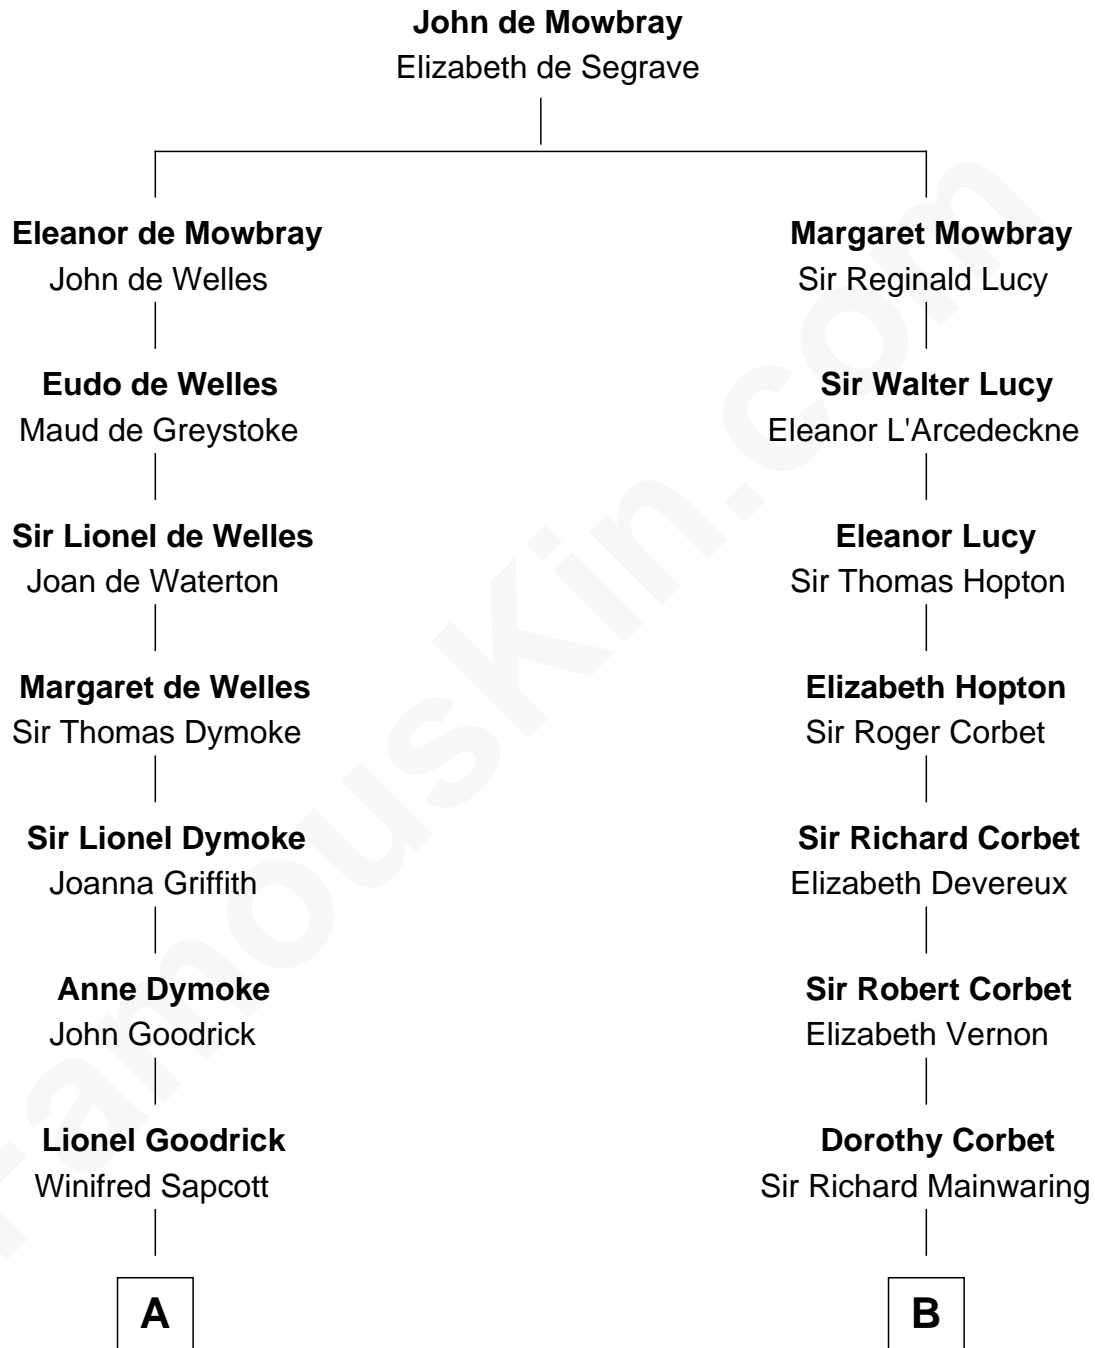

# FamousKin.com Relationship Chart of

**Dave Cowens**

*NBA Hall of Famer*

19th cousin 1 time removed of

**John Foster Dulles**

*52nd U.S. Secretary of State*

**C**

**Charles Albert Atwood**

Mina Sylvia Cundiff

**Stanley True Atwood**

Dorothy Ann Ulrich

**Ruth Ellen Atwood**

John Joseph Cowens

**Dave Cowens**

*NBA Hall of Famer*

**D**

**Harriet Lathrop Winslow**

Rev. John Welsh Dulles

**Allen Macy Dulles**

Edith Foster

**John Foster Dulles**

*52nd U.S. Secretary of State*