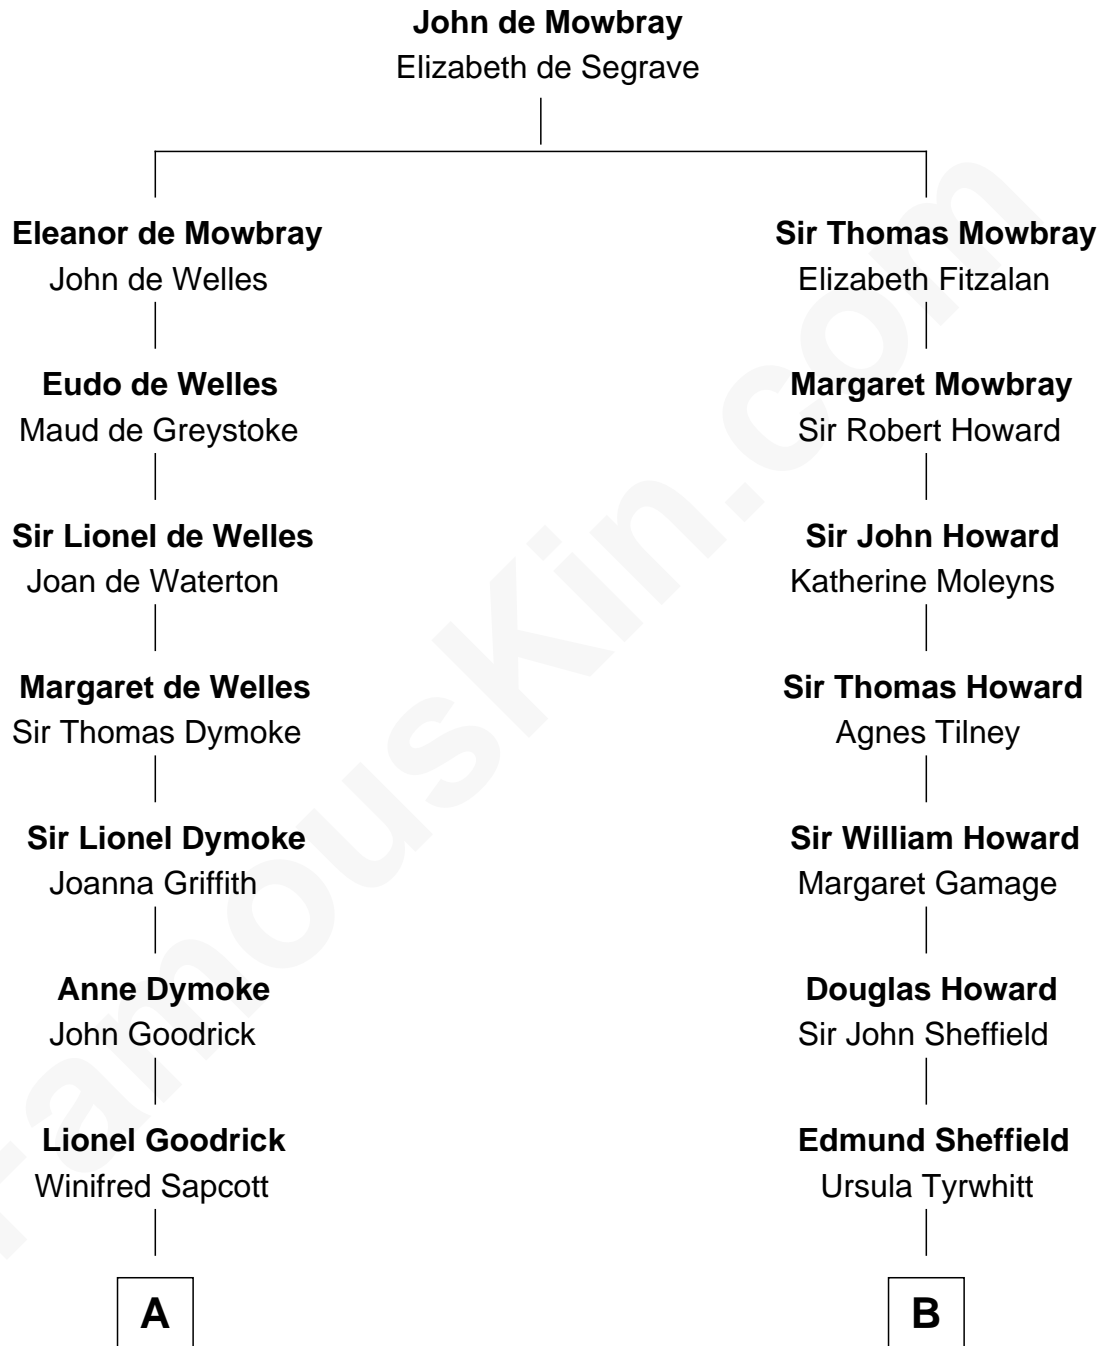

# FamousKin.com Relationship Chart of

**Dave Cowens**

*NBA Hall of Famer*

20th cousin of

**Ellen DeGeneres**

*Comedienne and TV Personality*

**C**

**Charles Albert Atwood**

Mina Sylvia Cundiff

**Stanley True Atwood**

Dorothy Ann Ulrich

**Ruth Ellen Atwood**

John Joseph Cowens

**Dave Cowens**

*NBA Hall of Famer*

**D**