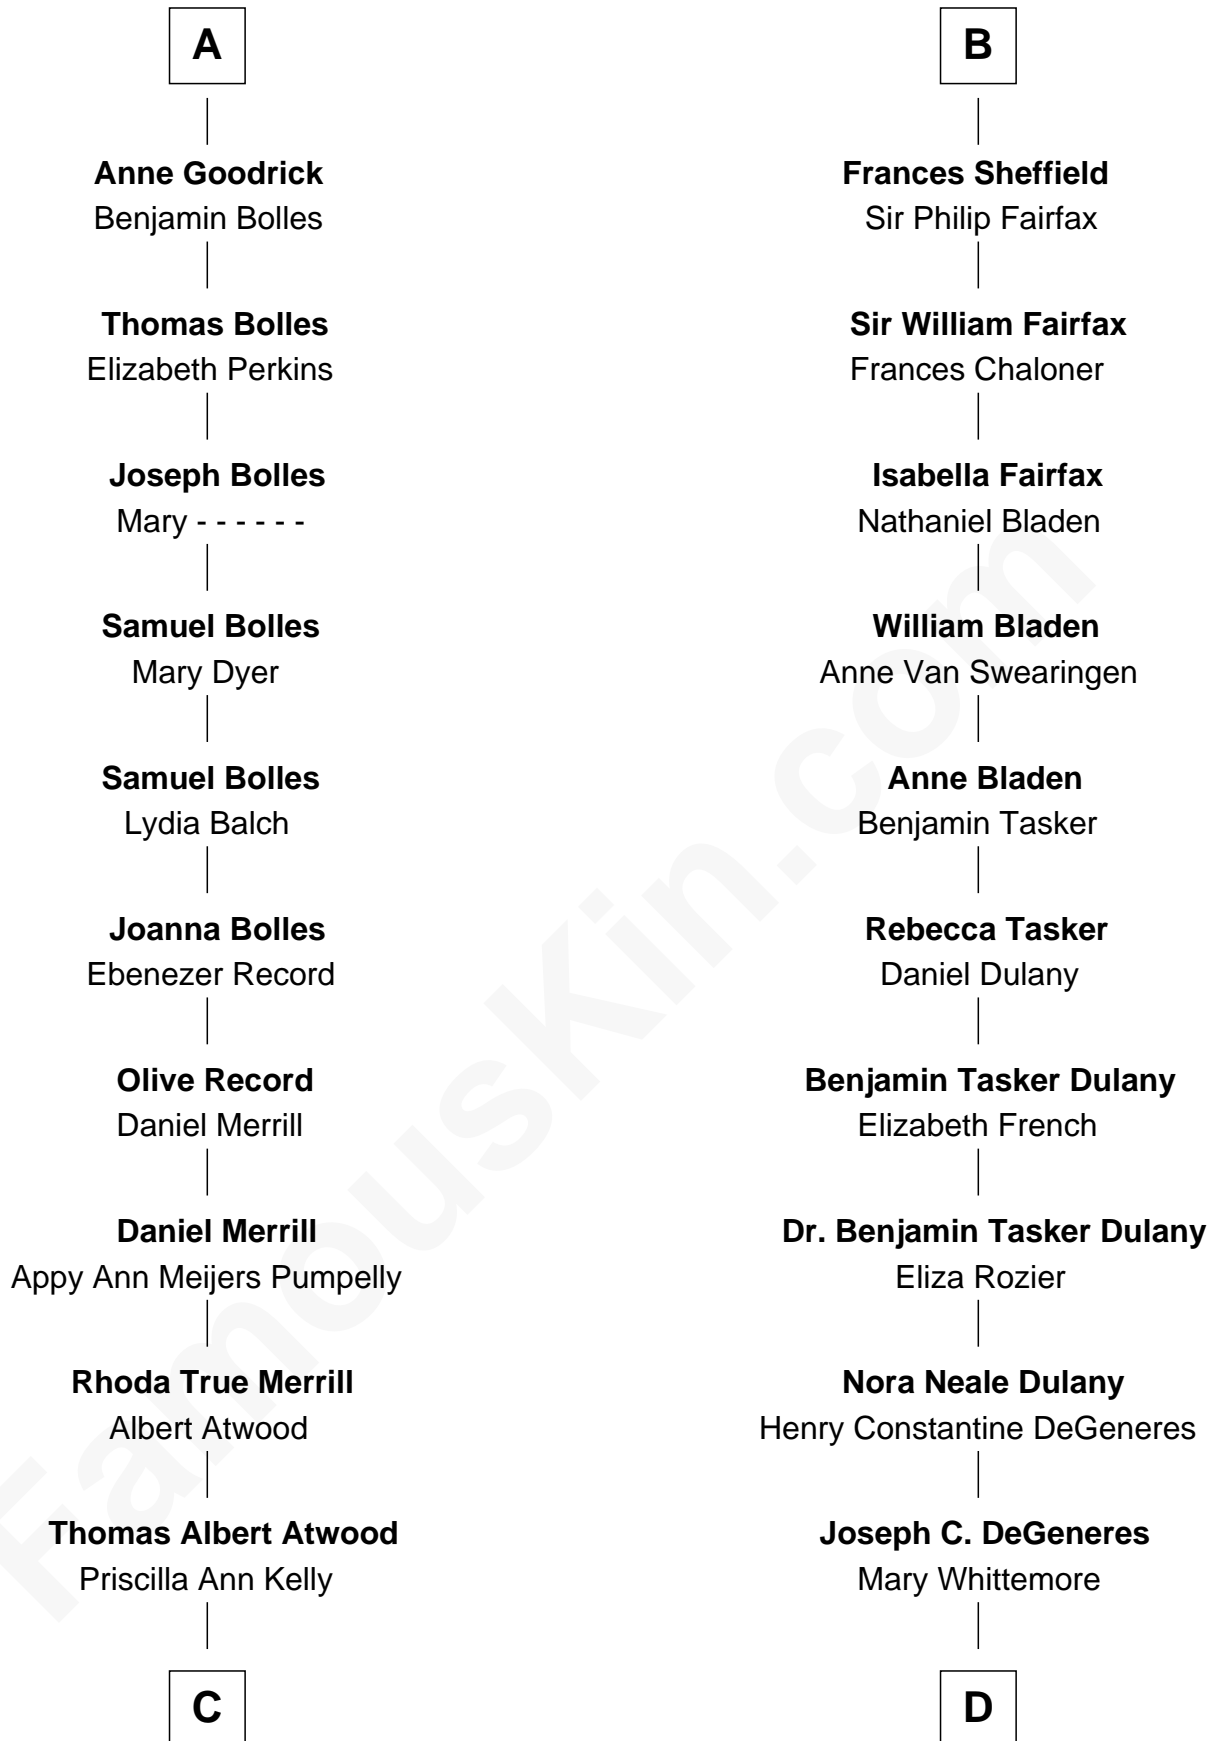

# FamousKin.com Relationship Chart of

**Dave Cowens**

*NBA Hall of Famer*

20th cousin of

**Ellen DeGeneres**

*Comedienne and TV Personality*

**C**

**Charles Albert Atwood**

Mina Sylvia Cundiff

**Stanley True Atwood**

Dorothy Ann Ulrich

**Ruth Ellen Atwood**

John Joseph Cowens

**Dave Cowens**

*NBA Hall of Famer*

**D**

**Alfred George DeGeneres**

Julia E. Billiu

**Elliot Everett DeGeneres**

Ruth Elodie Martin

**Elliot Everett DeGeneres**

Betty Jane Pfeffer

**Ellen DeGeneres**

*Comedienne and TV Personality*