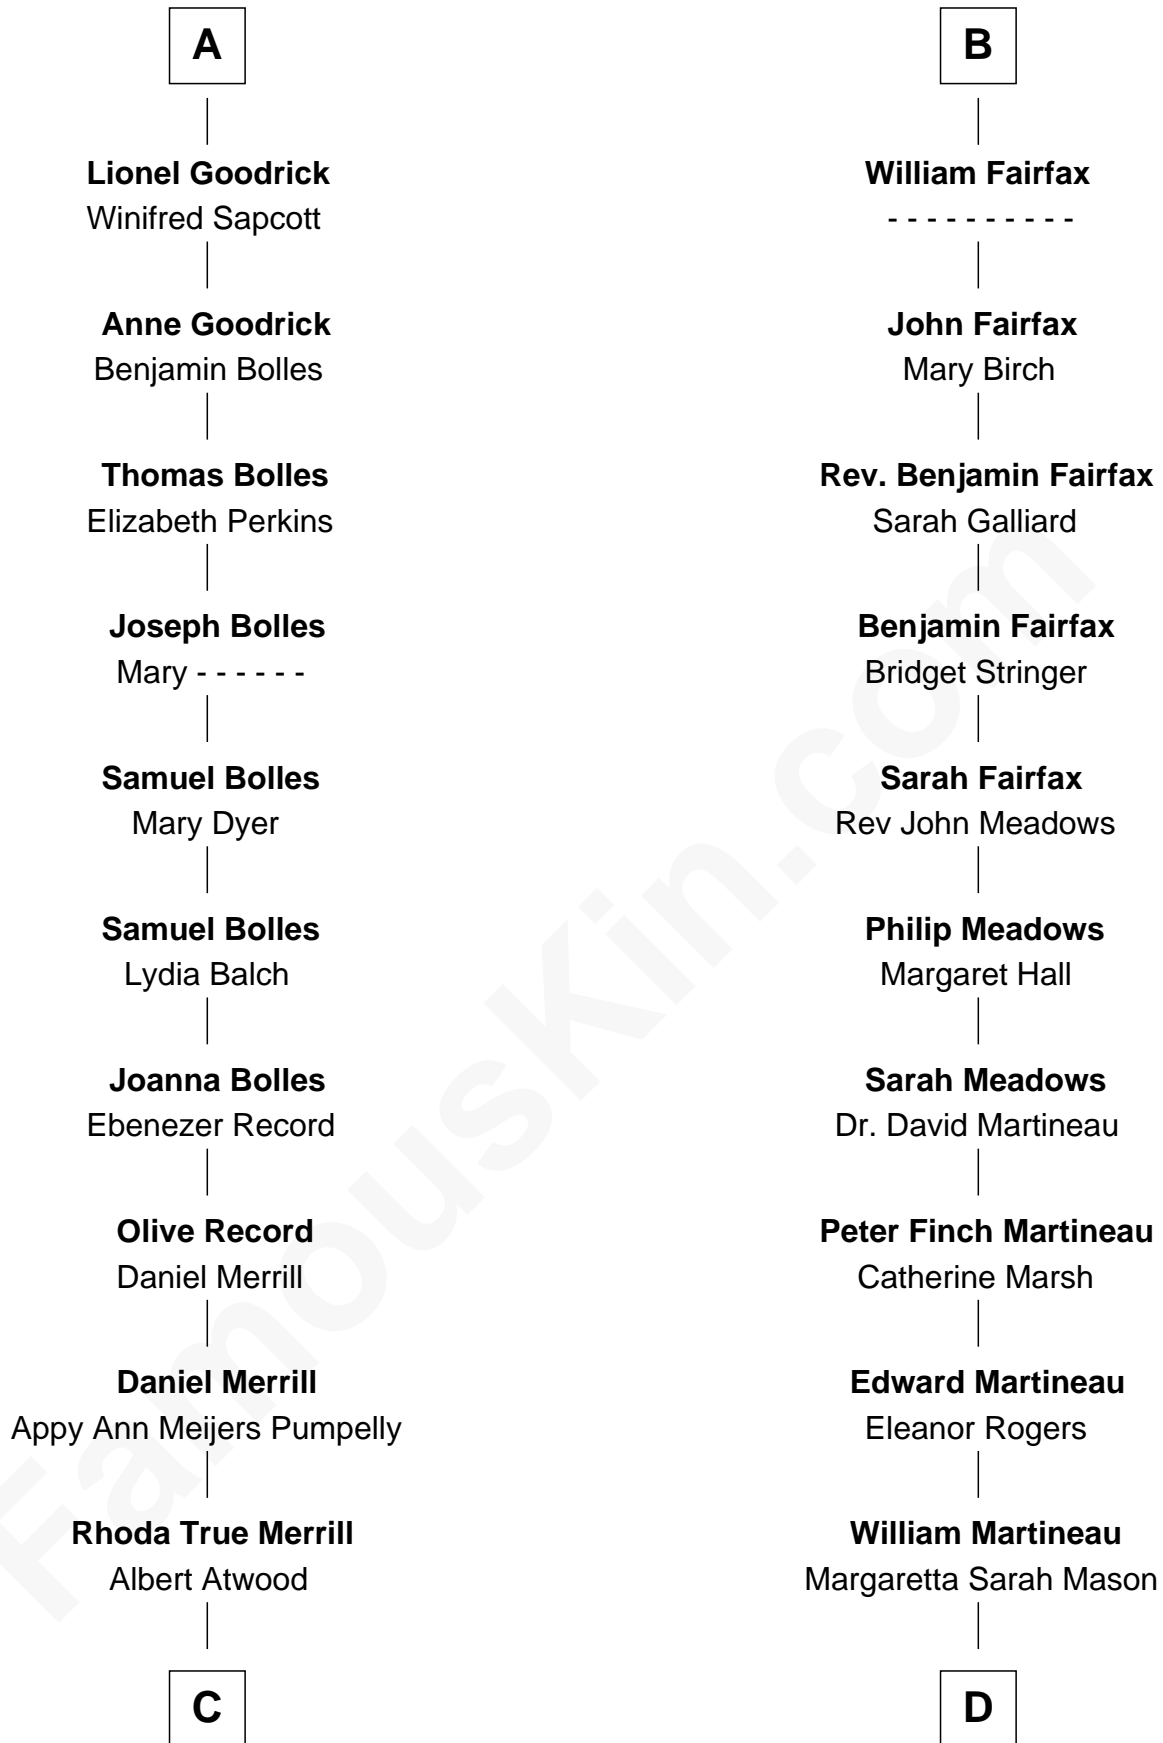

FamousKin.com

Relationship Chart of

Dave Cowens

NBA Hall of Famer

20th cousin 1 time removed of

Guy Ritchie

British Filmmaker

Sir Thomas de Beauchamp

Katherine de Mortimer

C

Thomas Albert Atwood

Priscilla Ann Kelly

Charles Albert Atwood

Mina Sylvia Cundiff

Stanley True Atwood

Dorothy Ann Ulrich