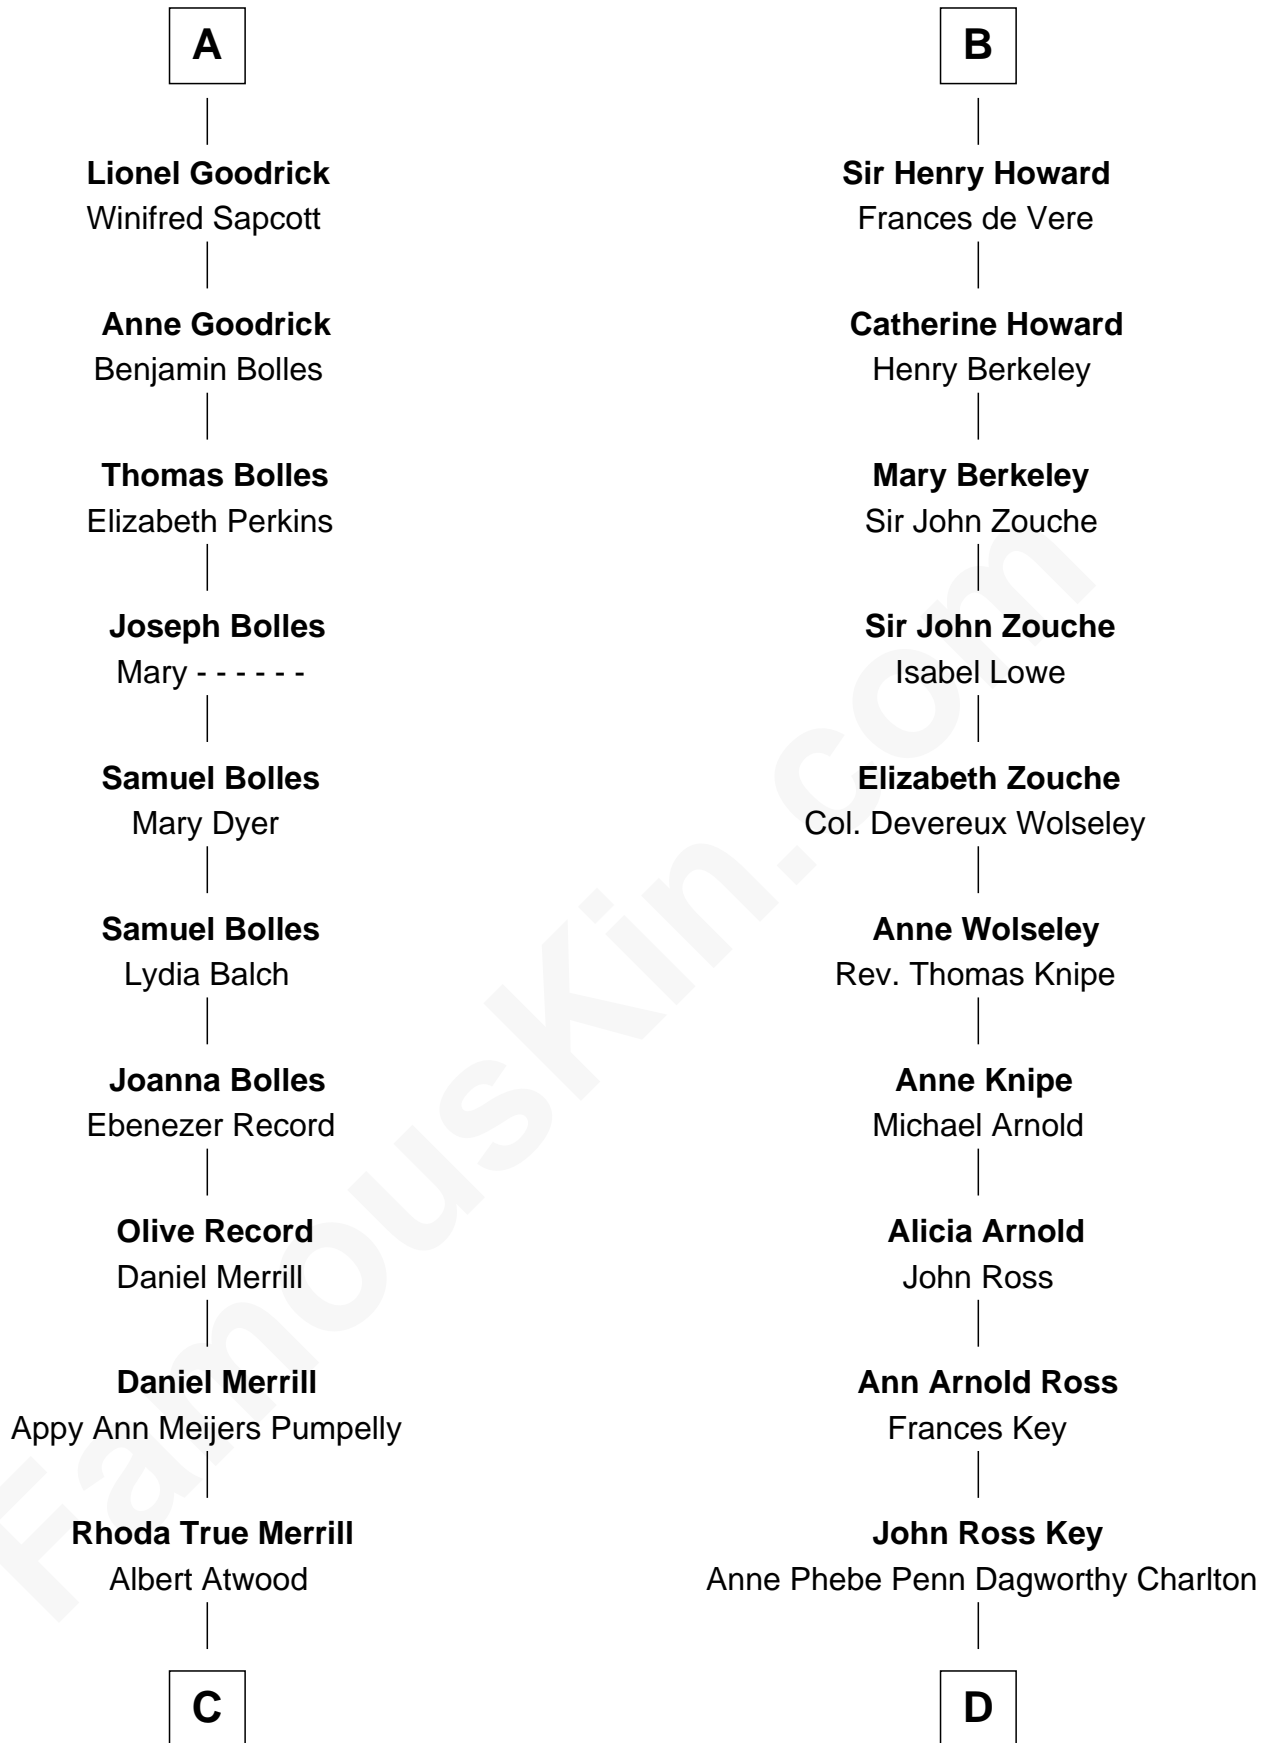

FamousKin.com Relationship Chart of

Dave Cowens

NBA Hall of Famer

20th cousin 1 time removed of

Thomas Hunt Morgan

Nobel Prize Winner in Physiology or Medicine

C

Thomas Albert Atwood