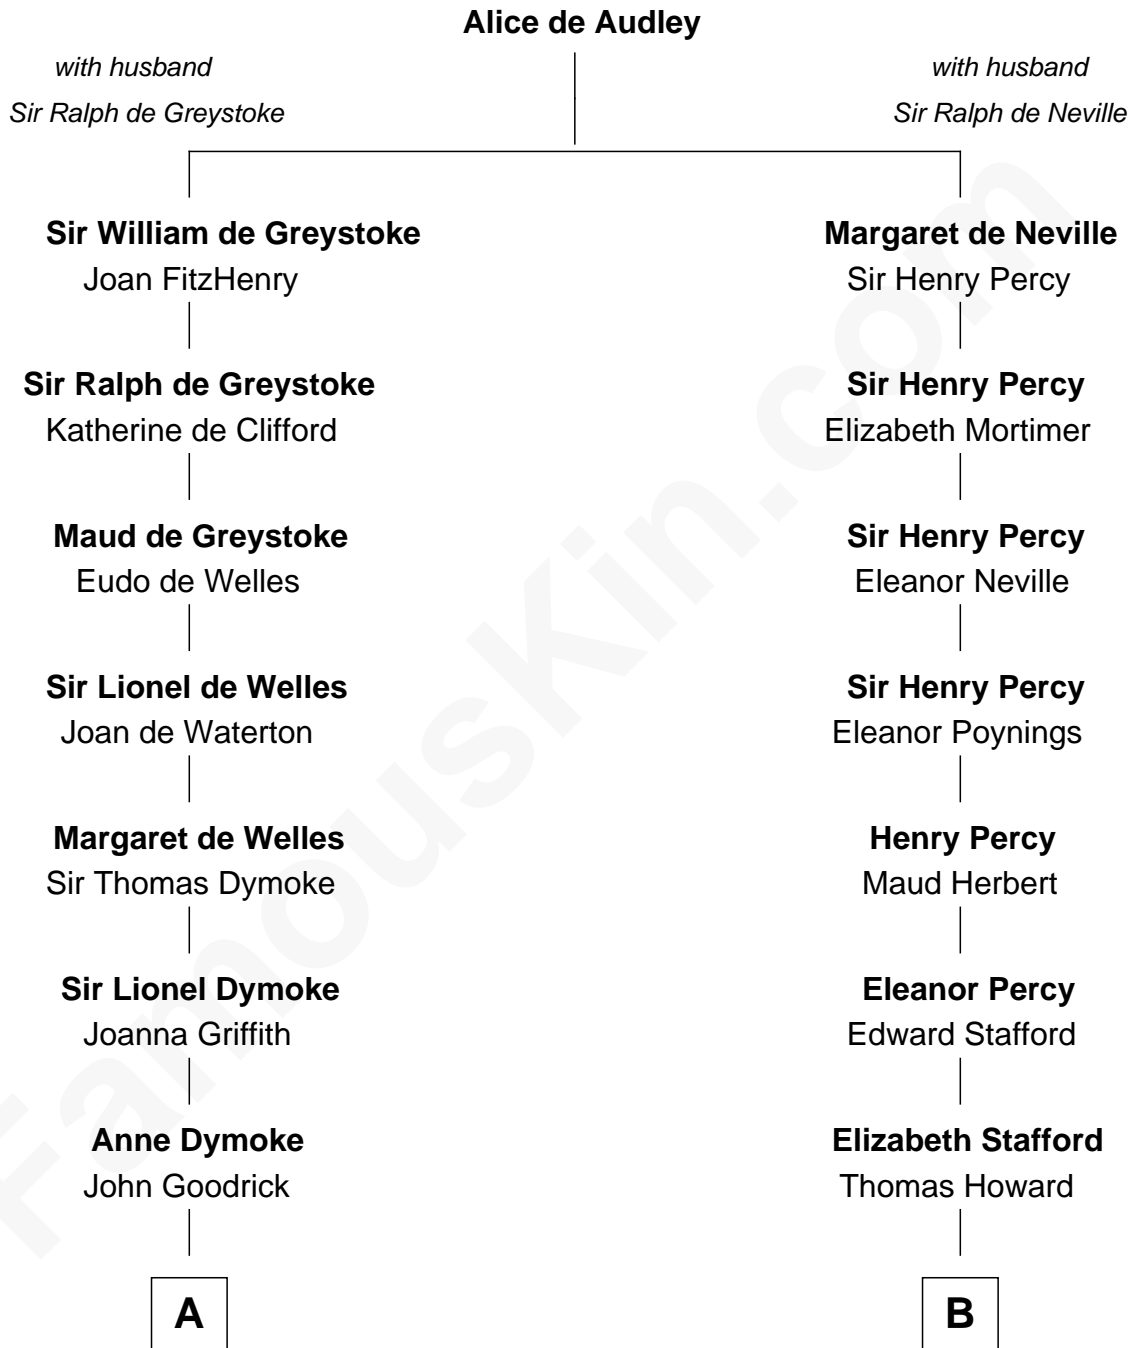

FamousKin.com Relationship Chart of

Dave Cowens

NBA Hall of Famer

20th cousin 1 time removed of

Thomas Hunt Morgan

Nobel Prize Winner in Physiology or Medicine

C

Thomas Albert Atwood