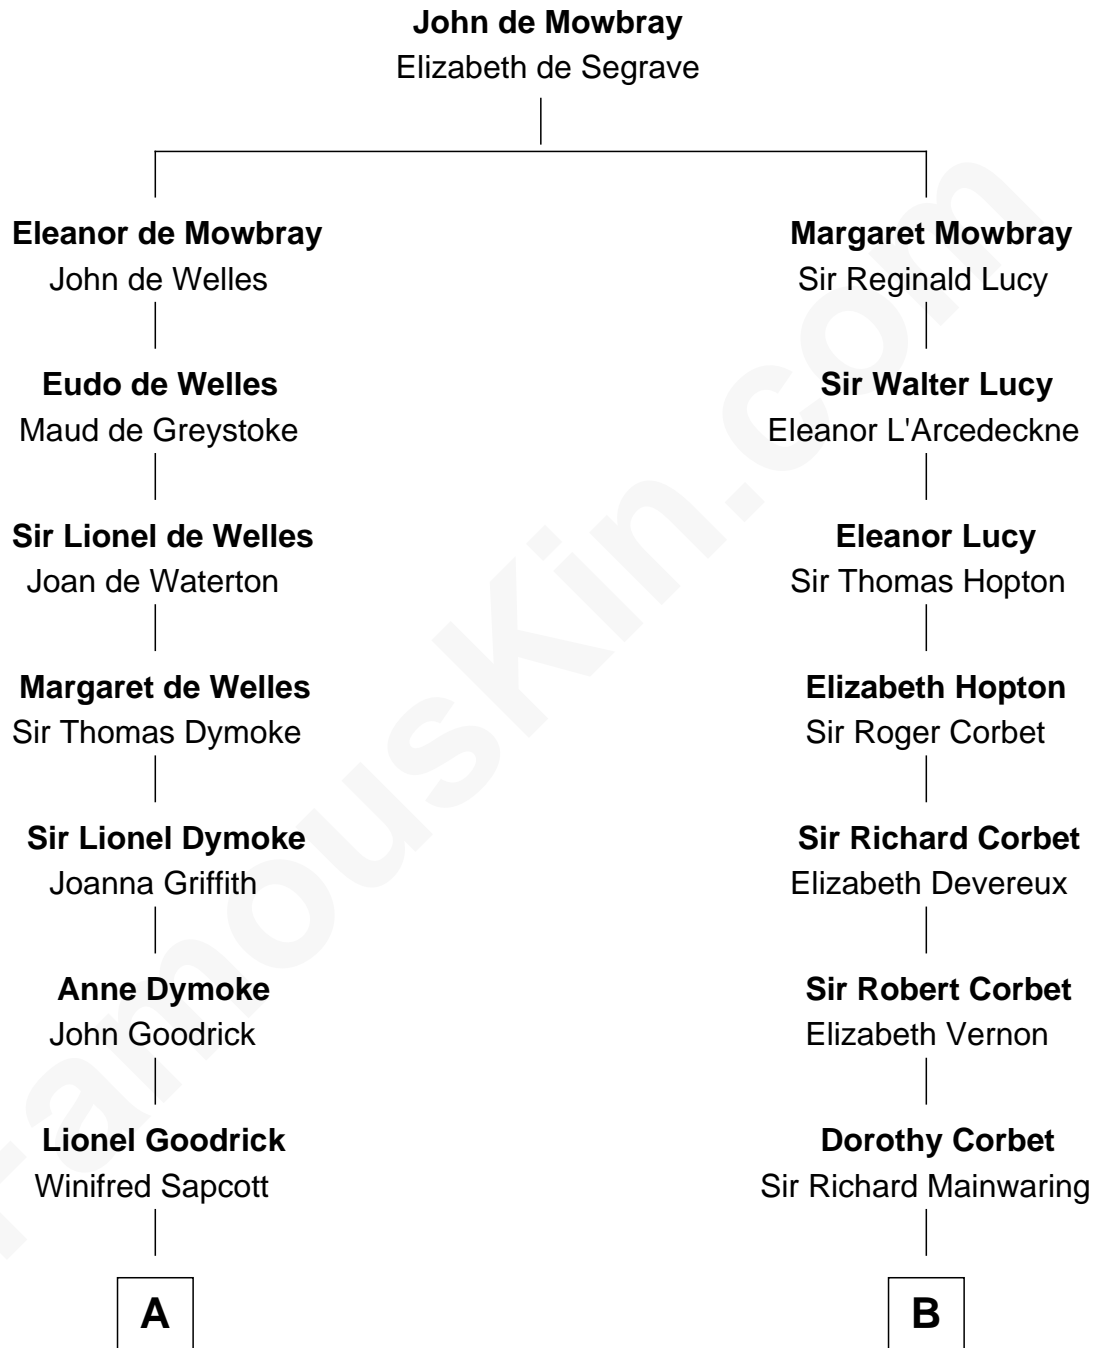

# FamousKin.com Relationship Chart of

**Dave Cowens**

*NBA Hall of Famer*

16th cousin 4 times removed of

**C. W. Post**

*Founder of Post Cereals*

**C**

—  
**Charles Albert Atwood**

Mina Sylvia Cundiff

—  
**Stanley True Atwood**

Dorothy Ann Ulrich

—  
**Ruth Ellen Atwood**

John Joseph Cowens

—  
**Dave Cowens**

*NBA Hall of Famer*

FamousKin.com