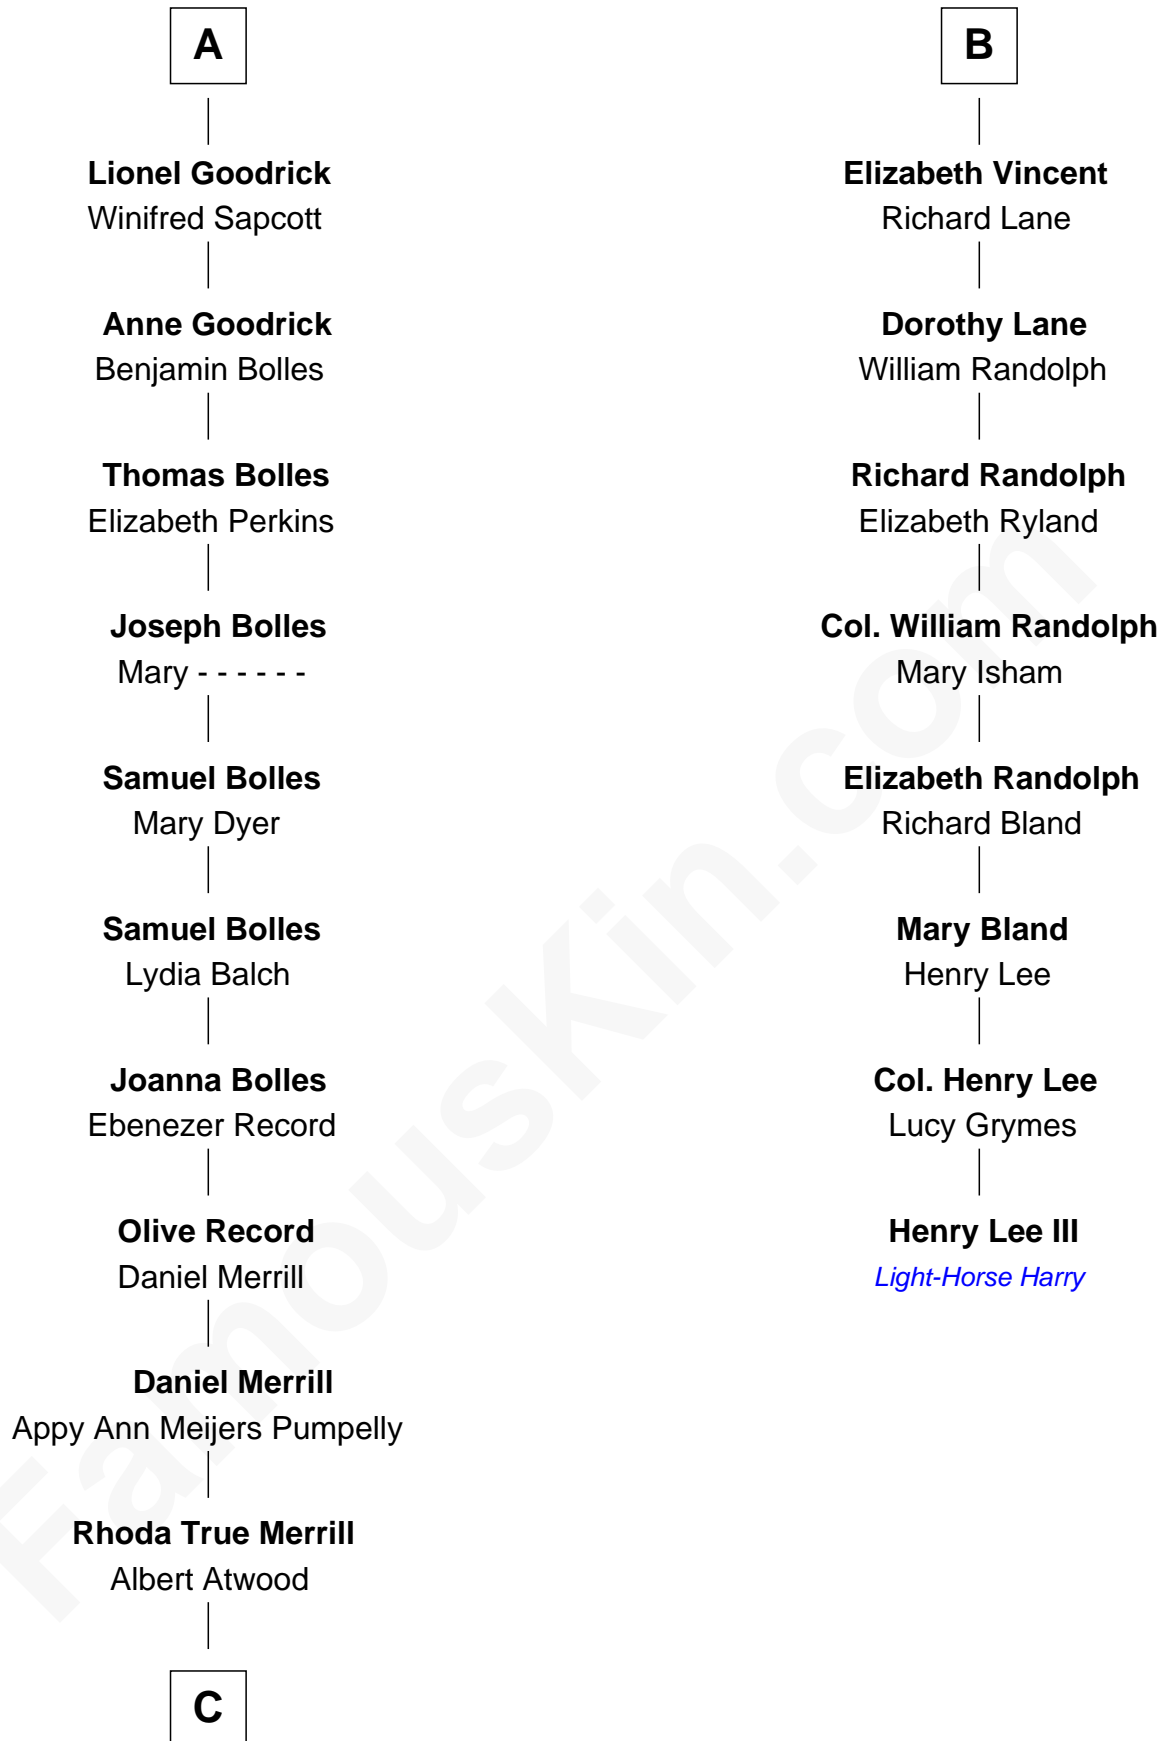

# FamousKin.com Relationship Chart of

**Dave Cowens**

*NBA Hall of Famer*

14th cousin 7 times removed of

**Henry Lee III**

*9th Governor of Virginia*

**C**

Thomas Albert Atwood

Priscilla Ann Kelly

Charles Albert Atwood

Mina Sylvia Cundiff

Stanley True Atwood

Dorothy Ann Ulrich

Ruth Ellen Atwood

John Joseph Cowens

Dave Cowens