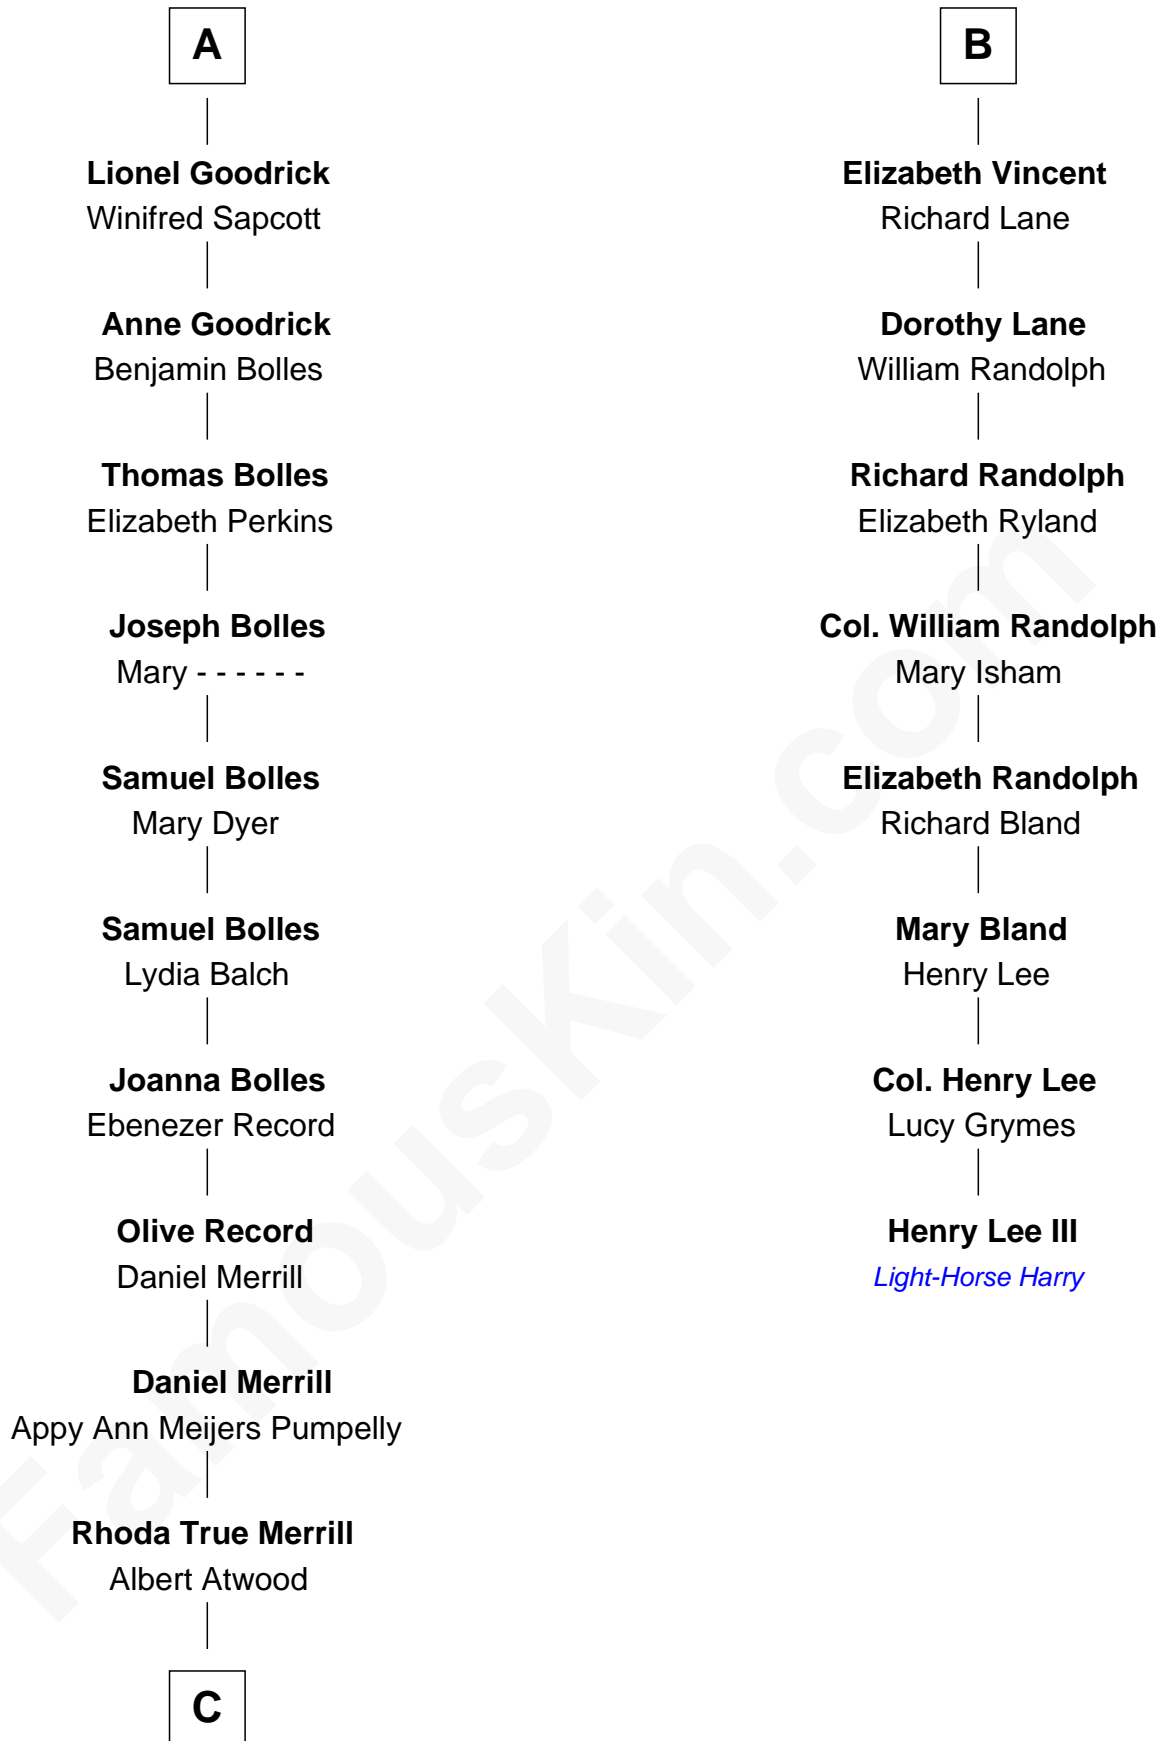

FamousKin.com Relationship Chart of

Dave Cowens

NBA Hall of Famer

14th cousin 7 times removed of

Henry Lee III

9th Governor of Virginia

Sir Henry de Percy

Idoine de Clifford

C

—
Thomas Albert Atwood

Priscilla Ann Kelly

—
Charles Albert Atwood

Mina Sylvia Cundiff

—
Stanley True Atwood

Dorothy Ann Ulrich

—
Ruth Ellen Atwood