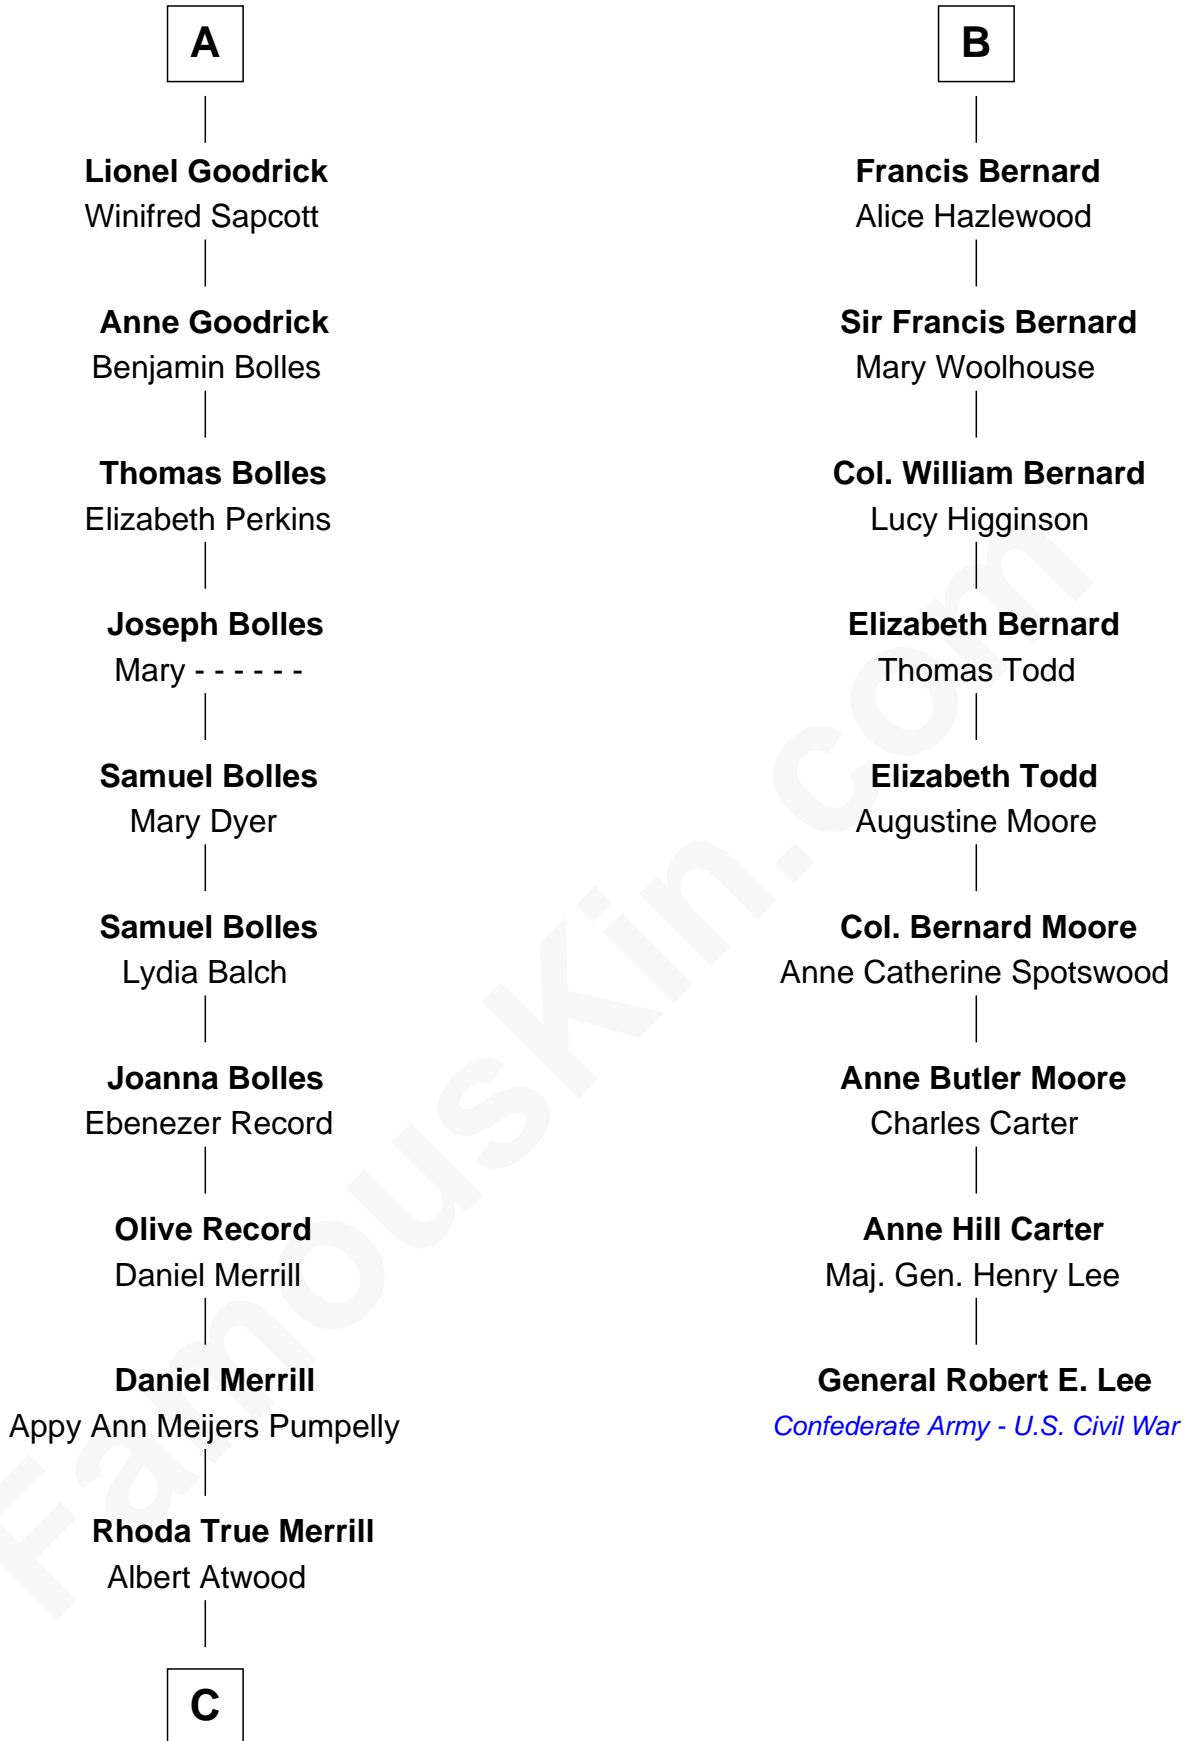

FamousKin.com Relationship Chart of

Dave Cowens

NBA Hall of Famer

15th cousin 6 times removed of

General Robert E. Lee

Confederate Army - U.S. Civil War

Sir Thomas de Beauchamp

Katherine de Mortimer

C

Thomas Albert Atwood

Priscilla Ann Kelly

Charles Albert Atwood

Mina Sylvia Cundiff

Stanley True Atwood

Dorothy Ann Ulrich

Ruth Ellen Atwood