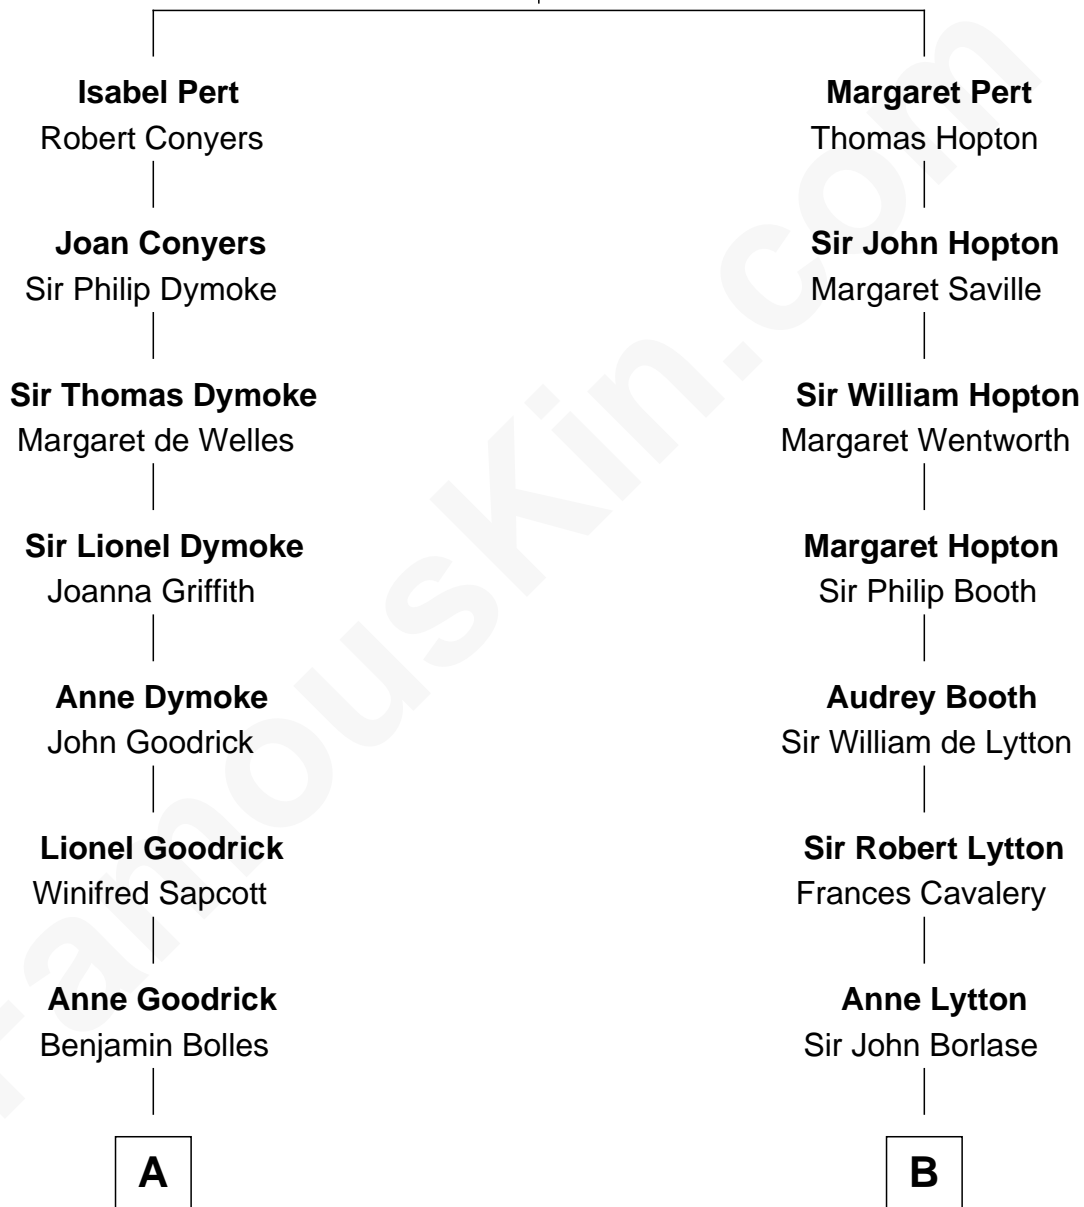

FamousKin.com Relationship Chart of

Dave Cowens

NBA Hall of Famer

15th cousin 4 times removed of

General Robert E. Lee

Confederate Army - U.S. Civil War

William Pert
Joan le Scrope

C