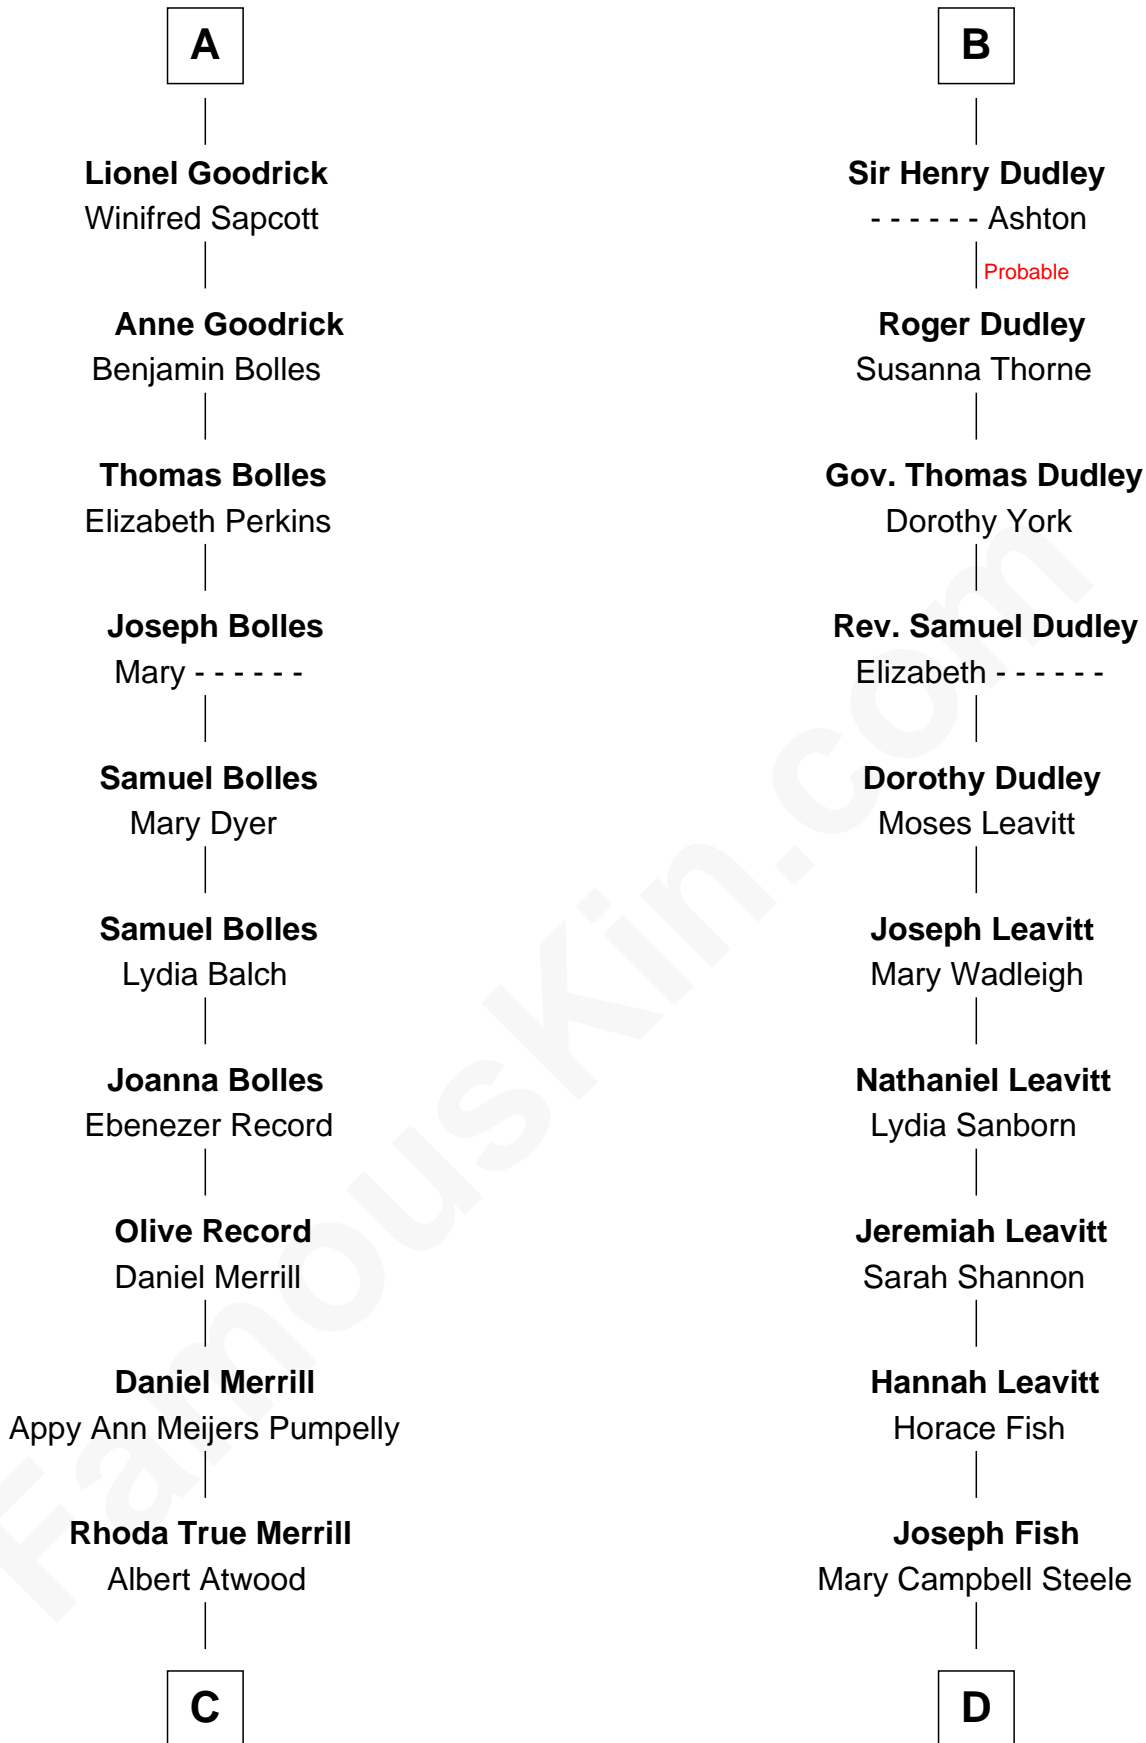

# FamousKin.com Relationship Chart of

**Dave Cowens**  
*NBA Hall of Famer*

21st cousin of

**Keri Russell**  
*TV and Movie Actress*

**Sir William de Ros**  
Margery de Badlesmere

**C**

**Thomas Albert Atwood**

Priscilla Ann Kelly

**Charles Albert Atwood**

Mina Sylvia Cundiff

**Stanley True Atwood**

Dorothy Ann Ulrich

**Ruth Ellen Atwood**

John Joseph Cowens

**Dave Cowens**