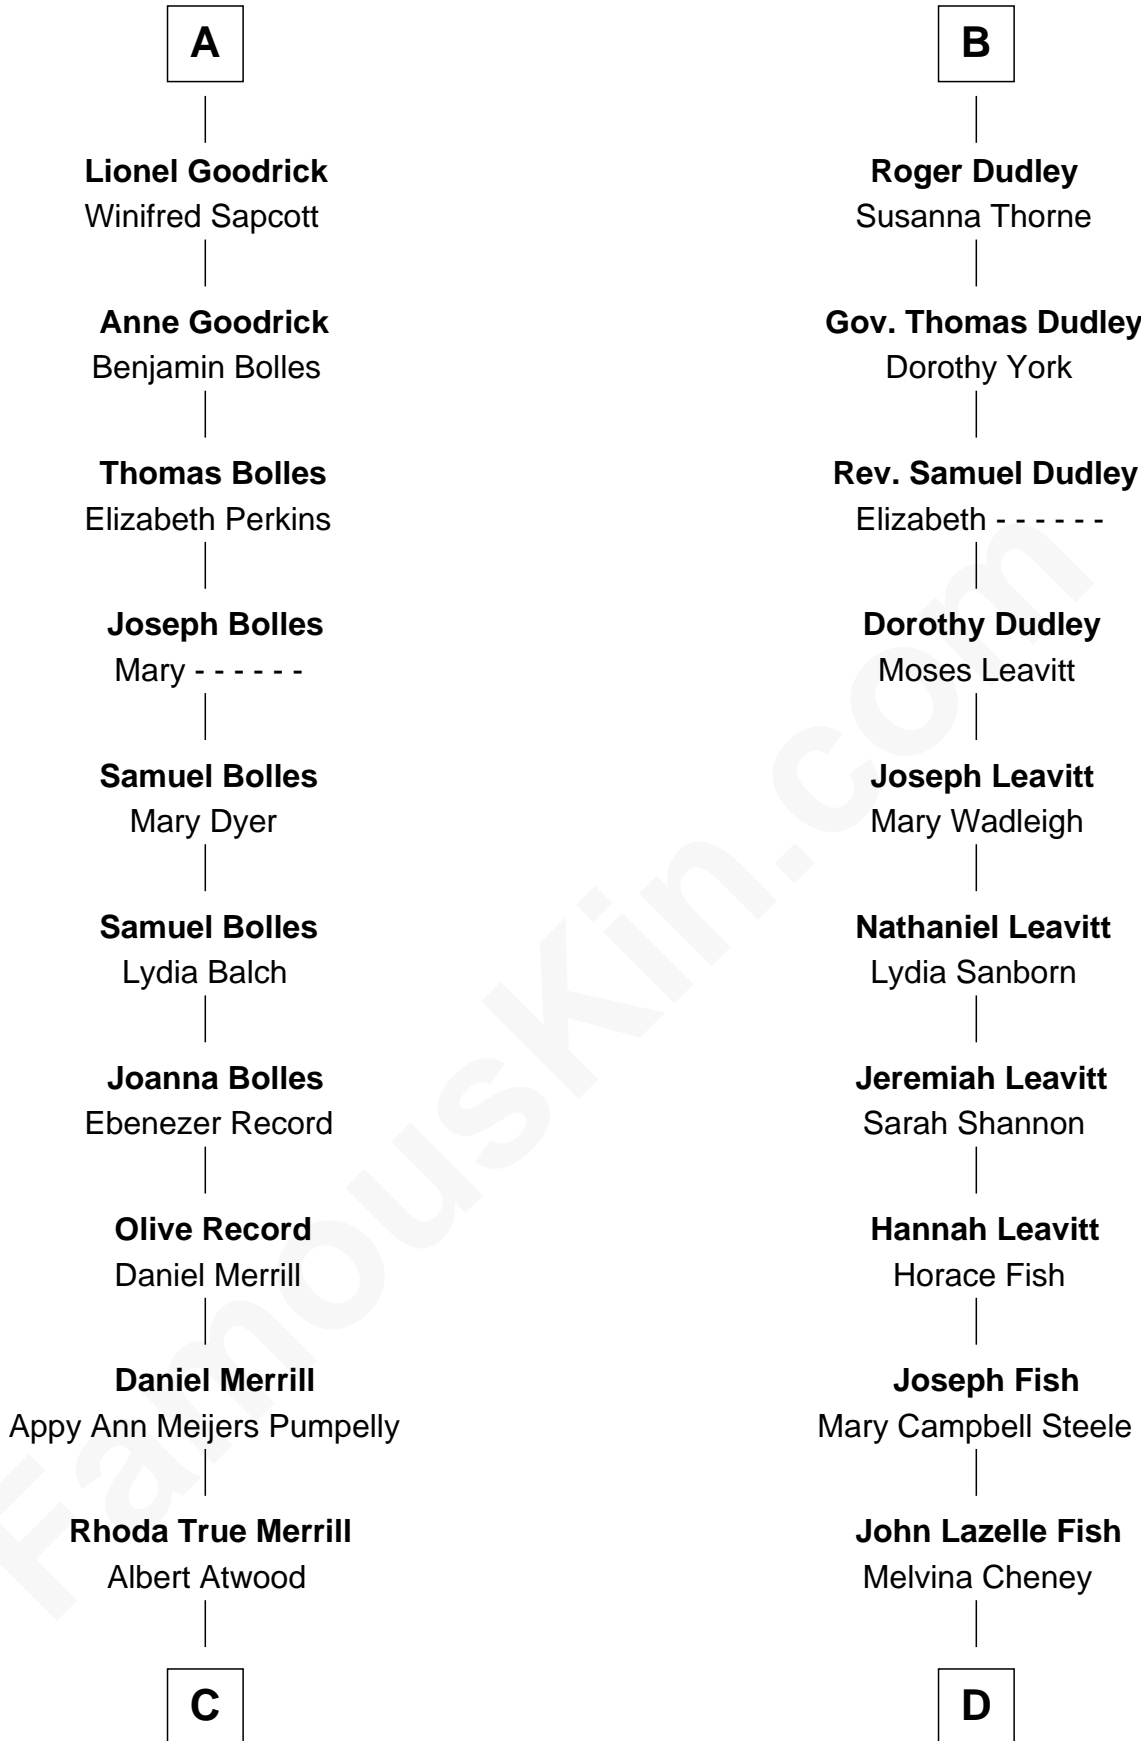

# FamousKin.com Relationship Chart of

**Dave Cowens**

*NBA Hall of Famer*

20th cousin 1 time removed of

**Keri Russell**

*TV and Movie Actress*

**Sir Henry de Percy**

Idoine de Clifford

**C**

**Thomas Albert Atwood**

Priscilla Ann Kelly

**Charles Albert Atwood**

Mina Sylvia Cundiff

**Stanley True Atwood**

Dorothy Ann Ulrich

**Ruth Ellen Atwood**