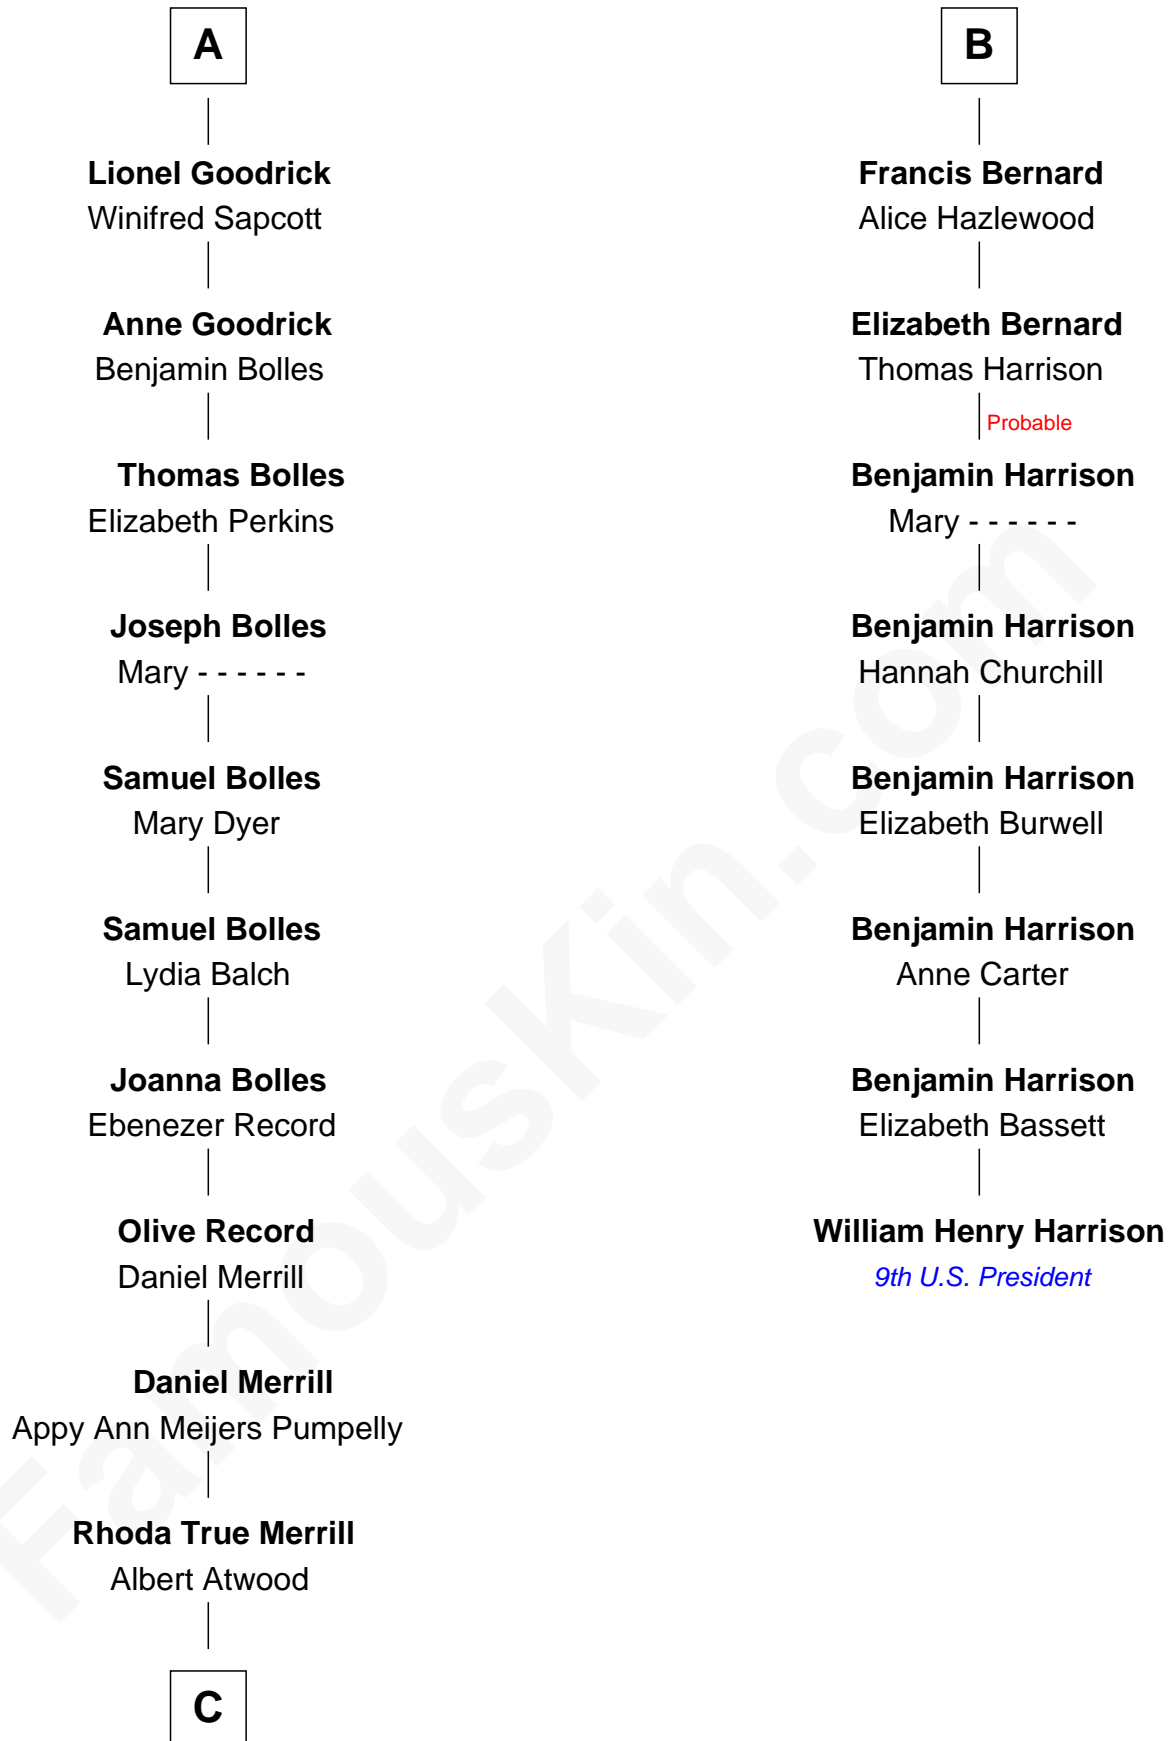

# FamousKin.com Relationship Chart of

**Dave Cowens**

*NBA Hall of Famer*

14th cousin 7 times removed of

**William Henry Harrison**

*9th U.S. President*

**Sir Thomas de Beauchamp**

Katherine de Mortimer

**C**

—  
**Thomas Albert Atwood**

Priscilla Ann Kelly

—  
**Charles Albert Atwood**

Mina Sylvia Cundiff

—  
**Stanley True Atwood**

Dorothy Ann Ulrich

—  
**Ruth Ellen Atwood**