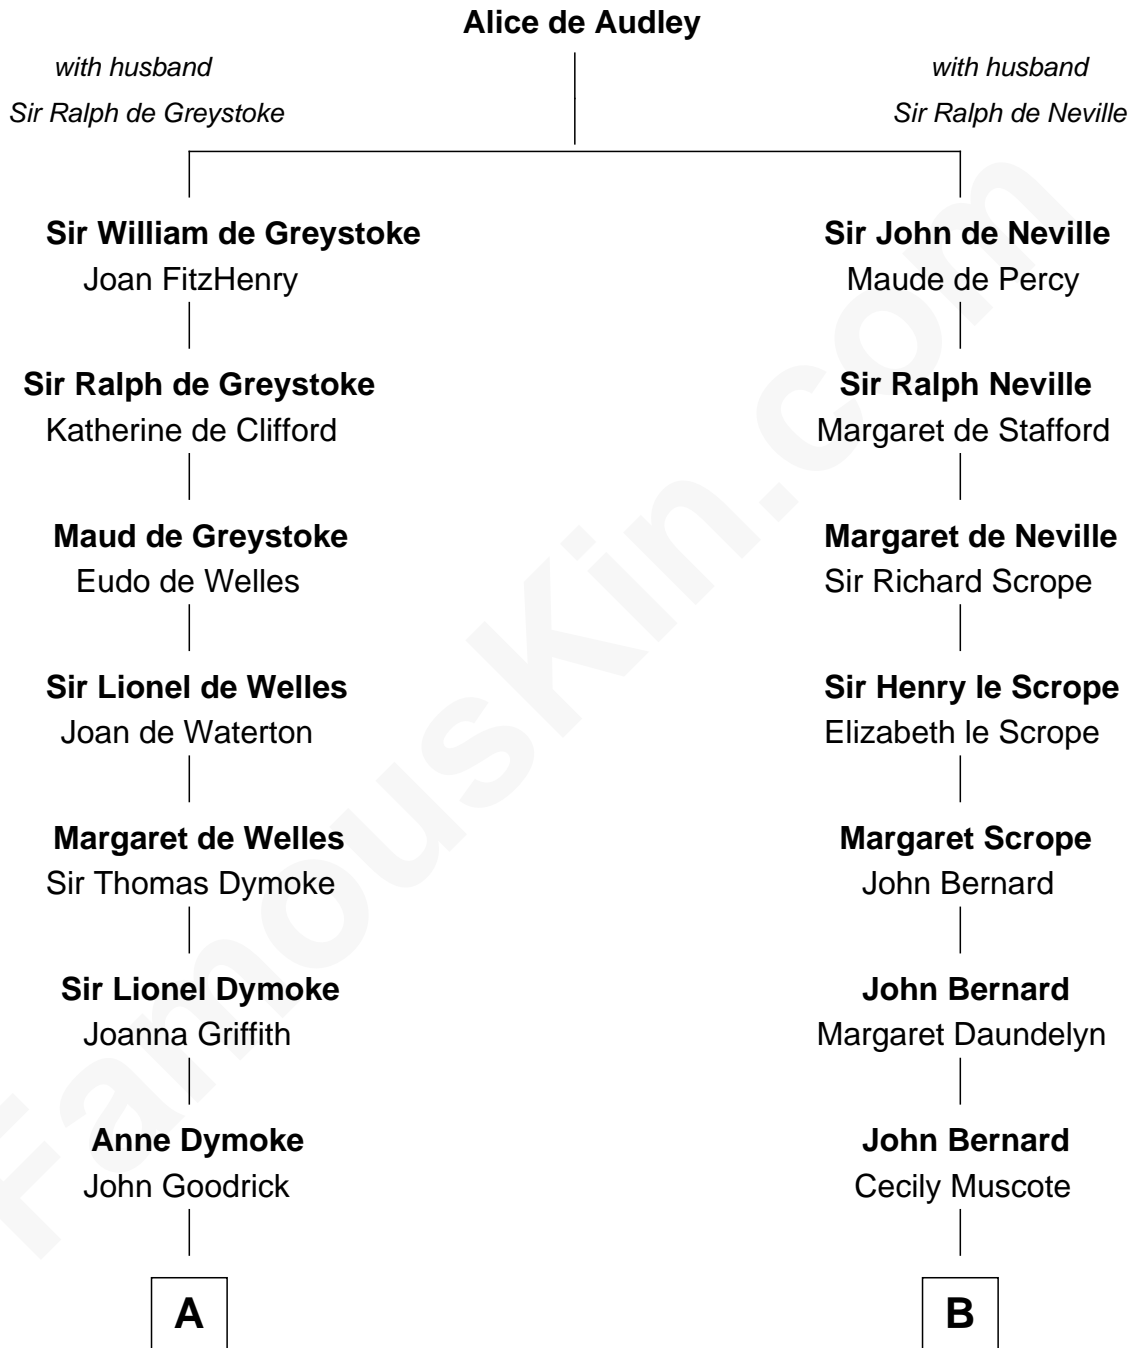

FamousKin.com Relationship Chart of

Dave Cowens

NBA Hall of Famer

14th cousin 7 times removed of

William Henry Harrison

9th U.S. President

C

—
Thomas Albert Atwood

Priscilla Ann Kelly

—
Charles Albert Atwood

Mina Sylvia Cundiff

—
Stanley True Atwood

Dorothy Ann Ulrich

—
Ruth Ellen Atwood

John Joseph Cowens

—
Dave Cowens