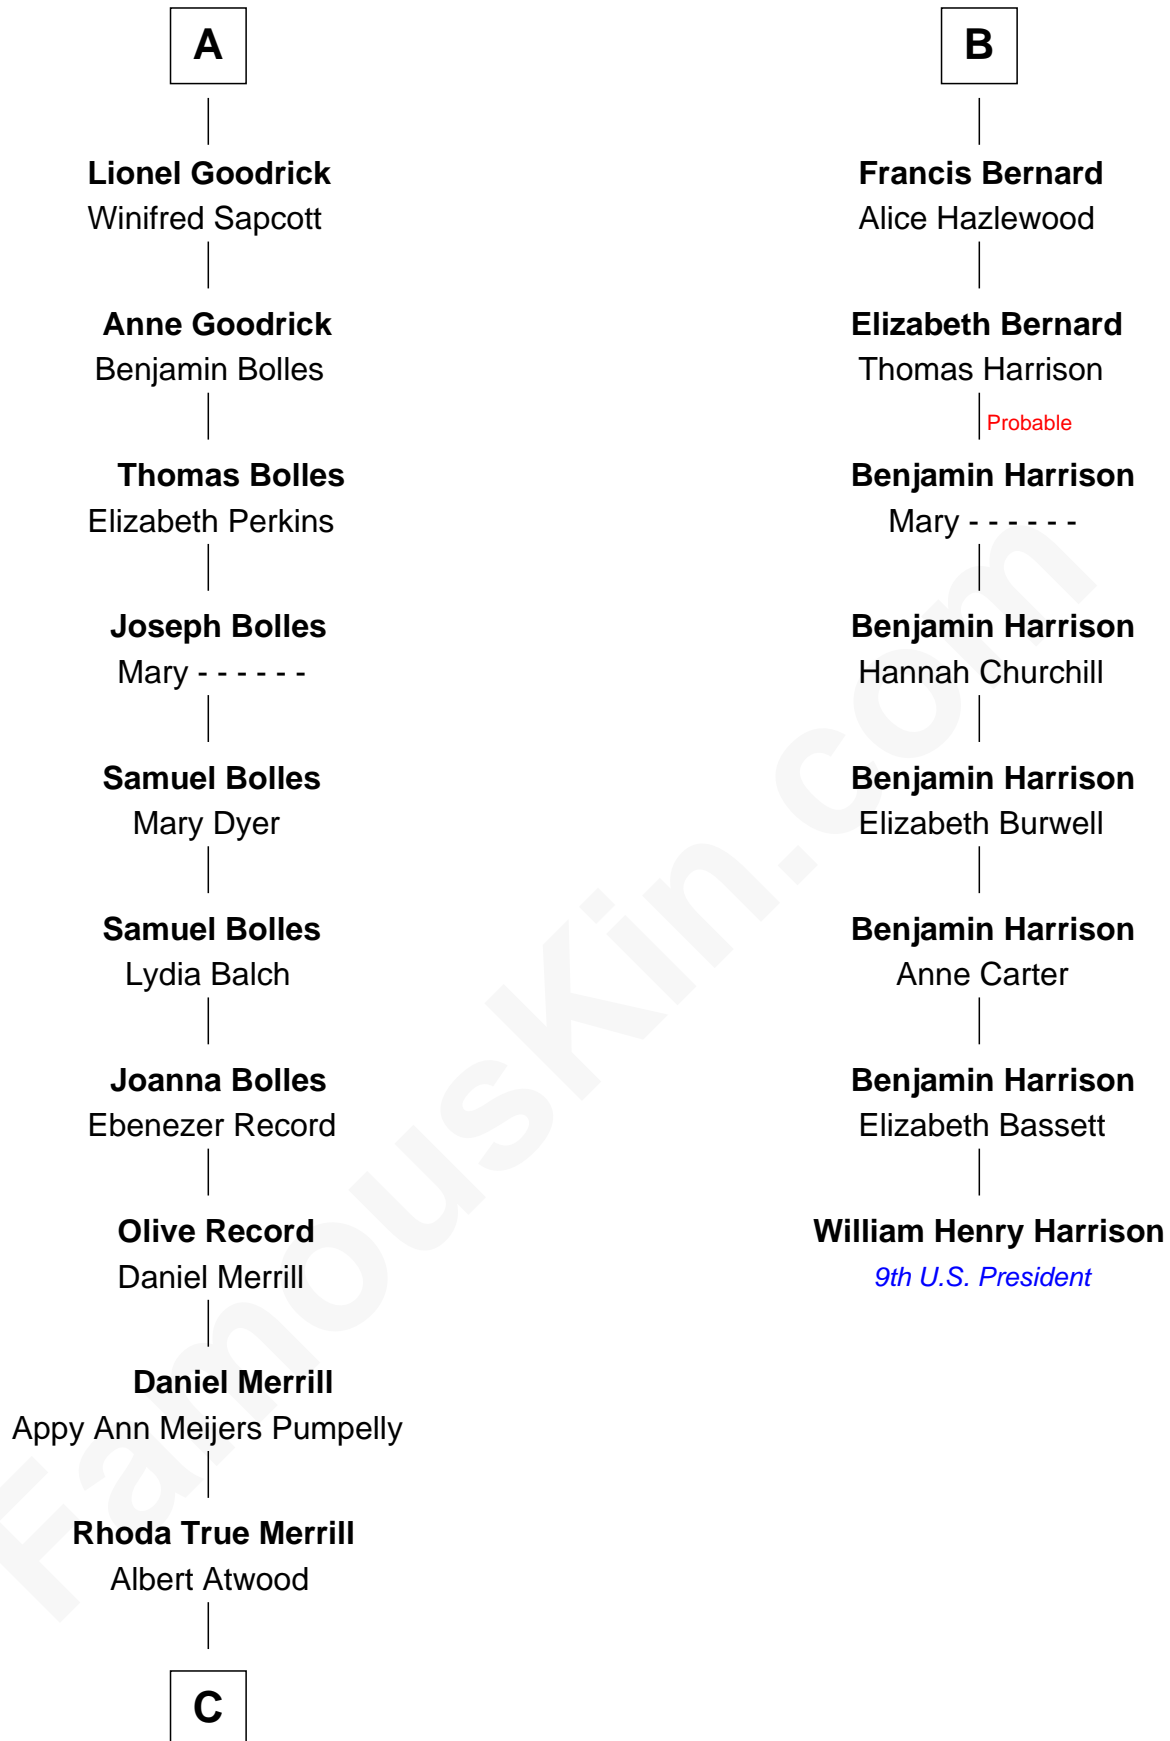

FamousKin.com Relationship Chart of

Dave Cowens

NBA Hall of Famer

14th cousin 7 times removed of

William Henry Harrison

9th U.S. President

C

—
Thomas Albert Atwood

Priscilla Ann Kelly

—
Charles Albert Atwood

Mina Sylvia Cundiff

—
Stanley True Atwood

Dorothy Ann Ulrich

—
Ruth Ellen Atwood

John Joseph Cowens

—
Dave Cowens