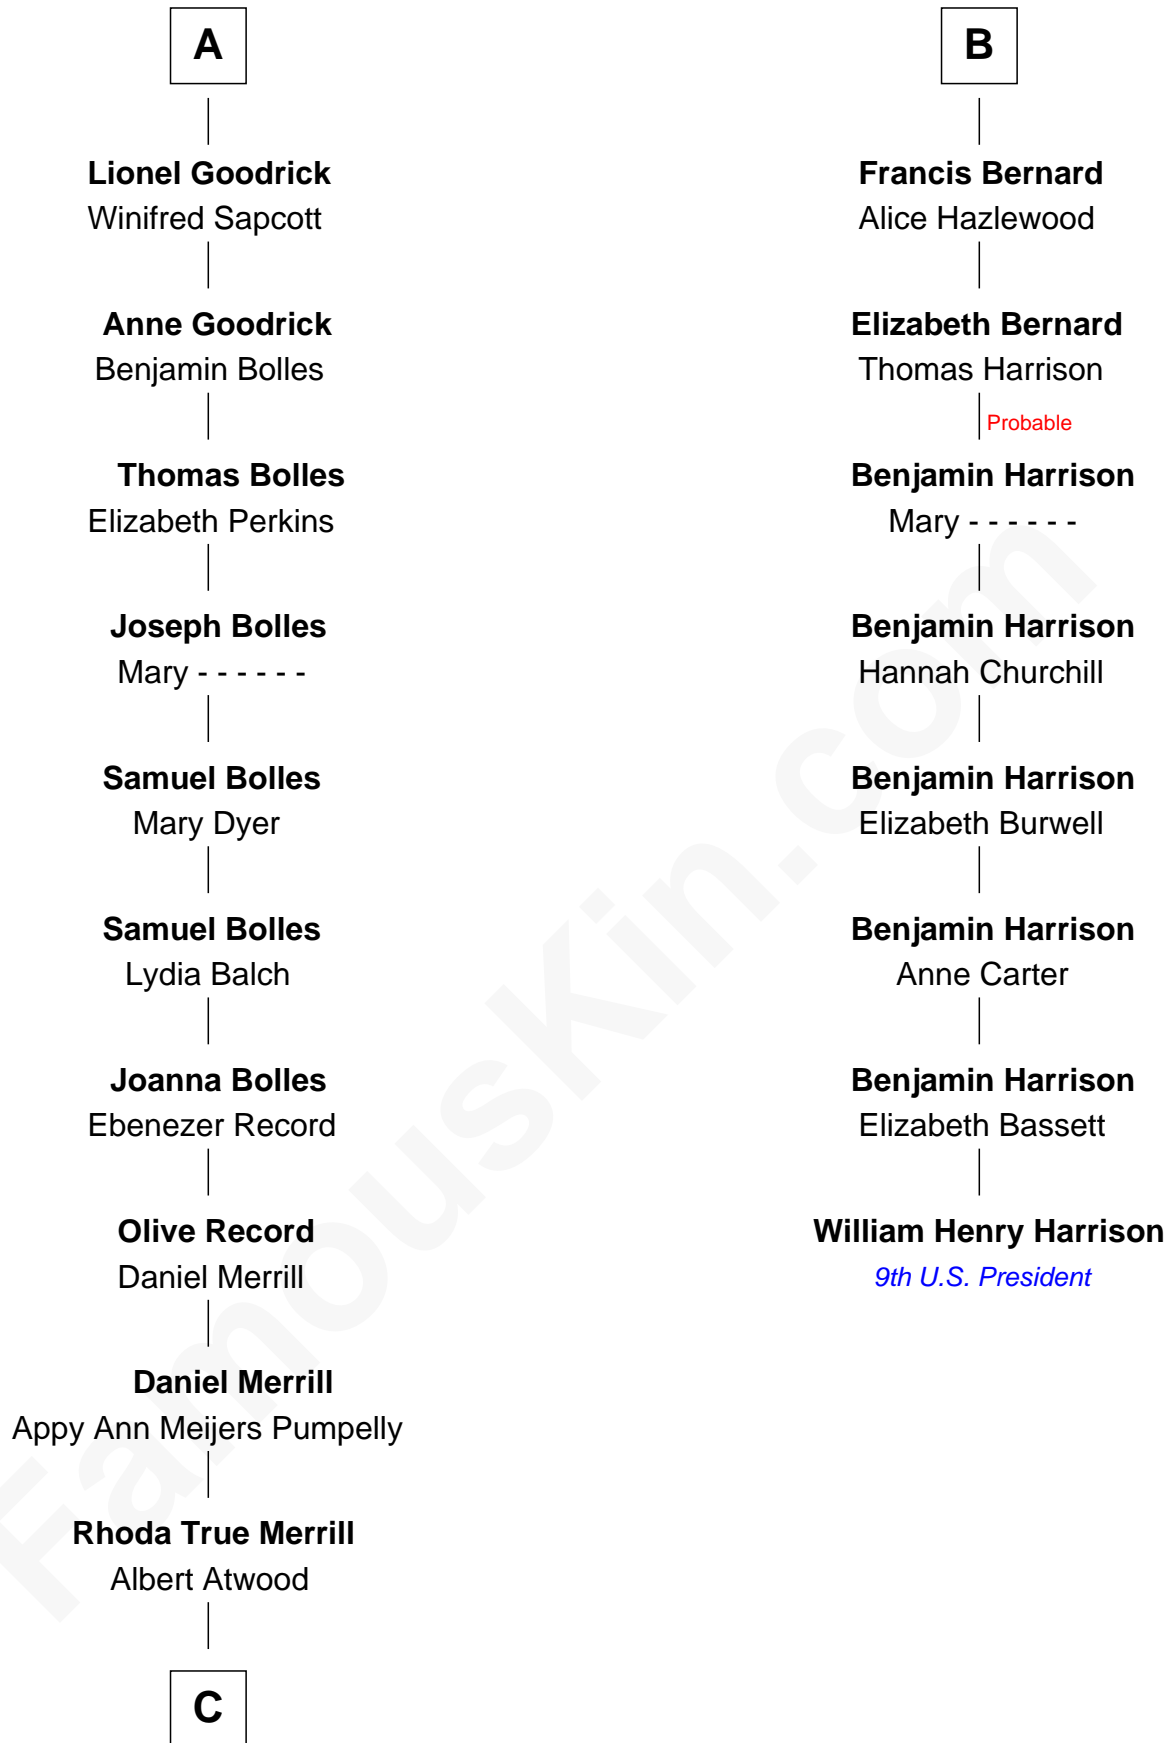

FamousKin.com Relationship Chart of

Dave Cowens

NBA Hall of Famer

14th cousin 7 times removed of

William Henry Harrison

9th U.S. President

Sir Henry de Percy

Idoine de Clifford

C

—
Thomas Albert Atwood

Priscilla Ann Kelly

—
Charles Albert Atwood

Mina Sylvia Cundiff

—
Stanley True Atwood

Dorothy Ann Ulrich

—
Ruth Ellen Atwood